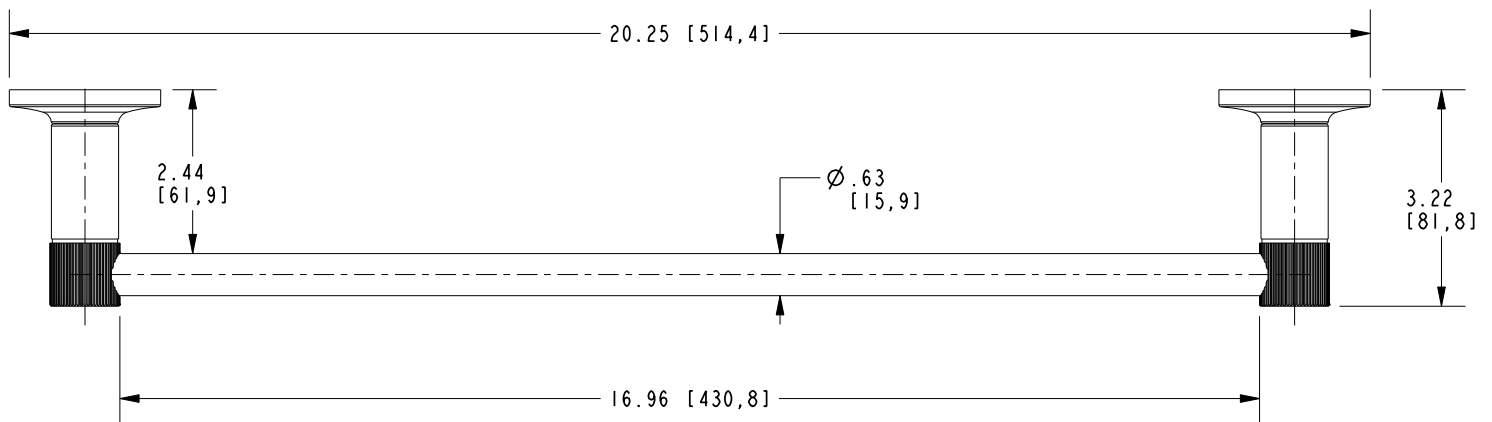

Features

Solid brass construction
Complements Pardees product series

3230-1230

Codes / Standards Compliance

Meets or exceeds the following at date of manufacture:

All applicable US Federal and State material regulations

3230-1230

PRODUCT DIMENSIONS *(Units are in inches)*

Product Dimensions are provided for reference only. For specific product installation guidelines, please reference the Installation Instructions of the product being installed.