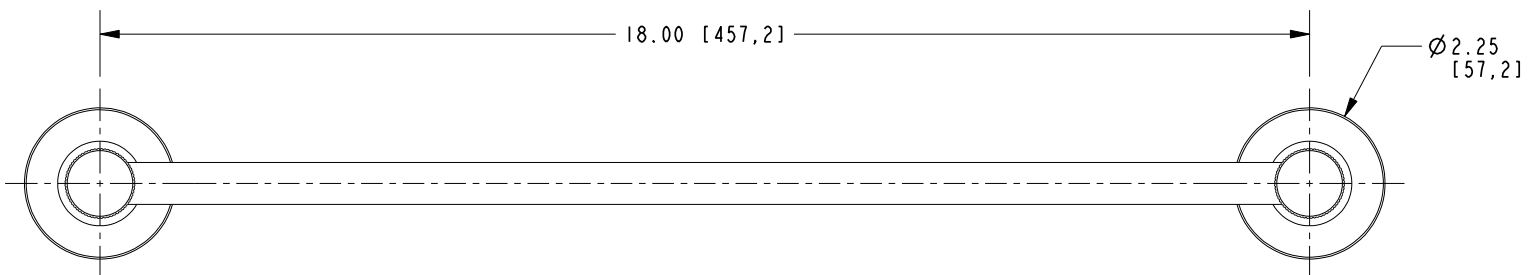

Features

Solid brass construction
Complements Pardees product series

3230-1230

Codes / Standards Compliance

Meets or exceeds the following at date of manufacture:

All applicable US Federal and State material regulations

3230-1230

PRODUCT DIMENSIONS *(Units are in inches)*

Product Dimensions are provided for reference only. For specific product installation guidelines, please reference the Installation Instructions of the product being installed.