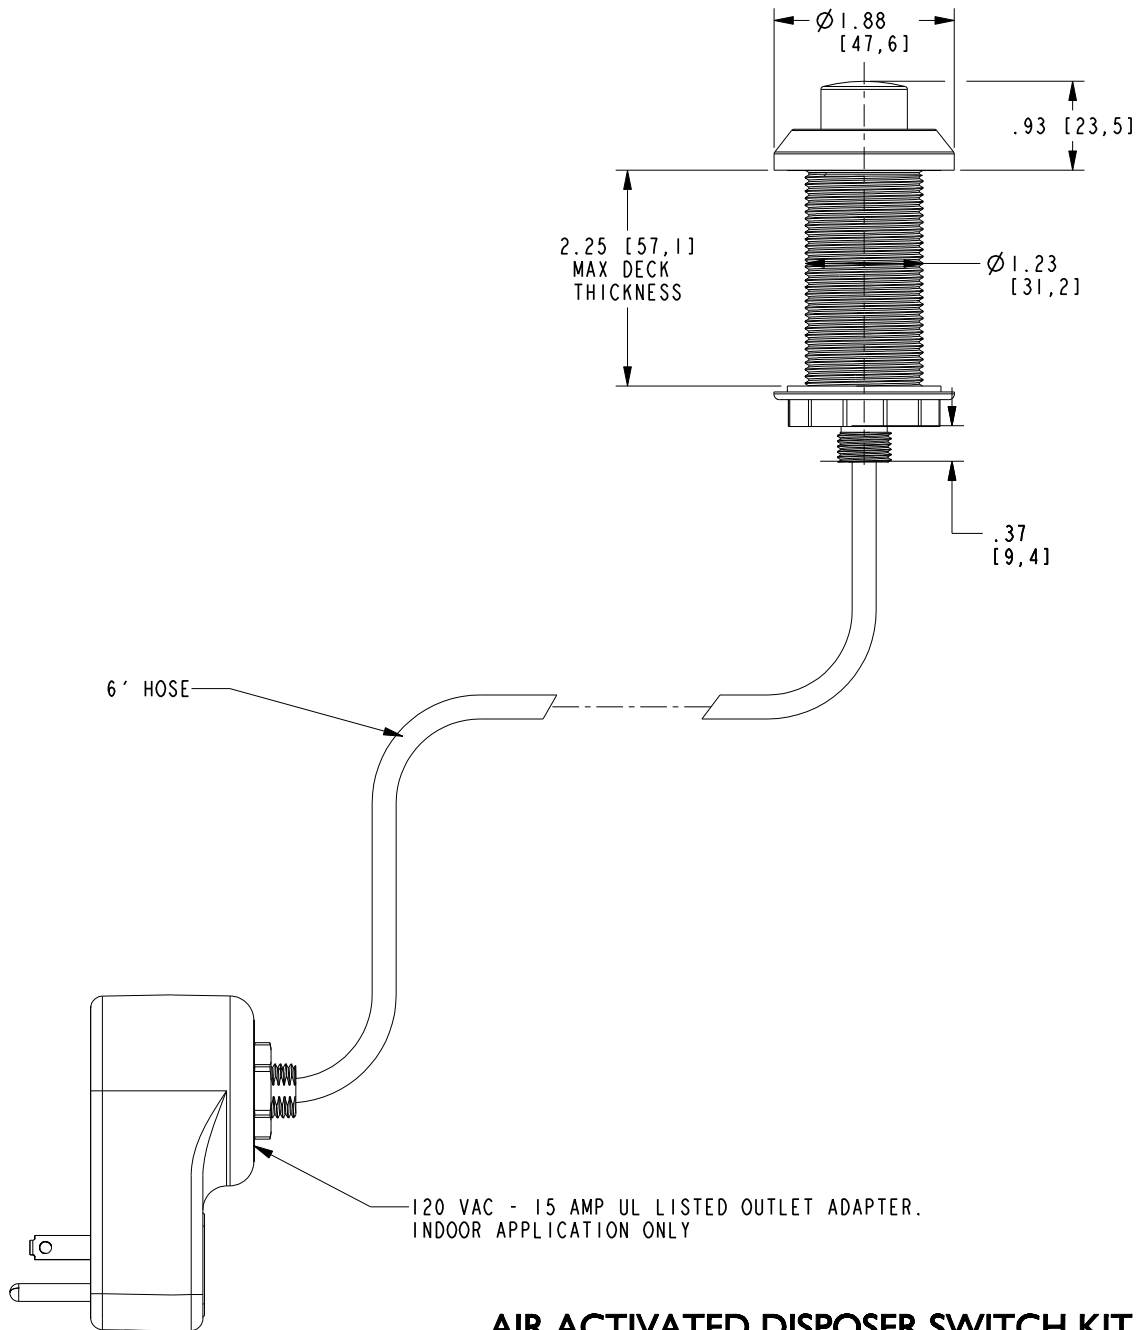

NEWPORT BRASS

JETER

AIR ACTIVATED DISPOSER SWITCH KIT

3200-5811

Features

- Solid brass construction trim
- Soft touch air activated
- 6' supply air hose
- UL listed 120 VAC-15 amp indoor use only outlet adapter
- .93" (2.4 cm) trim height
- 1.88" (4.8 cm) trim diameter
- Complements Jeter Series

Codes / Standards Compliance

Meets or exceeds the following at date of manufacture:

- All applicable US Federal and State material regulations

NEWPORT BRASS

PRODUCT DIMENSIONS *(Units are in inches)*

Product Dimensions are provided for reference only. For specific product installation guidelines, please reference the Installation Instructions of the product being installed.

AIR ACTIVATED DISPOSER SWITCH KIT

3200-5811