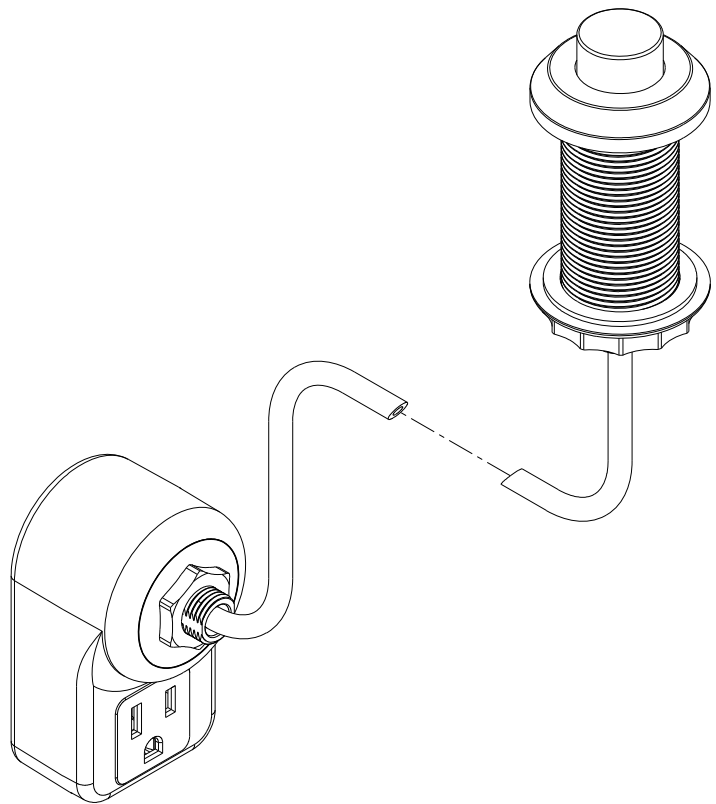

NEWPORT BRASS

JETER

AIR ACTIVATED DISPOSER SWITCH KIT

3200-5811

Features

- Solid brass construction trim
- Soft touch air activated
- 6' supply air hose
- UL listed 120 VAC-15 amp indoor use only outlet adapter
- .93" (2.4 cm) trim height
- 1.88" (4.8 cm) trim diameter
- Complements Jeter Series

Codes / Standards Compliance

Meets or exceeds the following at date of manufacture:

- All applicable US Federal and State material regulations

NEWPORT BRASS

PRODUCT DIMENSIONS *(Units are in inches)*

Product Dimensions are provided for reference only. For specific product installation guidelines, please reference the Installation Instructions of the product being installed.

AIR ACTIVATED DISPOSER SWITCH KIT

3200-5811