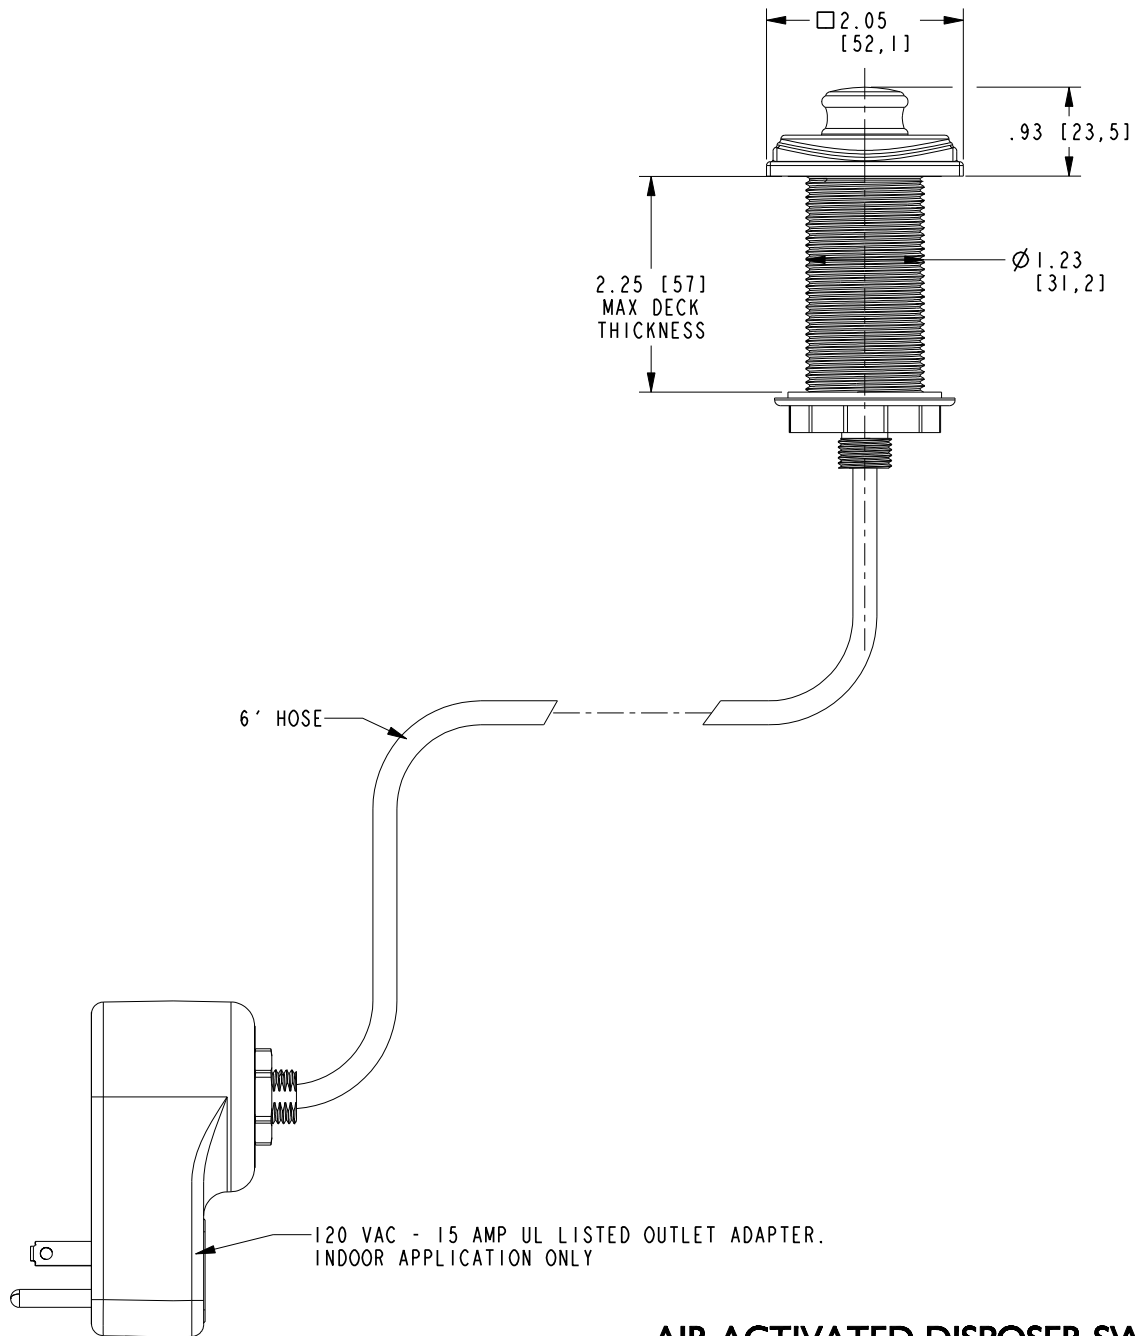

#### Features

- Solid brass construction trim
- Soft touch air activated
- 6' supply air hose
- UL listed 120 VAC-15 amp indoor use only outlet adapter
- .93" (2.4 cm) trim height
- 2.05" (5.2 cm) trim square
- Complements Adams Series

## PRODUCT DIMENSIONS *(Units are in inches)*

Product Dimensions are provided for reference only. For specific product installation guidelines, please reference the Installation Instructions of the product being installed.