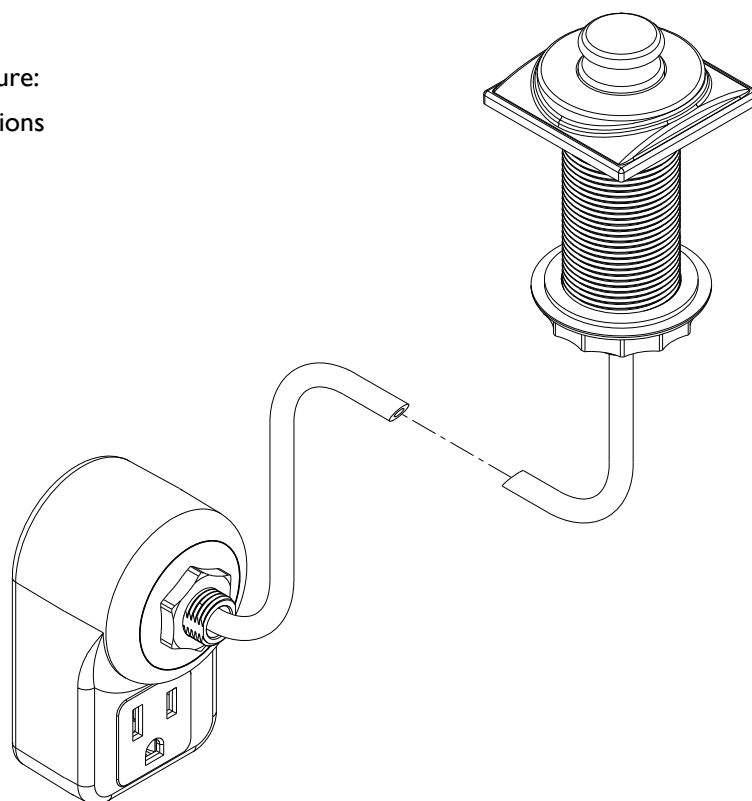

NEWPORT BRASS

ADAMS

AIR ACTIVATED DISPOSER SWITCH

3170-5811

Features

- Solid brass construction trim
- Soft touch air activated
- 6' supply air hose
- UL listed 120 VAC-15 amp indoor use only outlet adapter
- .93" (2.4 cm) trim height
- 2.05" (5.2 cm) trim square
- Complements Adams Series

Codes / Standards Compliance

Meets or exceeds the following at date of manufacture:

- All applicable US Federal and State material regulations