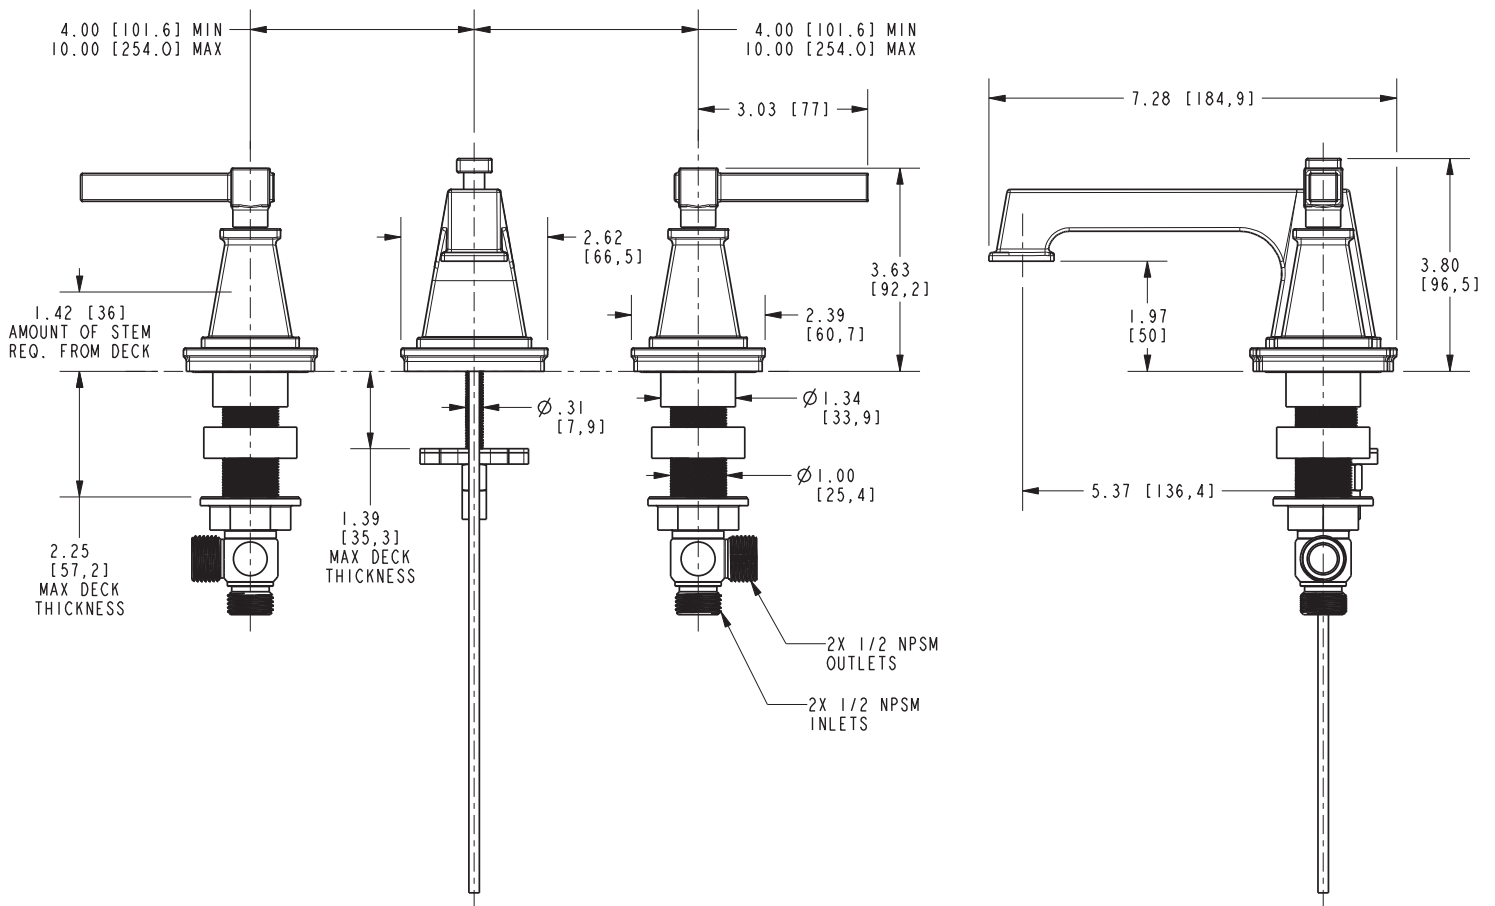

3140

PRODUCT DIMENSIONS *(Units are in inches)*

Product Dimensions are provided for reference only. For specific product installation guidelines, please reference the Installation Instructions of the product being installed.

Malvina Widespread Lavatory Faucet 3140