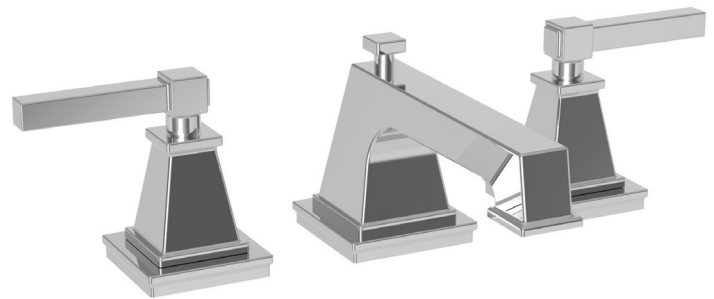

MALVINA

Features

- Solid brass construction
- Brass valve bodies
- Quarter-turn washerless ceramic disc valve cartridges
- Spout assembly with integral supply hoses
- Pop-up drain with tailpiece
- 1.97" (5.0 cm) spout height at outlet
- 5.37" (13.6 cm) spout reach (c-c)
- For 8" (20.3 cm) centers - Maximum 20" (50.8 cm)
- ADA Compliant
- 1.2 GPM (4.5 LPM) Max

Widespread Lavatory Faucet **3140**

Codes / Standards Compliance

Meets or exceeds the following at date of manufacture:

- ASME A112.18.1/CSA B125.1-18
- IAPMO/cUPC
- NSF/ANSI 61, SECTION 9
- NSF/ANSI 372
- IPC
- ADA & ICC/ANSI A117.1
- Energy Policy Act of 1992
- EPA WaterSense
- California Energy Commission
- All applicable US Federal and State material regulations

Colors / Finishes

- 10B: Oil Rubbed Bronze
- 15: Polished Nickel
- 15S: Satin Nickel - PVD
- 26: Polished Chrome
- Other: Refer to the Newport Brass catalog for additional color/finish options.

Specified Model

Model	Description	Colors | Finishes
3140	Widespread Lavatory Faucet	☐ 10B ☐ 15 ☐ 15S ☐ 26 ☐ Other

Product Specification Add "Color / Finish" suffix to Model number, below.

The two-handle Widespread Lavatory Faucet shall be made of solid brass construction. Faucet shall incorporate a spout assembly with integral supply hoses and feature brass valve bodies with quarter-turn washerless ceramic disc valve cartridges. Faucet shall have a 1.2 gallon (4.5 liter) per minute maximum flow rate. Product shall be for 8" (20.3 cm) centers - Maximum 20" (50.8 cm). Product shall incorporate a 1.97" (5.0 cm) spout height at outlet and a 5.37" (13.6 cm) spout reach (c-c). Faucet shall include a pop-up drain with tailpiece and incorporate ADA compliant traditional lever handles. Widespread Lavatory Faucet shall be Newport Brass Model 3140/____.