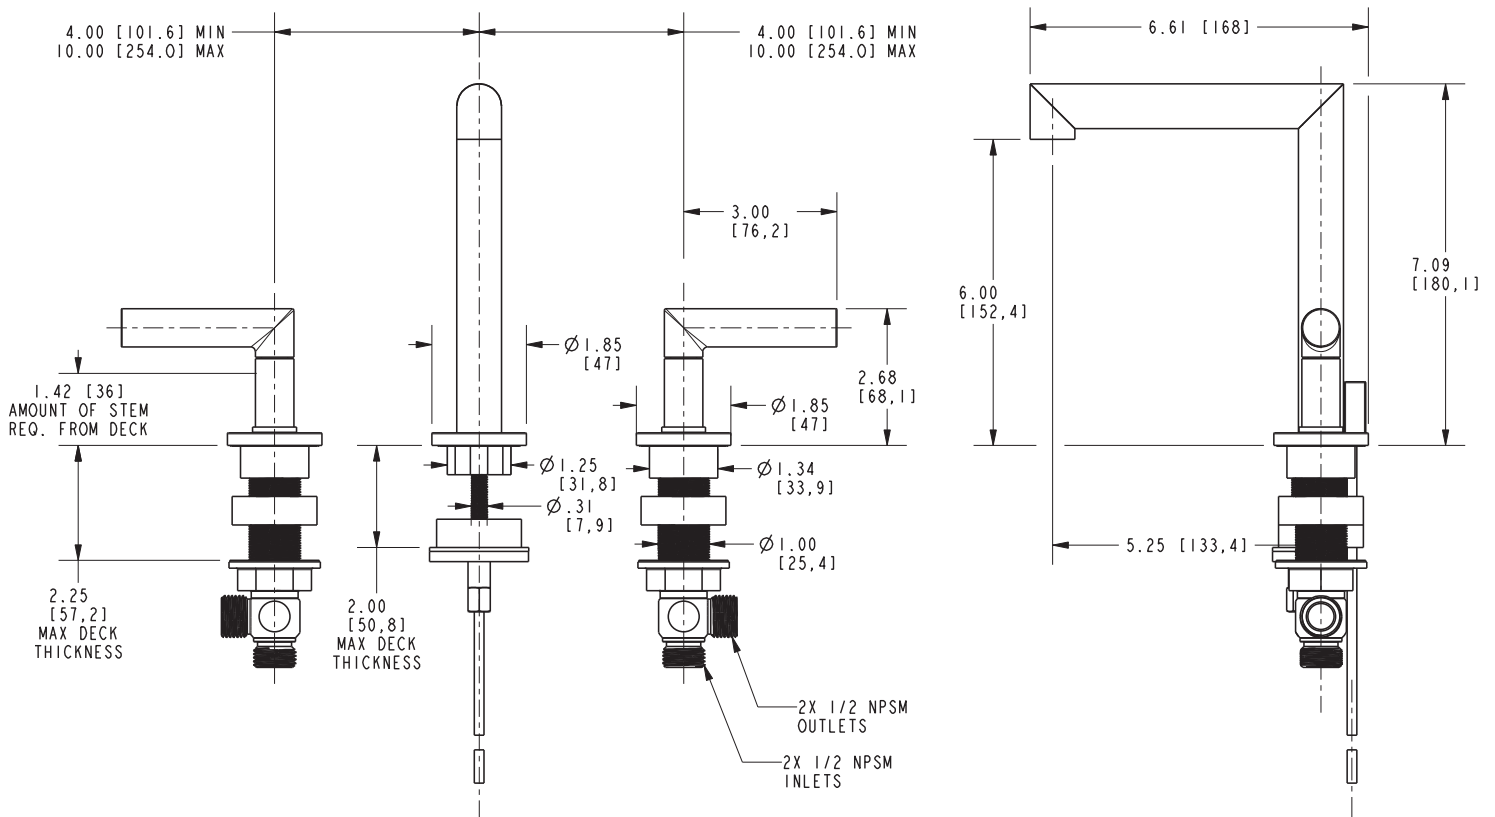

**Features**

- Solid brass construction
- Brass valve bodies
- Quarter-turn washerless ceramic disc valve cartridges
- Spout assembly with integral supply hoses
- Pop-up drain with tailpiece
- 6.0" (15.2 cm) spout height at outlet
- 5.25" (13.3 cm) spout reach (c-c)
- For 8" (20.3 cm) centers - Maximum 20" (50.8 cm)
- ADA Compliant
- 1.2 GPM (4.5 LPM)

**Product Specification** Add "Color / Finish" suffix to Model number, below.

The two-handle Widespread Lavatory Faucet shall be made of solid brass construction. Faucet shall incorporate a spout assembly with integral supply hoses and feature brass valve bodies with quarter-turn washerless ceramic disc valve cartridges. Faucet shall have a 1.2 gallon (4.5 liter) per minute maximum flow rate. Product shall be for 8" (20.3 cm) centers - Maximum 20" (50.8 cm). Product shall incorporate a 6.0" (15.2 cm) spout height at outlet and a 5.25" (13.3 cm) spout reach (c-c). Faucet shall include a pop-up drain with tailpiece and incorporate ADA compliant contemporary lever handles. Widespread Lavatory Faucet shall be Newport Brass Model 3120/\_\_\_\_ .

## PRODUCT DIMENSIONS *(Units are in inches)*

Product Dimensions are provided for reference only. For specific product installation guidelines, please reference the Installation Instructions of the product being installed.