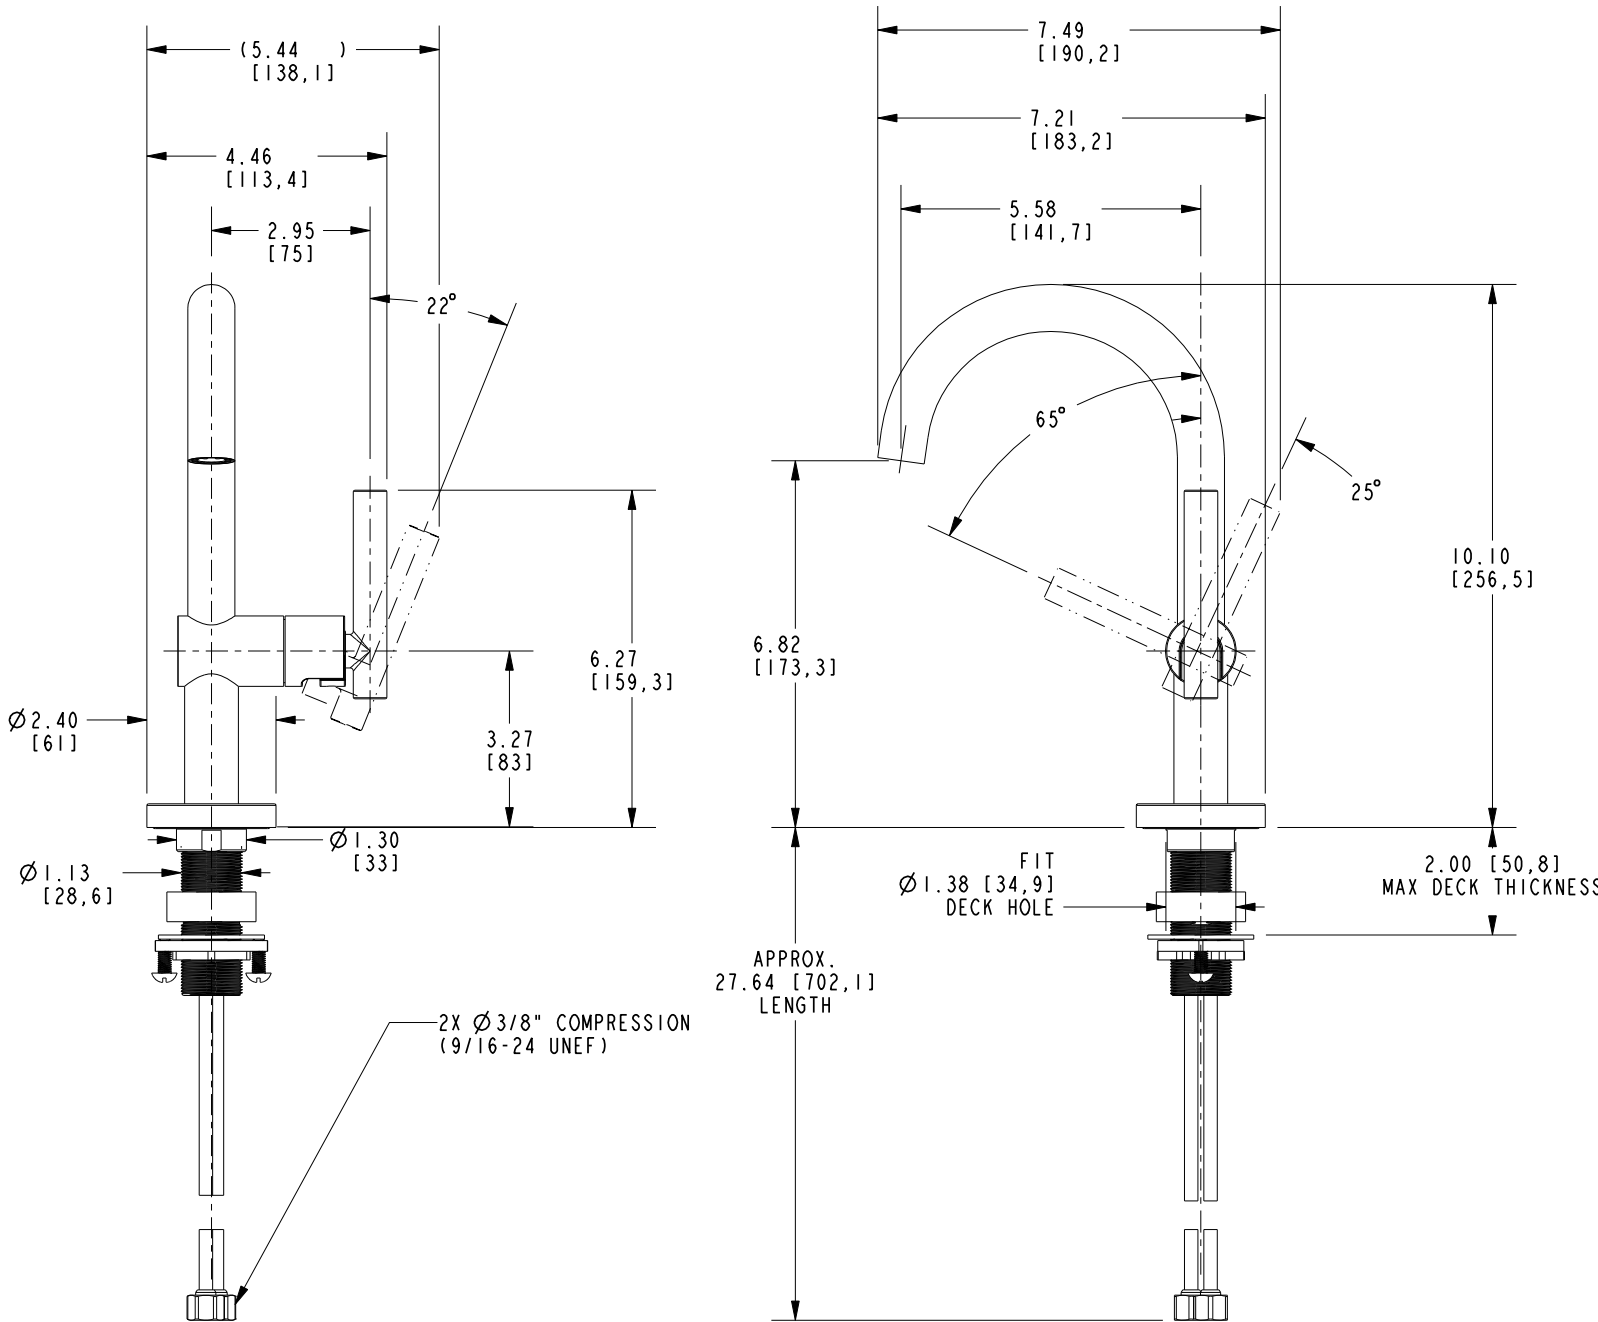

#### Features

- Solid brass construction
- Brass body with side-mounted handle
- Euro-motion ceramic disc 25 mm valve cartridge
- Spout assembly with integral supply hoses
- Push pop-up drain with tailpiece
- 5.58" (14.2 cm) spout height at outlet
- 6.82" (17.3 cm) spout reach (c-c)
- For single hole configurations
- ADA Compliant
- 1.2 GPM (4.5 LPM) Max

## PRODUCT DIMENSIONS *(Units are in inches)*

Product Dimensions are provided for reference only. For specific product installation guidelines, please reference the Installation Instructions of the product being installed.