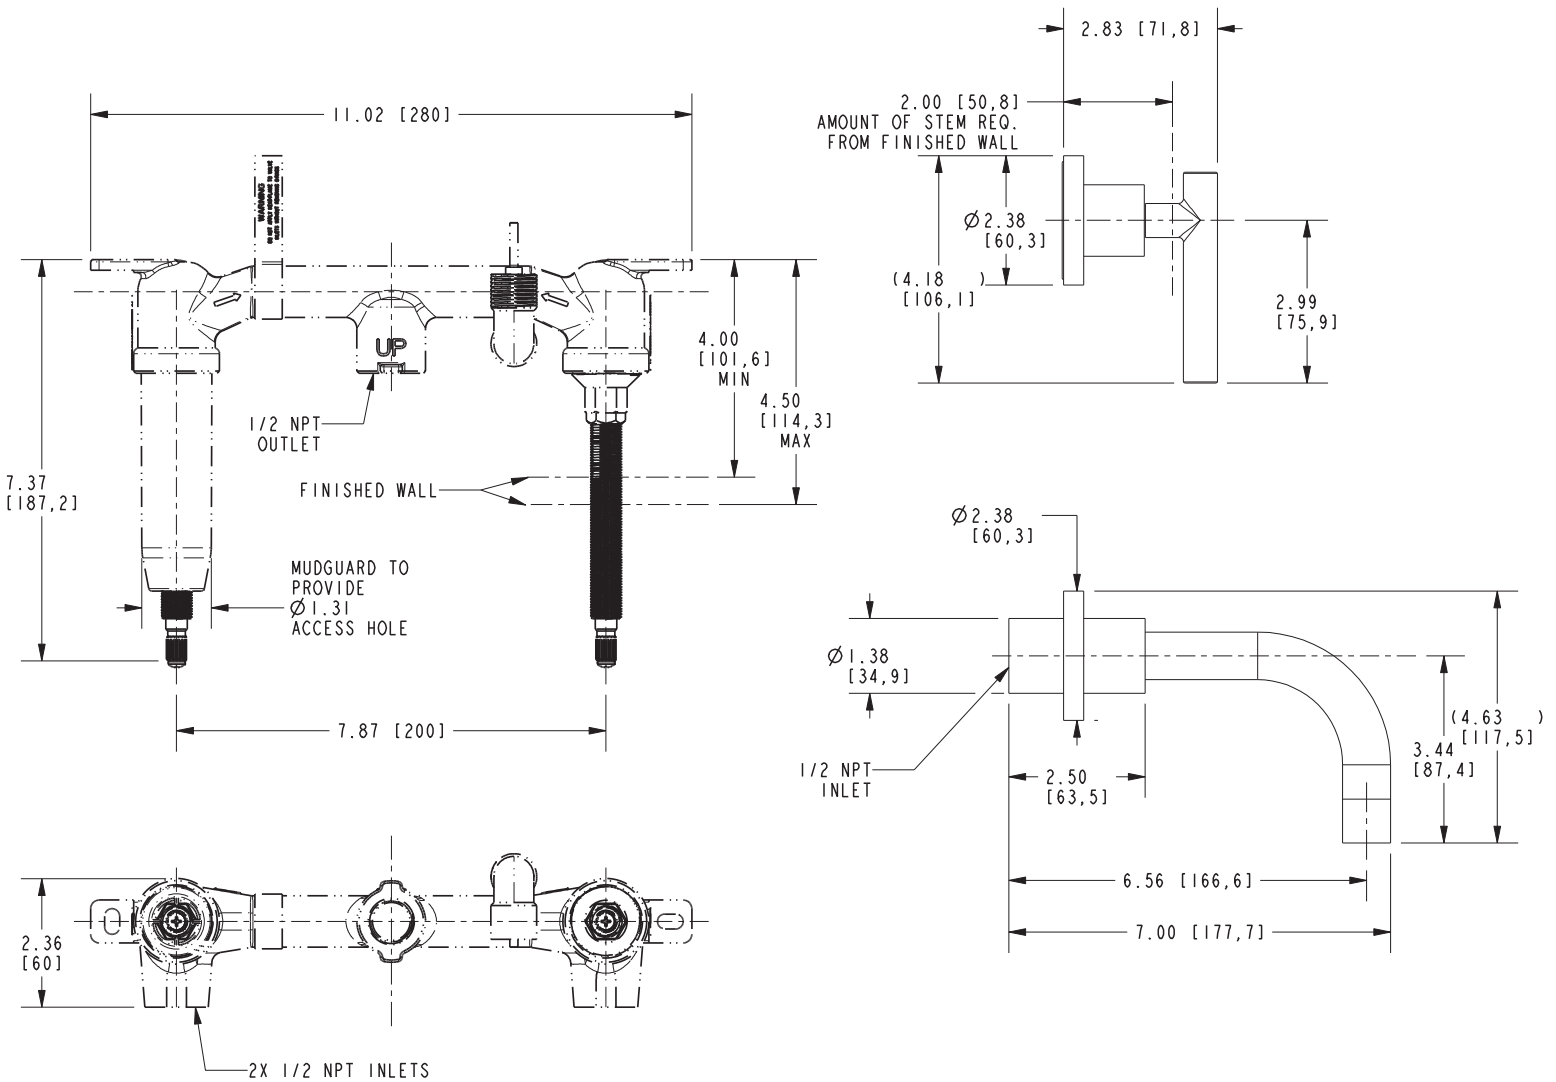

EAST LINEAR

Wall-Mounted Tub Trim **3-995L**

Features

- Solid brass construction
- 7" (17.8 cm) spout length
- 1/2" NPT spout inlet fitting
- Rough valve incorporates a brass valve body assembly
- Rough valve incorporates quarter-turn washerless ceramic disc valve cartridges
- Intended for use with Newport Brass rough valve as specified (Required Accessory)
- ADA Compliant

Required Accessory

| | |
|-------------------|--|
| Application | Wall Tub Rough Valve |
| Description | 2-Cartridge Assembly |
| Inlet/Outlet Size | 1/2" |
| Part Number | 1-500U |
| Image |  |

Product Specification Add "Color / Finish" suffix to Model number, below.

The Wall-Mounted Tub Trim shall be made of solid brass construction. Wall-Mounted Tub Trim shall include lever handles and a 7" (17.8 cm) tub spout that incorporates a 1/2" NPT inlet fitting. Wall-Mounted Tub Trim shall be Newport Brass Model 3-995L/____ and Newport Brass rough valve shall be 1-500U.

3-995L

Product dimensions are provided for reference only. For specific product installation guidelines, please reference the installation instructions of the product being installed.

East Linear Wall-Mounted Tub Trim 3-995L