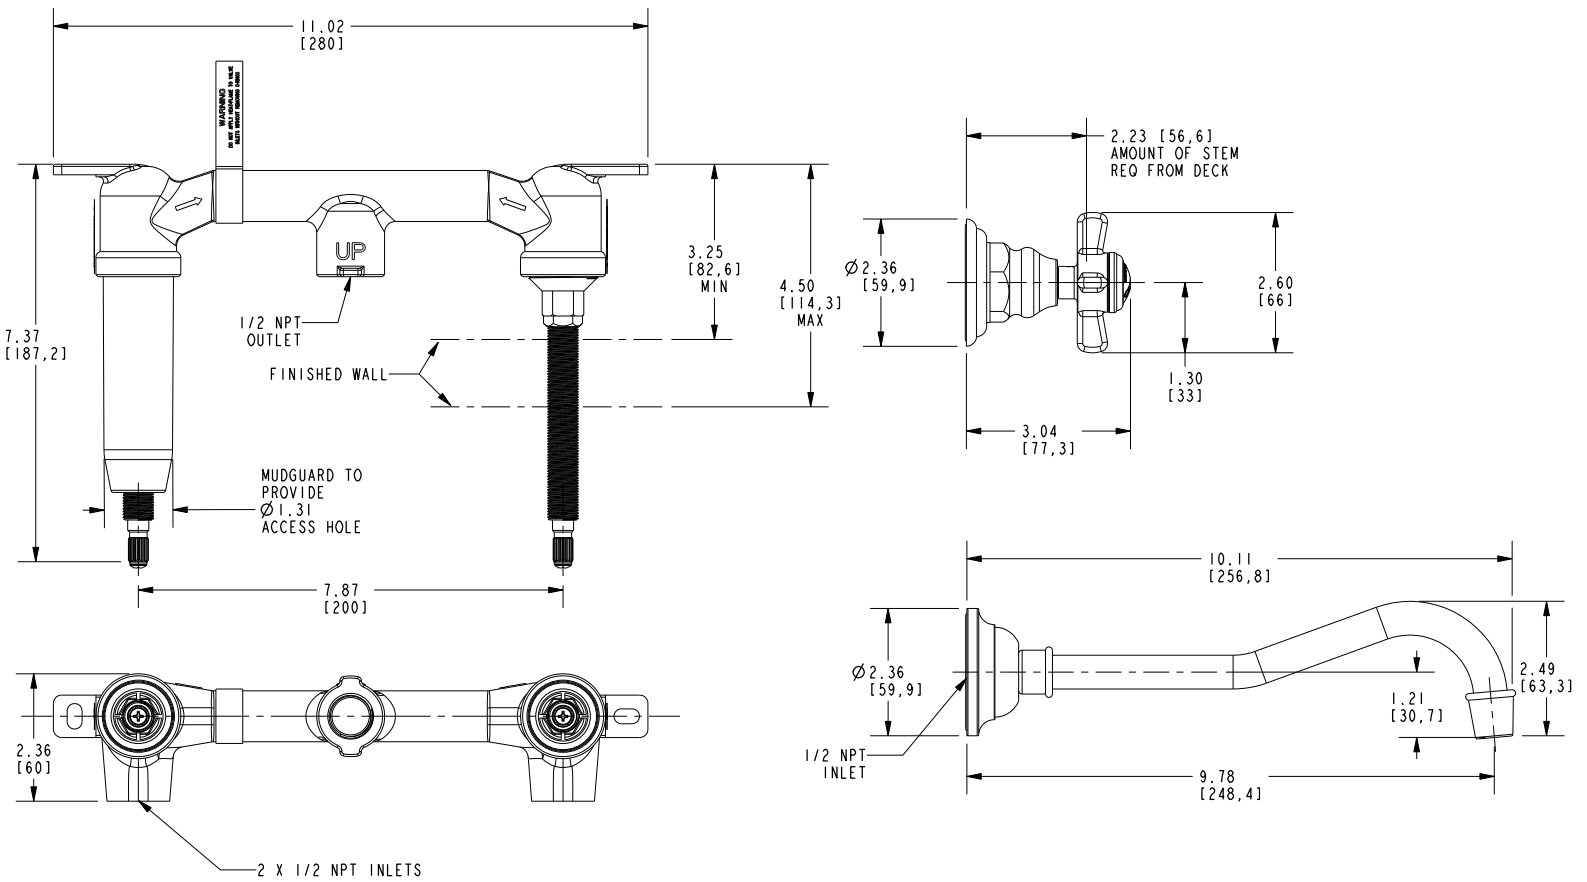

3-947

Product dimensions are provided for reference only. For specific product installation guidelines, please reference the installation instructions of the product being installed.

Fairfield Wall-Mounted Lavatory Trim 3-947