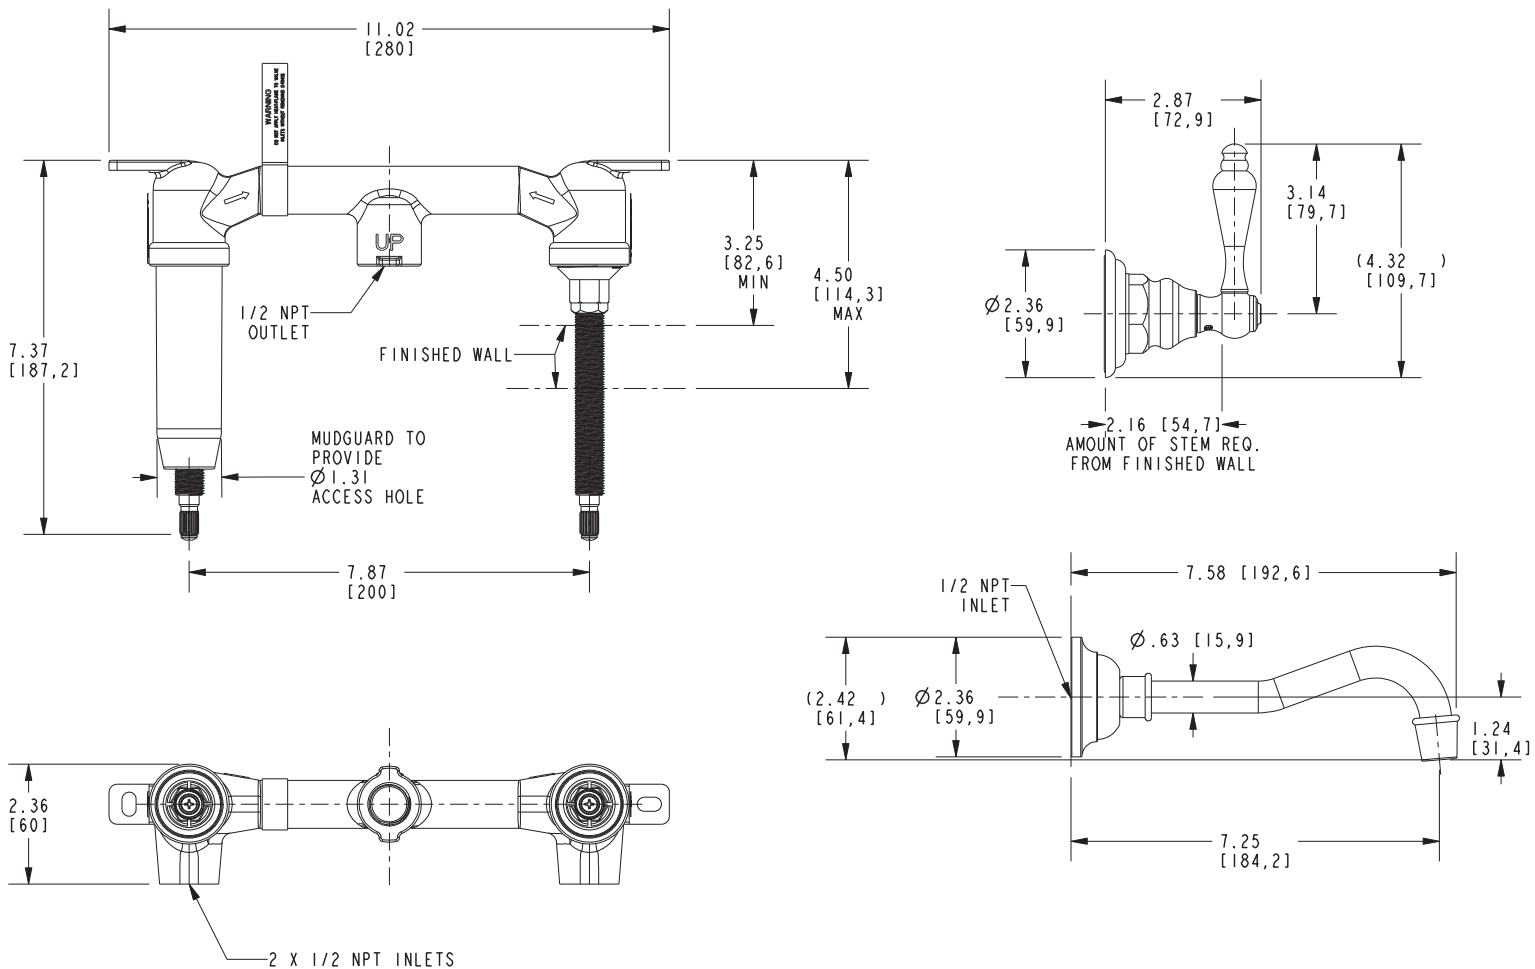

CHESTERFIELD

Features

- Solid brass construction
- 7.25" (18.4 cm) spout reach (wall-to-center)
- 1/2" NPT spout inlet fitting
- Rough valve incorporates a brass valve body assembly
- Rough valve incorporates quarter-turn washerless ceramic disc valve cartridges
- Intended for use with Newport Brass rough valve as specified (Required Accessory)
- ADA Compliant
- 1.2 GPM (4.5 LPM) Max

Required Accessory

Application	Wall Lavatory Rough Valve
Description	2-Cartridge Assembly
Inlet/Outlet Size	1/2"
Part Number	1-532U
Image	

Product Specification Add "Color / Finish" suffix to Model number, below.

The Wall-Mounted Lavatory Faucet shall be made of solid brass construction. Wall-Mounted Lavatory Faucet shall incorporate lever handles and a 7.25" (18.4 cm) spout (wall-to-center) that incorporates a 1/2" NPT inlet fitting. Rough valve shall incorporate a brass valve body assembly and quarter-turn washerless ceramic disc valve cartridges. Wall-Mounted Lavatory Faucet shall be Newport Brass Model 3-9301L/____ and Newport Brass rough valve shall be 1-532U.

3-9301L

Product dimensions are provided for reference only. For specific product installation guidelines, please reference the installation instructions of the product being installed.

Chesterfield Wall-Mounted Lavatory Trim 3-9301L