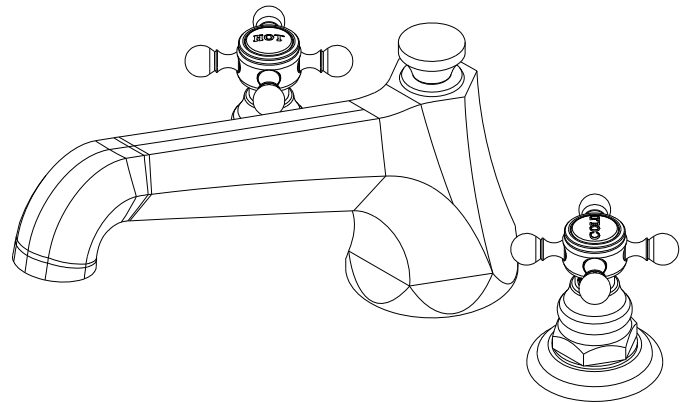

### Features

Solid brass construction  
 4.77" (12.1 cm) spout height at outlet  
 9.27" (23.5 cm) spout reach (c-c)  
 Intended for use with Newport Brass rough valve kit (Required Accessory)  
 which incorporates the following:

- Brass valve bodies and quick-connect spout fitting
- Quarter-turn washerless ceramic disc 3/4" valve cartridges

ADA Compliant

ACCESSORY REQUIRED	
<b>System Element</b>	Deck Tub Valve
<b>Description</b>	2-Valve Assembly With Quick Connect Spout Adapter
<b>Inlet/Outlet Size</b>	3/4"
<b>Part Number</b>	1-502
<b>Image</b>	