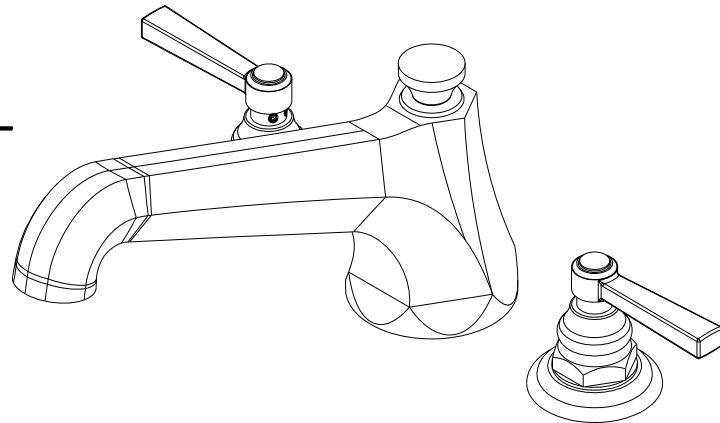

Features

Solid brass construction
 4.77" (12.1 cm) spout height at outlet
 9.27" (23.5 cm) spout reach (c-c)
 Intended for use with Newport Brass rough valve kit (Required Accessory)
 which incorporates the following:

- Brass valve bodies and quick-connect spout fitting
- Quarter-turn washerless ceramic disc 3/4" valve cartridges

ADA Compliant

ROMAN TUB DECK TRIM

3-916

Codes / Standards Compliance

Meets or exceeds the following at date of manufacture:

ASME A112.18.1/CSA B125.1-18
 IAPMO/cUPC
 IPC
 ADA & ICC/ANSI A117.1
 California Energy Commission
 All applicable US Federal and State material regulations

ACCESSORY REQUIRED	
System Element	Deck Tub Valve
Description	2-Valve Assembly With Quick Connect Spout Adapter
Inlet/Outlet Size	3/4"
Part Number	1-502
Image	