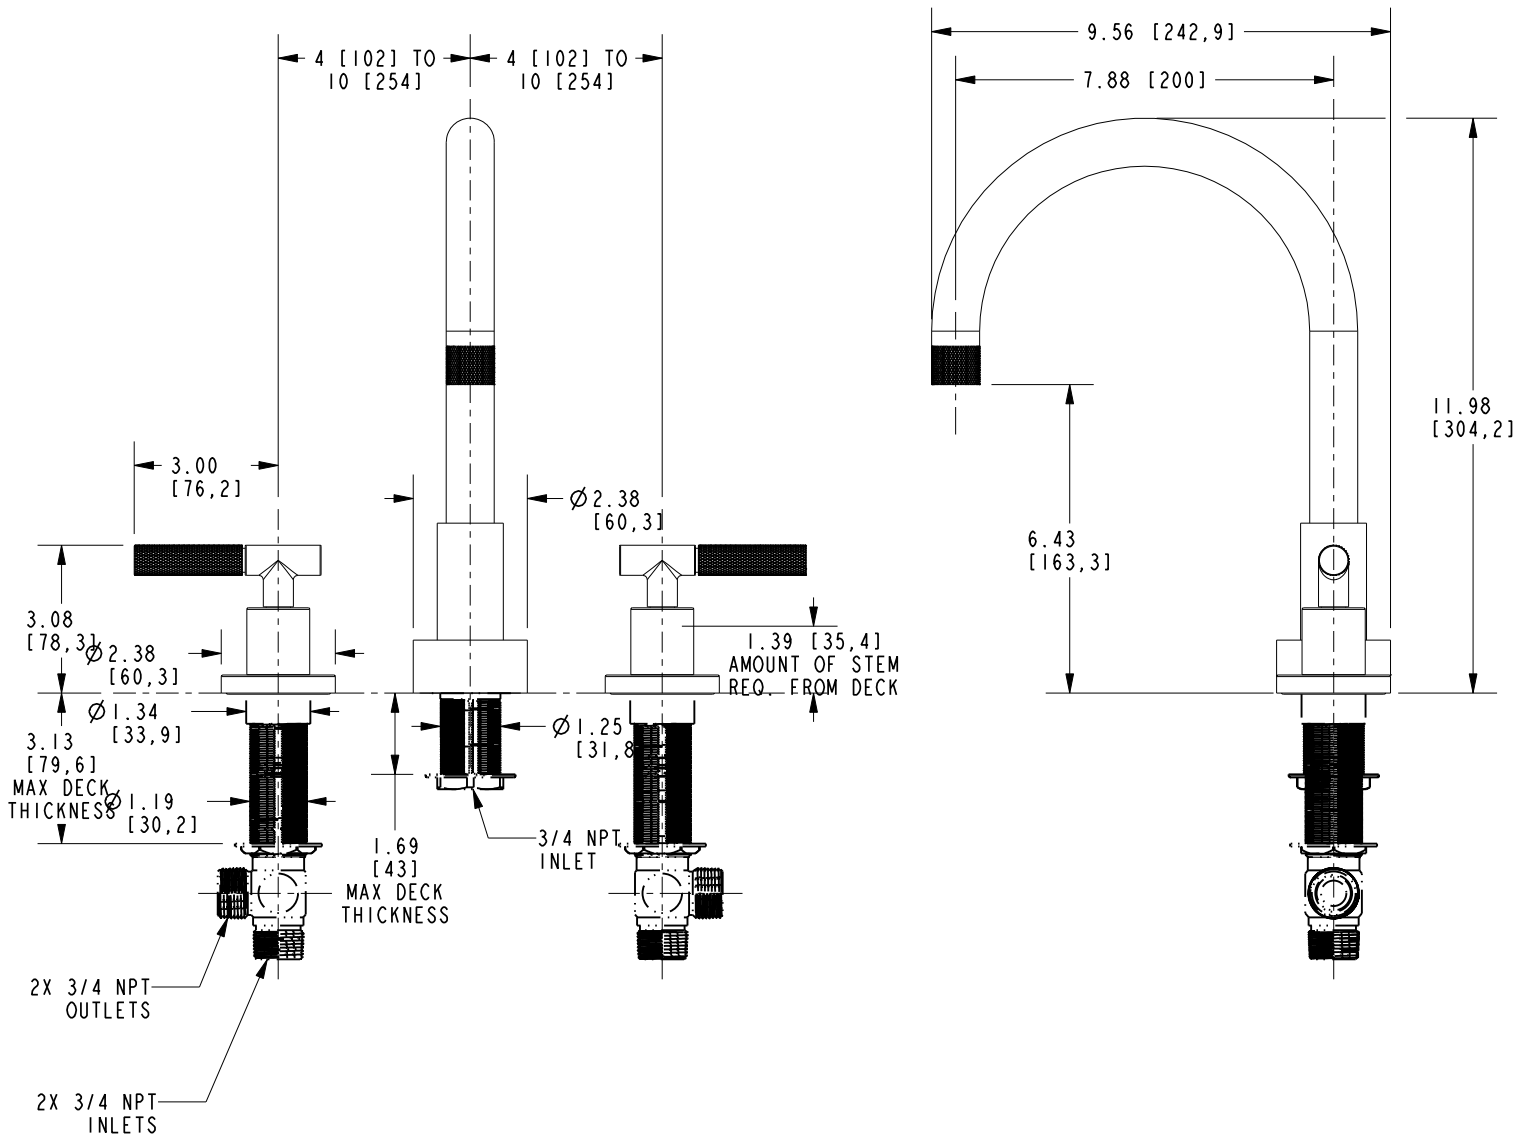

### Features

Solid brass construction  
 6.43" (16.3 cm) spout height at outlet  
 7.88" (20.0 cm) spout reach (c-c)  
 Intended for use with Newport Brass rough valve kit (Required Accessory) which incorporates the following:  
 -Brass valve bodies and quick-connect spout fitting  
 -Quarter-turn washerless ceramic disc 3/4" valve cartridges  
 ADA Compliant

ACCESSORY REQUIRED	
<b>System Element</b>	Deck Rub Valve
<b>Description</b>	2-Valve Assembly With Quick Connect Spout Adapter
<b>Inlet/Outlet Size</b>	3/4"
<b>Part Number</b>	1-665
<b>Image</b>	

## PRODUCT DIMENSIONS (Units are in inches)

Product Dimensions are provided for reference only. For specific product installation guidelines, please reference the Installation Instructions of the product being installed.