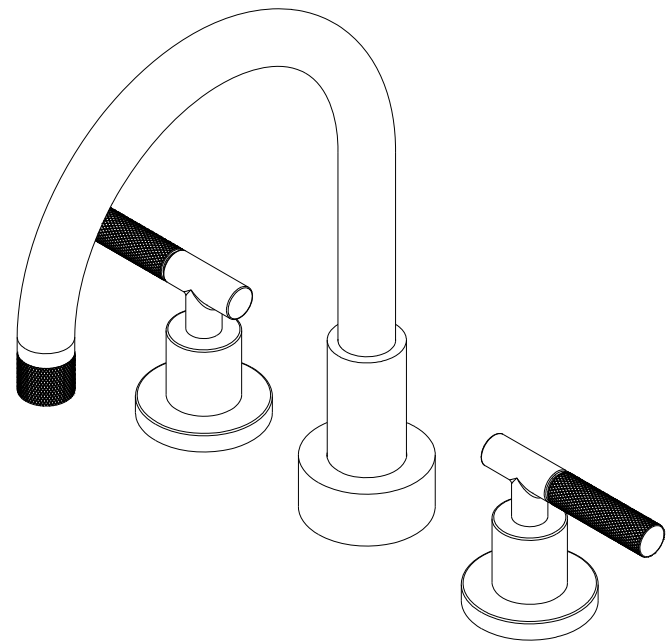

### Features

Solid brass construction  
 6.43" (16.3 cm) spout height at outlet  
 7.88" (20.0 cm) spout reach (c-c)  
 Intended for use with Newport Brass rough valve kit (Required Accessory) which incorporates the following:  
 -Brass valve bodies and quick-connect spout fitting  
 -Quarter-turn washerless ceramic disc 3/4" valve cartridges  
 ADA Compliant

### ROMAN TUB DECK TRIM

ACCESSORY REQUIRED	
<b>System Element</b>	Deck Rub Valve
<b>Description</b>	2-Valve Assembly With Quick Connect Spout Adapter
<b>Inlet/Outlet Size</b>	3/4"
<b>Part Number</b>	1-665
<b>Image</b>	