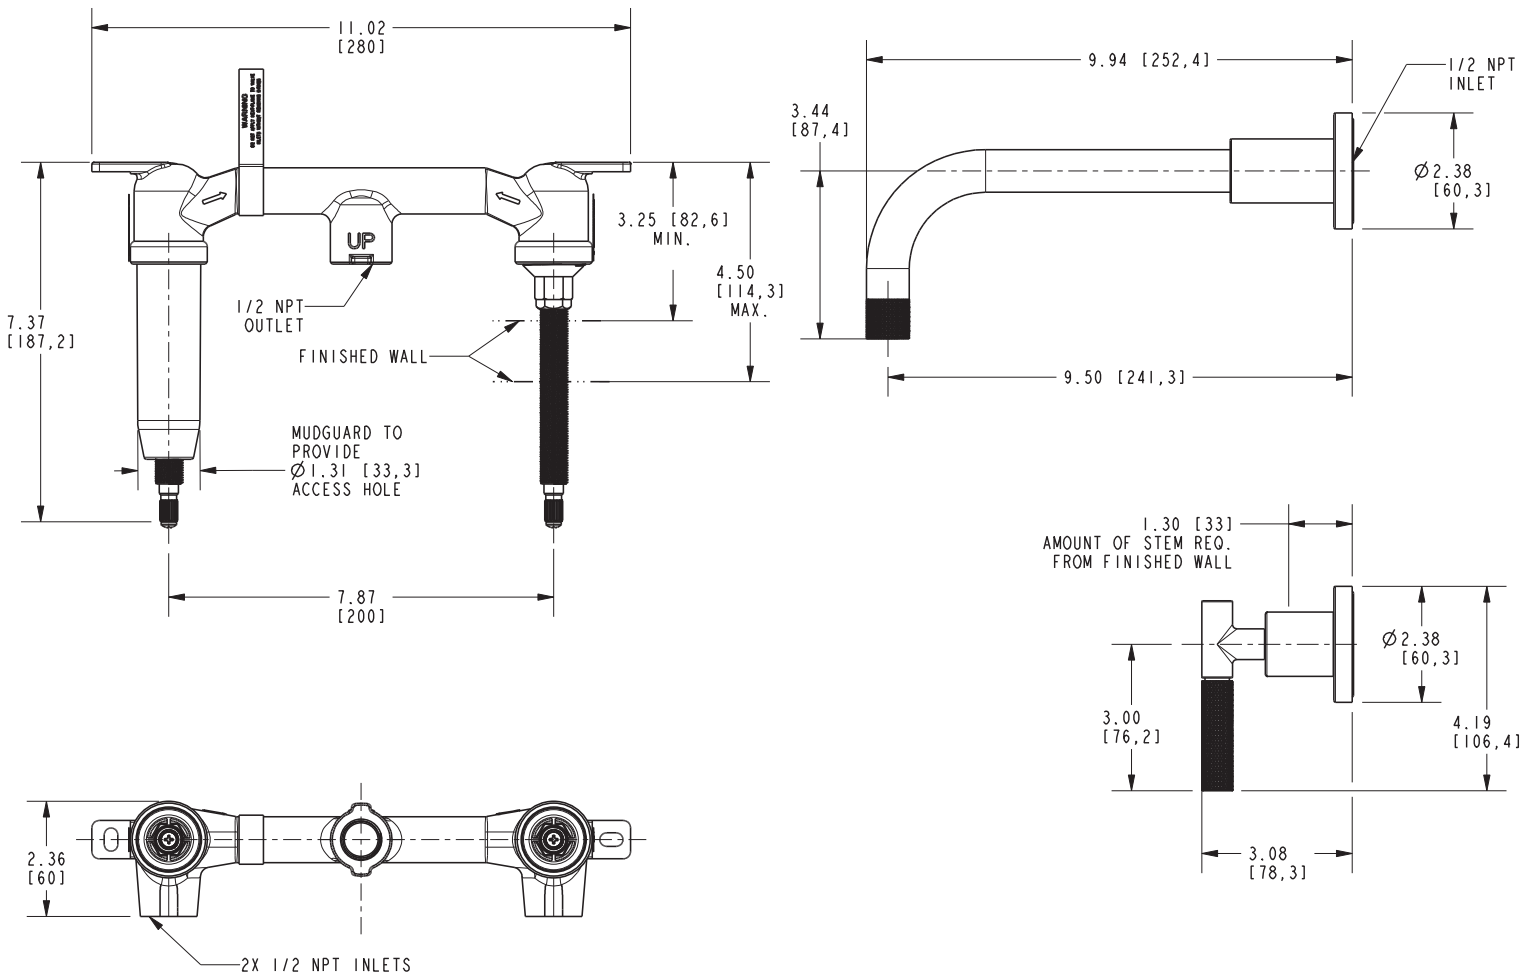

Features

- Solid brass construction
- 9.50" (24.1 cm) spout reach (wall-to-center)
- 1/2" NPT spout inlet fitting
- Rough valve incorporates a brass valve body assembly
- Rough valve incorporates quarter-turn washerless ceramic disc valve cartridges
- Intended for use with Newport Brass rough valve as specified (Required Accessory)
- ADA Compliant
- 1.2 GPM (4.5 LPM) Max

Required Accessory

Application	Wall Lavatory Rough Valve
Description	2-Cartridge Assembly
Inlet/Outlet Size	1/2"
Part Number	1-532U
Image	

Product Specification Add "Color / Finish" suffix to Model number, below.

The Wall-Mounted Lavatory Faucet shall be made of solid brass construction. Wall-Mounted Lavatory Faucet shall incorporate lever handles and a 9.50" (24.1 cm) spout (wall-to-center) that incorporates a 1/2" NPT inlet fitting. Rough valve shall incorporate a brass valve body assembly and quarter-turn washerless ceramic disc valve cartridges. Wall-Mounted Lavatory Faucet shall be Newport Brass Model 3-3291/____ and Newport Brass rough valve shall be 1-532U.

3-3291

Product Dimensions are provided for reference only. For specific product installation guidelines, please reference the Installation Instructions of the product being installed.

Muncy Wall-Mounted Lavatory Faucet 3-3291