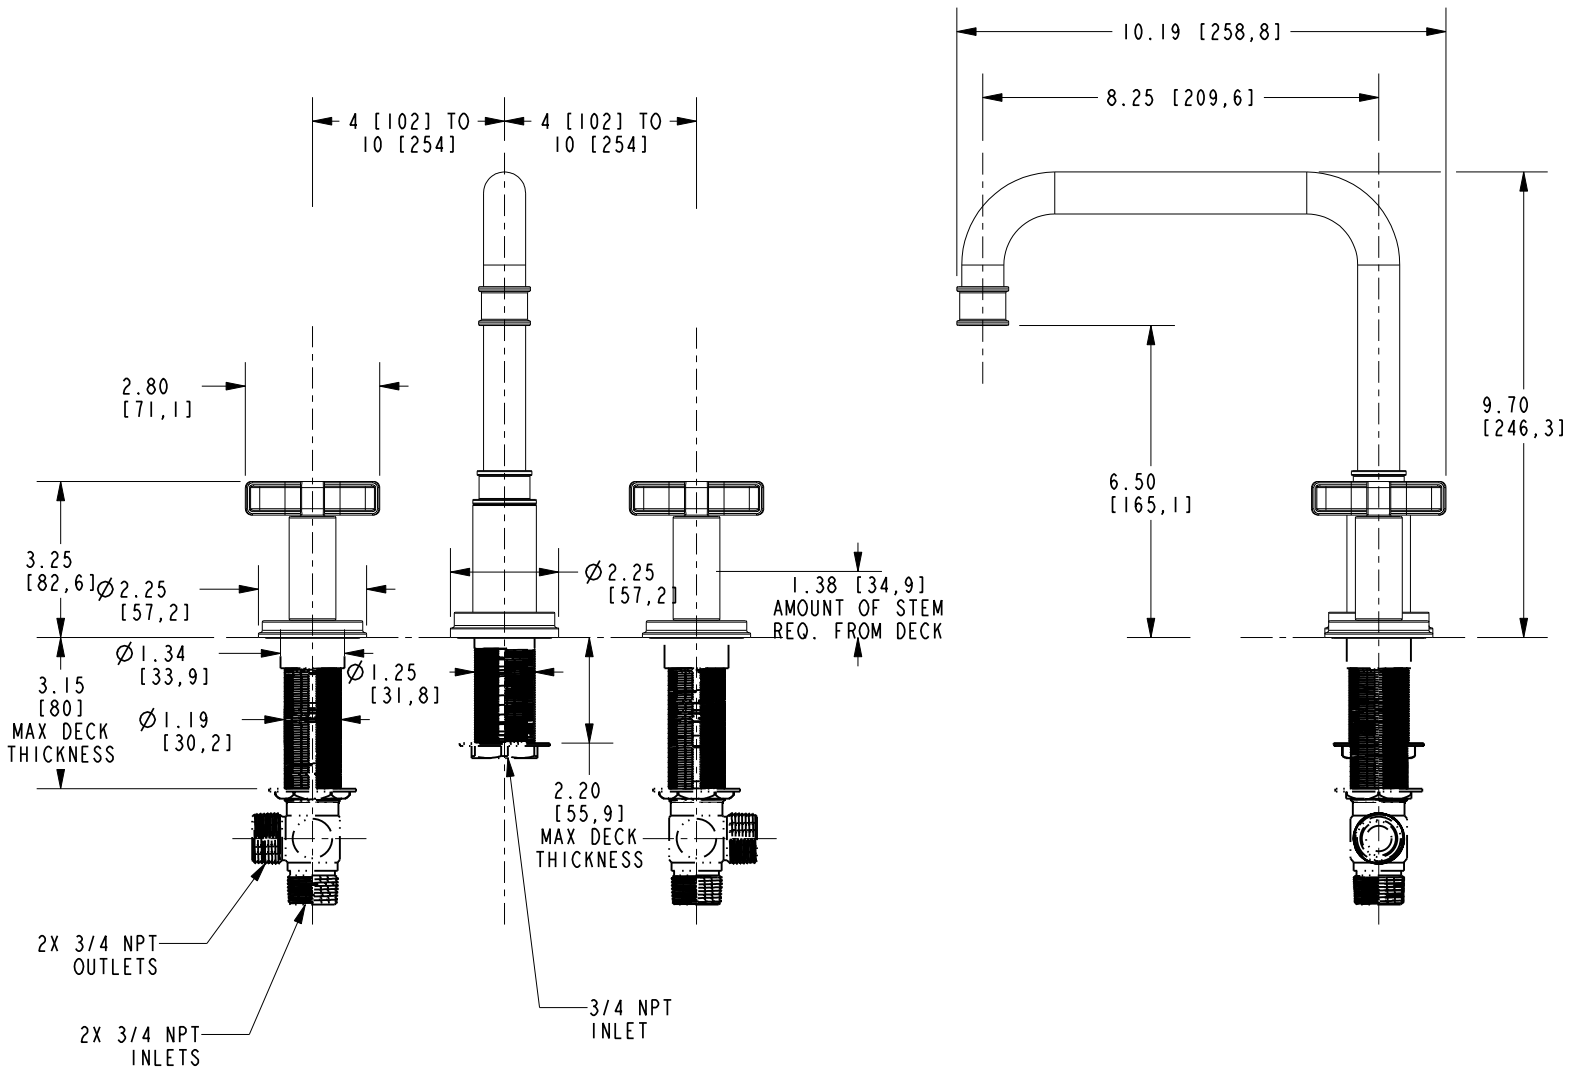

## Features

Solid brass construction  
 6.50" (16.5 cm) spout height at outlet  
 8.25" (21.0 cm) spout reach (c-c)  
 Intended for use with Newport Brass rough valve kit (Required Accessory) which incorporates the following:  
 -Brass valve bodies and quick-connect spout fitting  
 -Quarter-turn washerless ceramic disc 3/4" valve cartridges  
 ADA Compliant

ACCESSORY REQUIRED	
<b>System Element</b>	Deck Rub Valve
<b>Description</b>	2-Valve Assembly With Quick Connect Spout Adapter
<b>Inlet/Outlet Size</b>	3/4"
<b>Part Number</b>	1-697
<b>Image</b>	

## PRODUCT DIMENSIONS (Units are in inches)

Product Dimensions are provided for reference only. For specific product installation guidelines, please reference the Installation Instructions of the product being installed.