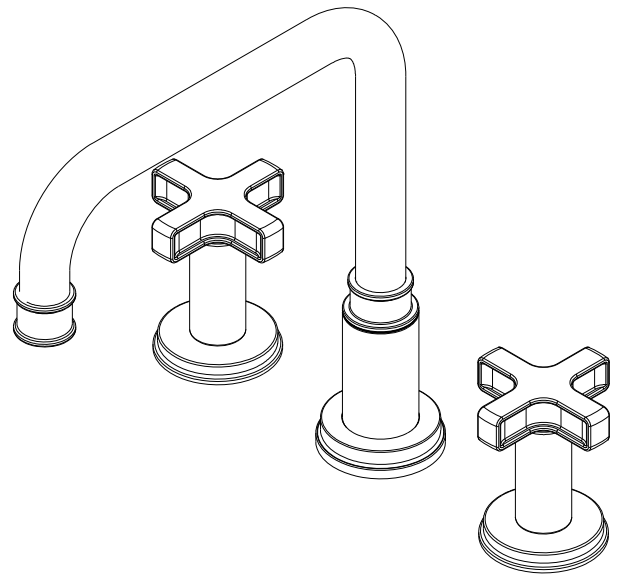

## Features

Solid brass construction  
 6.50" (16.5 cm) spout height at outlet  
 8.25" (21.0 cm) spout reach (c-c)  
 Intended for use with Newport Brass rough valve kit (Required Accessory) which incorporates the following:  
 -Brass valve bodies and quick-connect spout fitting  
 -Quarter-turn washerless ceramic disc 3/4" valve cartridges  
 ADA Compliant

ACCESSORY REQUIRED	
<b>System Element</b>	Deck Rub Valve
<b>Description</b>	2-Valve Assembly With Quick Connect Spout Adapter
<b>Inlet/Outlet Size</b>	3/4"
<b>Part Number</b>	1-697
<b>Image</b>	