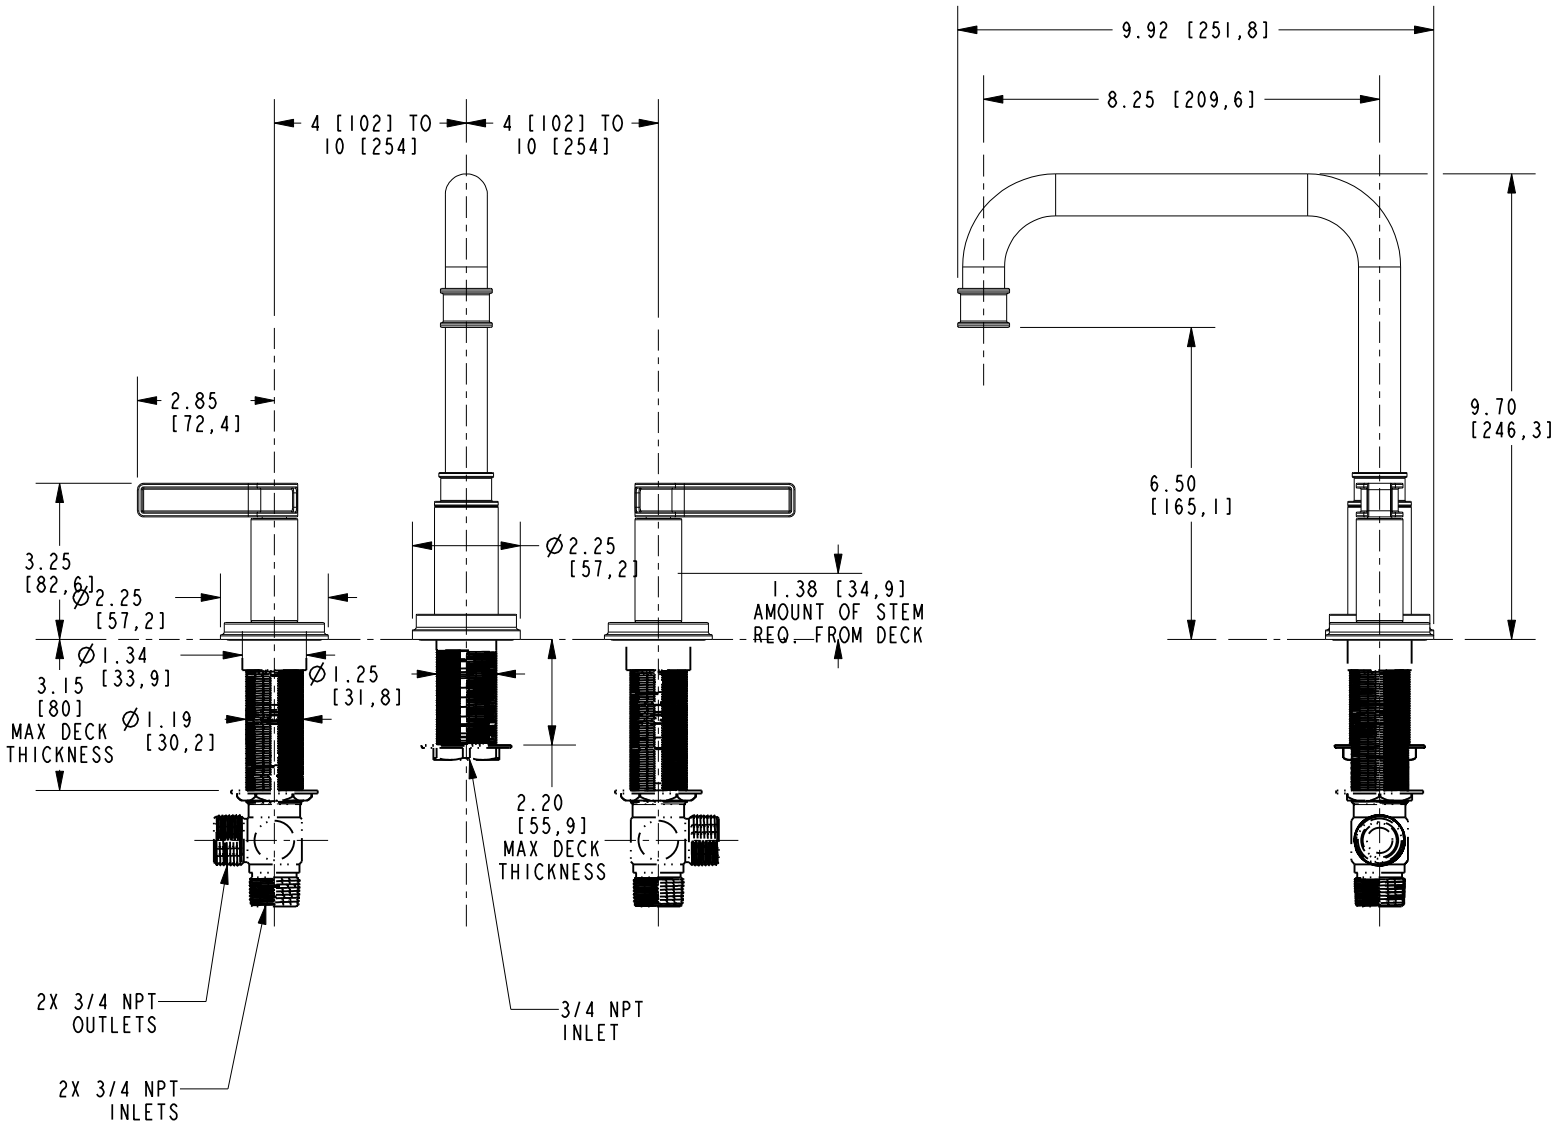

Features

Solid brass construction
 6.50" (16.5 cm) spout height at outlet
 8.25" (21.0 cm) spout reach (c-c)
 Intended for use with Newport Brass rough valve kit (Required Accessory) which incorporates the following:
 -Brass valve bodies and quick-connect spout fitting
 -Quarter-turn washerless ceramic disc 3/4" valve cartridges
 ADA Compliant

ACCESSORY REQUIRED

System Element	Deck Rub Valve
Description	2-Valve Assembly With Quick Connect Spout Adapter
Inlet/Outlet Size	3/4"
Part Number	1-697
Image	

3-3276

PRODUCT DIMENSIONS (Units are in inches)

Product Dimensions are provided for reference only. For specific product installation guidelines, please reference the Installation Instructions of the product being installed.

ROMAN TUB DECK TUB

3-3276