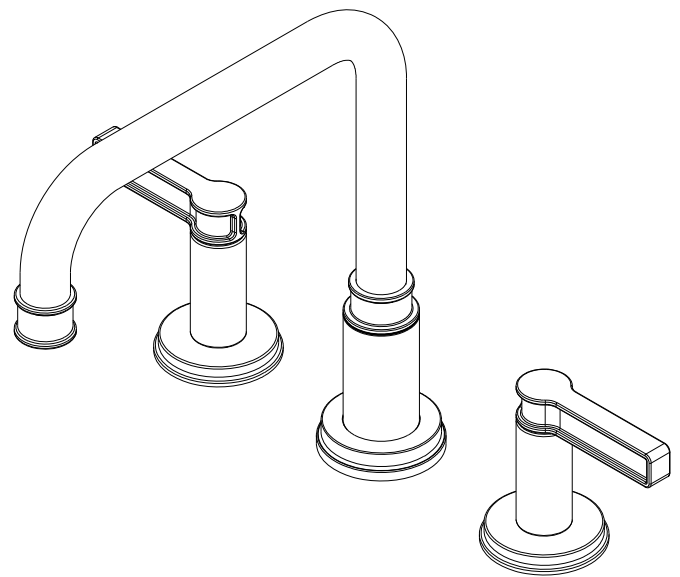

Features

Solid brass construction
 6.50" (16.5 cm) spout height at outlet
 8.25" (21.0 cm) spout reach (c-c)
 Intended for use with Newport Brass rough valve kit (Required Accessory) which incorporates the following:
 -Brass valve bodies and quick-connect spout fitting
 -Quarter-turn washerless ceramic disc 3/4" valve cartridges
 ADA Compliant

ACCESSORY REQUIRED

System Element	Deck Rub Valve
Description	2-Valve Assembly With Quick Connect Spout Adapter
Inlet/Outlet Size	3/4"
Part Number	1-697
Image	

3-3276

PRODUCT DIMENSIONS (Units are in inches)