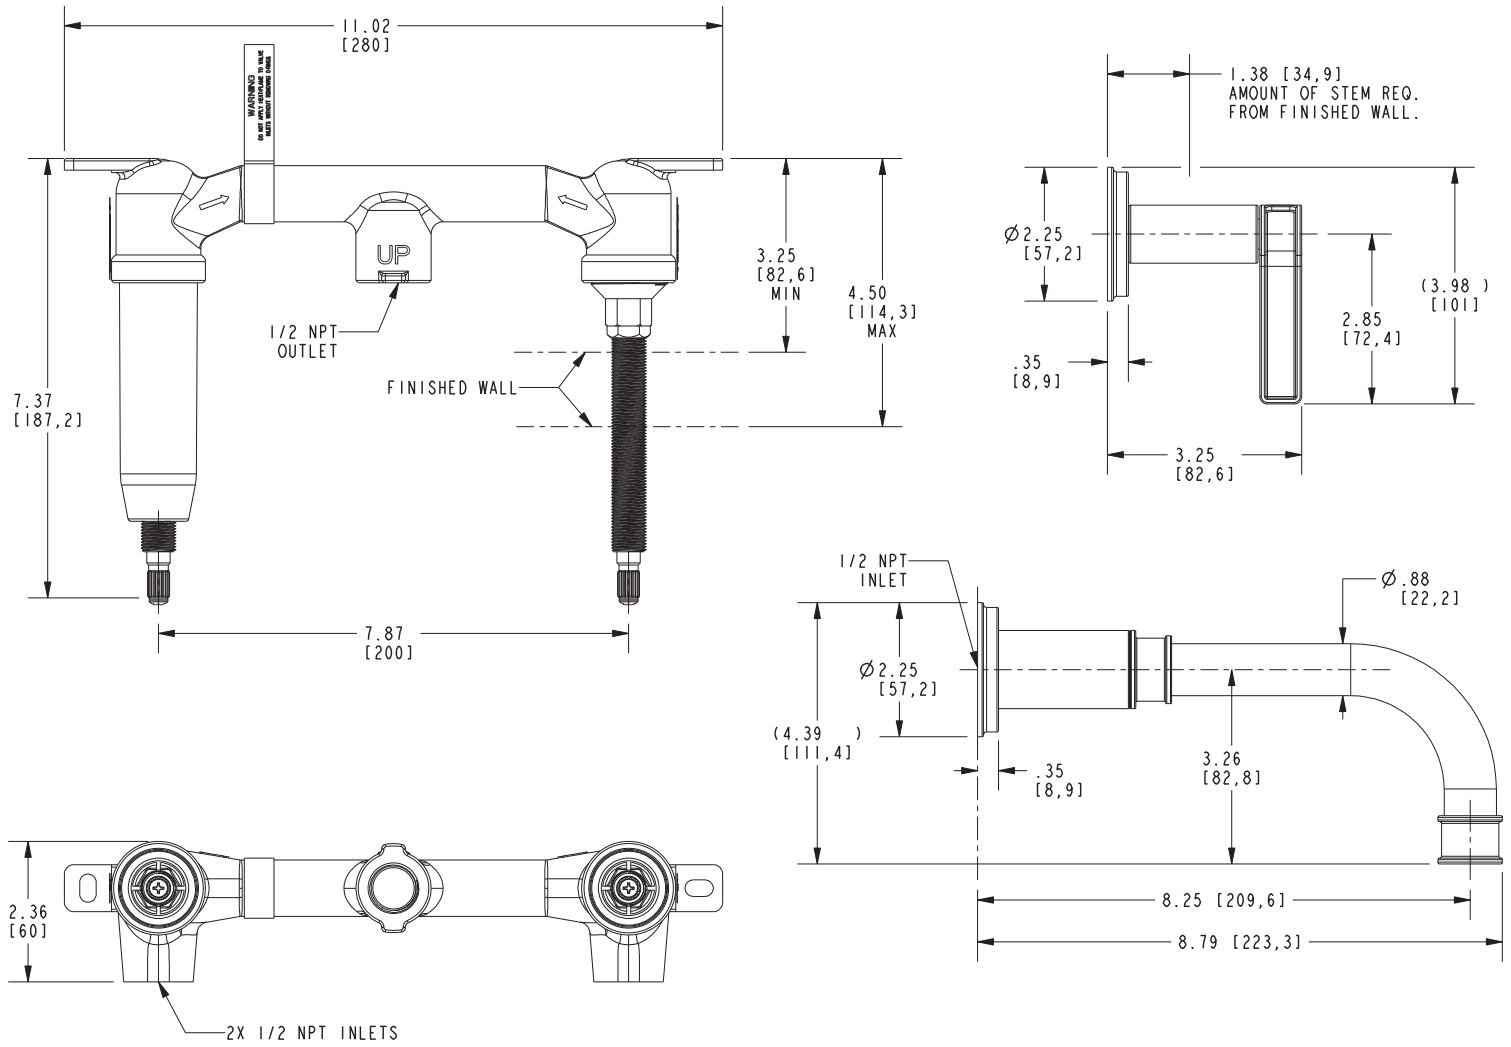

Features

- Solid brass construction
- 8.25" (21.0 cm) spout reach (wall-to-center)
- 1/2" NPT spout inlet fitting
- Rough valve incorporates a brass valve body assembly
- Rough valve incorporates quarter-turn washerless ceramic disc valve cartridges
- Intended for use with Newport Brass rough valve as specified (Required Accessory)
- ADA Compliant
- 1.2 GPM (4.5 LPM) Max

Required Accessory

System Element	Wall Lavatory Rough Valve
Description	2-Cartridge Assembly
Inlet/Outlet Size	1/2"
Part Number	1-532U
Image	

Product Specification Add "Color / Finish" suffix to Model number, below.

The Wall-Mounted Lavatory Faucet shall be made of solid brass construction. Wall-Mounted Lavatory Faucet shall incorporate lever handles and a 8.25" (21.0 cm) spout (wall-to-center) that incorporates a 1/2" NPT inlet fitting. Rough valve shall incorporate a brass valve body assembly and quarter-turn washerless ceramic disc valve cartridges. Wall-Mounted Lavatory Faucet shall be Newport Brass Model 3-3271/_____ and Newport Brass rough valve shall be 1-532U.

3-3271

Product Dimensions are provided for reference only. For specific product installation guidelines, please reference the Installation Instructions of the product being installed.

Griffey Wall-Mounted Tub Trim 3-3271