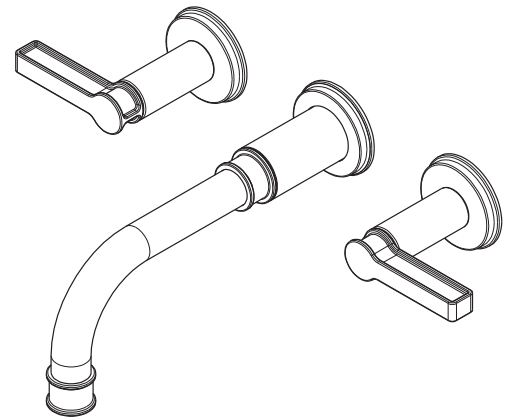

Features

- Solid brass construction
- 8.25" (21.0 cm) spout reach (wall-to-center)
- 1/2" NPT spout inlet fitting
- Rough valve incorporates a brass valve body assembly
- Rough valve incorporates quarter-turn washerless ceramic disc valve cartridges
- Intended for use with Newport Brass rough valve as specified (Required Accessory)
- ADA Compliant
- 1.2 GPM (4.5 LPM) Max

Codes / Standards Compliance

Meets or exceeds the following at date of manufacture:

- ASME A112.18.1/CSA B125.1-18
- IAPMO/cUPC
- NSF 61
- NSF 372
- IPC
- ADA & ICC/ANSI A117.1
- Energy Policy Act of 1992
- EPA WaterSense
- California Energy Commission
- All applicable US Federal and State material regulations

Colors / Finishes

- 10B: Oil Rubbed Bronze
- 15: Polished Nickel
- 15S: Satin Nickel - PVD
- 26: Polished Chrome
- Other: Refer to the Newport Brass catalog for additional color/finish options.

Wall-Mounted Lavatory Trim

3-3271

Specified Model

Model	Description	Colors | Finishes
3-3271	Wall-Mounted Tub Trim	☐ 10B ☐ 15 ☐ 15S ☐ 26 ☐ Other

Required Accessory

System Element	Wall Lavatory Rough Valve
Description	2-Cartridge Assembly
Inlet/Outlet Size	1/2"
Part Number	1-532U
Image	

Product Specification Add "Color / Finish" suffix to Model number, below.

The Wall-Mounted Lavatory Faucet shall be made of solid brass construction. Wall-Mounted Lavatory Faucet shall incorporate lever handles and a 8.25" (21.0 cm) spout (wall-to-center) that incorporates a 1/2" NPT inlet fitting. Rough valve shall incorporate a brass valve body assembly and quarter-turn washerless ceramic disc valve cartridges. Wall-Mounted Lavatory Faucet shall be Newport Brass Model 3-3271/_____ and Newport Brass rough valve shall be 1-532U.