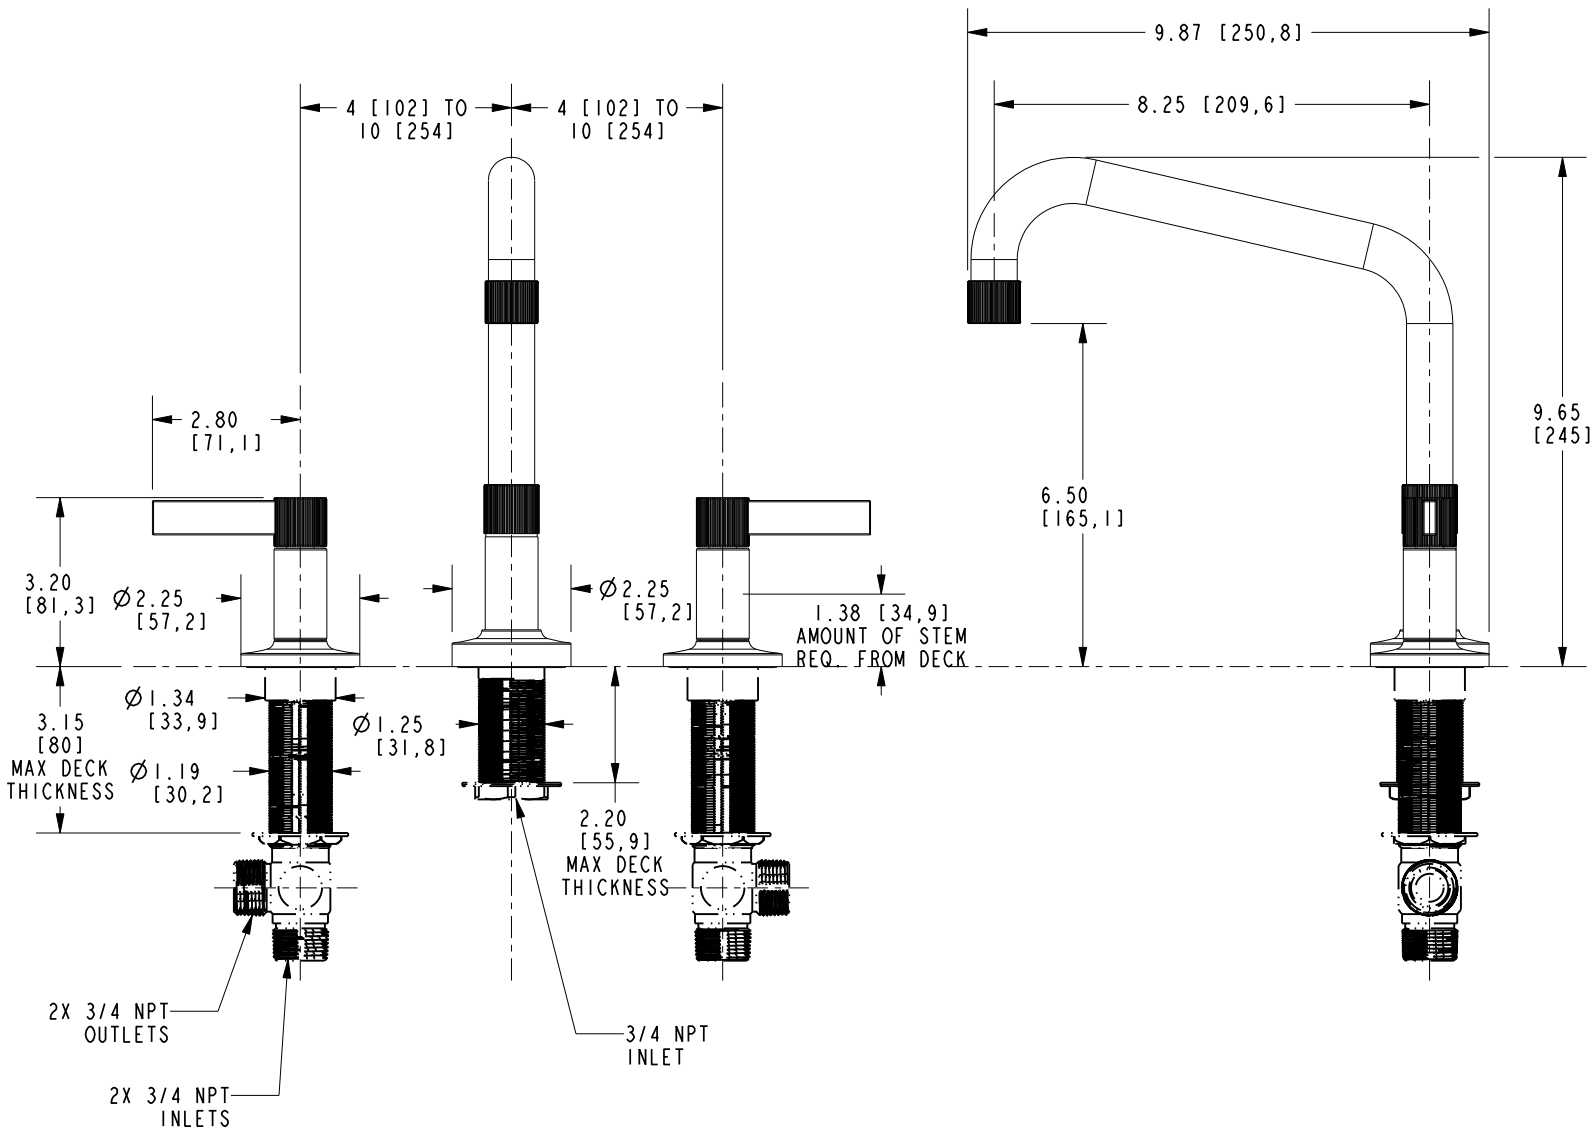

PARDEES

ROMAN TUB FAUCET

3-3236

Features

Solid brass construction
 6.50" (16.5 cm) spout height at outlet
 8.25" (21.0 cm) spout reach (c-c)
 Intended for use with Newport Brass rough valve kit (Required Accessory) which incorporates the following:
 -Brass valve bodies and quick-connect spout fitting
 -Quarter-turn washerless ceramic disc 3/4" valve cartridges
 ADA Compliant

ACCESSORY REQUIRED

System Element	Deck Rub Valve
Description	2-Valve Assembly With Quick Connect Spout Adapter
Inlet/Outlet Size	3/4"
Part Number	1-697
Image	

3-3236

PRODUCT DIMENSIONS *(Units are in inches)*

Product Dimensions are provided for reference only. For specific product installation guidelines, please reference the Installation Instructions of the product being installed.

ROMAN TUB FAUCET

3-3236

Page 2 of 2
EN- 5018
REV B