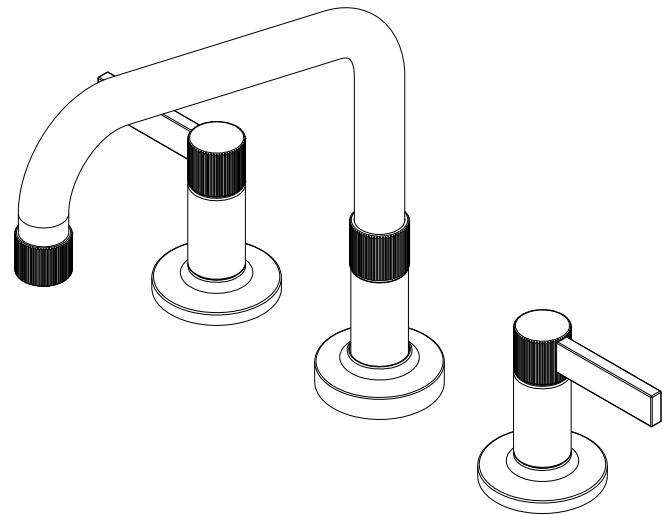

PARDEES

ROMAN TUB FAUCET

3-3236

Features

Solid brass construction
 6.50" (16.5 cm) spout height at outlet
 8.25" (21.0 cm) spout reach (c-c)
 Intended for use with Newport Brass rough valve kit (Required Accessory) which incorporates the following:
 -Brass valve bodies and quick-connect spout fitting
 -Quarter-turn washerless ceramic disc 3/4" valve cartridges
 ADA Compliant

ACCESSORY REQUIRED

System Element	Deck Rub Valve
Description	2-Valve Assembly With Quick Connect Spout Adapter
Inlet/Outlet Size	3/4"
Part Number	1-697
Image	

3-3236

PRODUCT DIMENSIONS *(Units are in inches)*

Product Dimensions are provided for reference only. For specific product installation guidelines, please reference the Installation Instructions of the product being installed.

ROMAN TUB FAUCET

3-3236

Page 2 of 2
EN- 5018
REV B