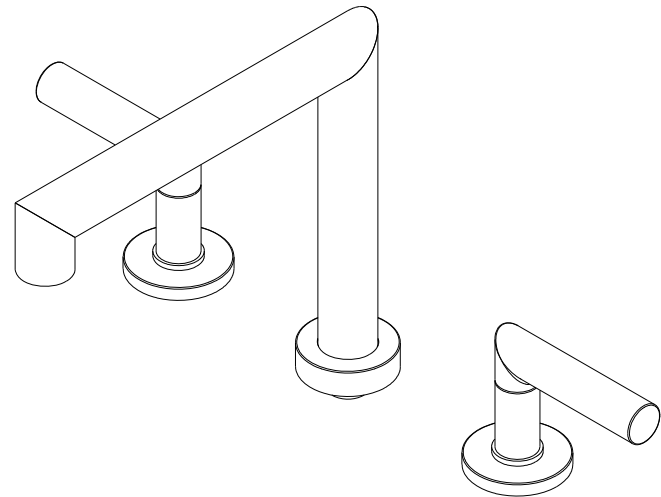

Features

Solid brass construction
 5.56" (14.1 cm) spout height at outlet
 7.15" (18.2 cm) spout reach (c-c)
 Intended for use with Newport Brass rough valve kit (Required Accessory) which incorporates the following:
 -Brass valve bodies and quick-connect spout fitting
 -Quarter-turn washerless ceramic disc 3/4" valve cartridges
 ADA Compliant

ROMAN TUB DECK TRIM

3-3126

Codes / Standards Compliance

Meets or exceeds the following at date of manufacture:

ASME A112.18.1/CSA B125.1-18
 IAPMO/cUPC
 IPC
 ADA & ICC/ANSI A117.1
 All applicable US Federal and State material regulations

ACCESSORY REQUIRED	
System Element	Deck Tub Valve
Description	2-Valve Assembly With Quick Connect Spout Adapter
Inlet/Outlet Size	3/4" / 3/4"
Part Number	1-697
Image	

3-3126

PRODUCT DIMENSIONS (Units are in inches)