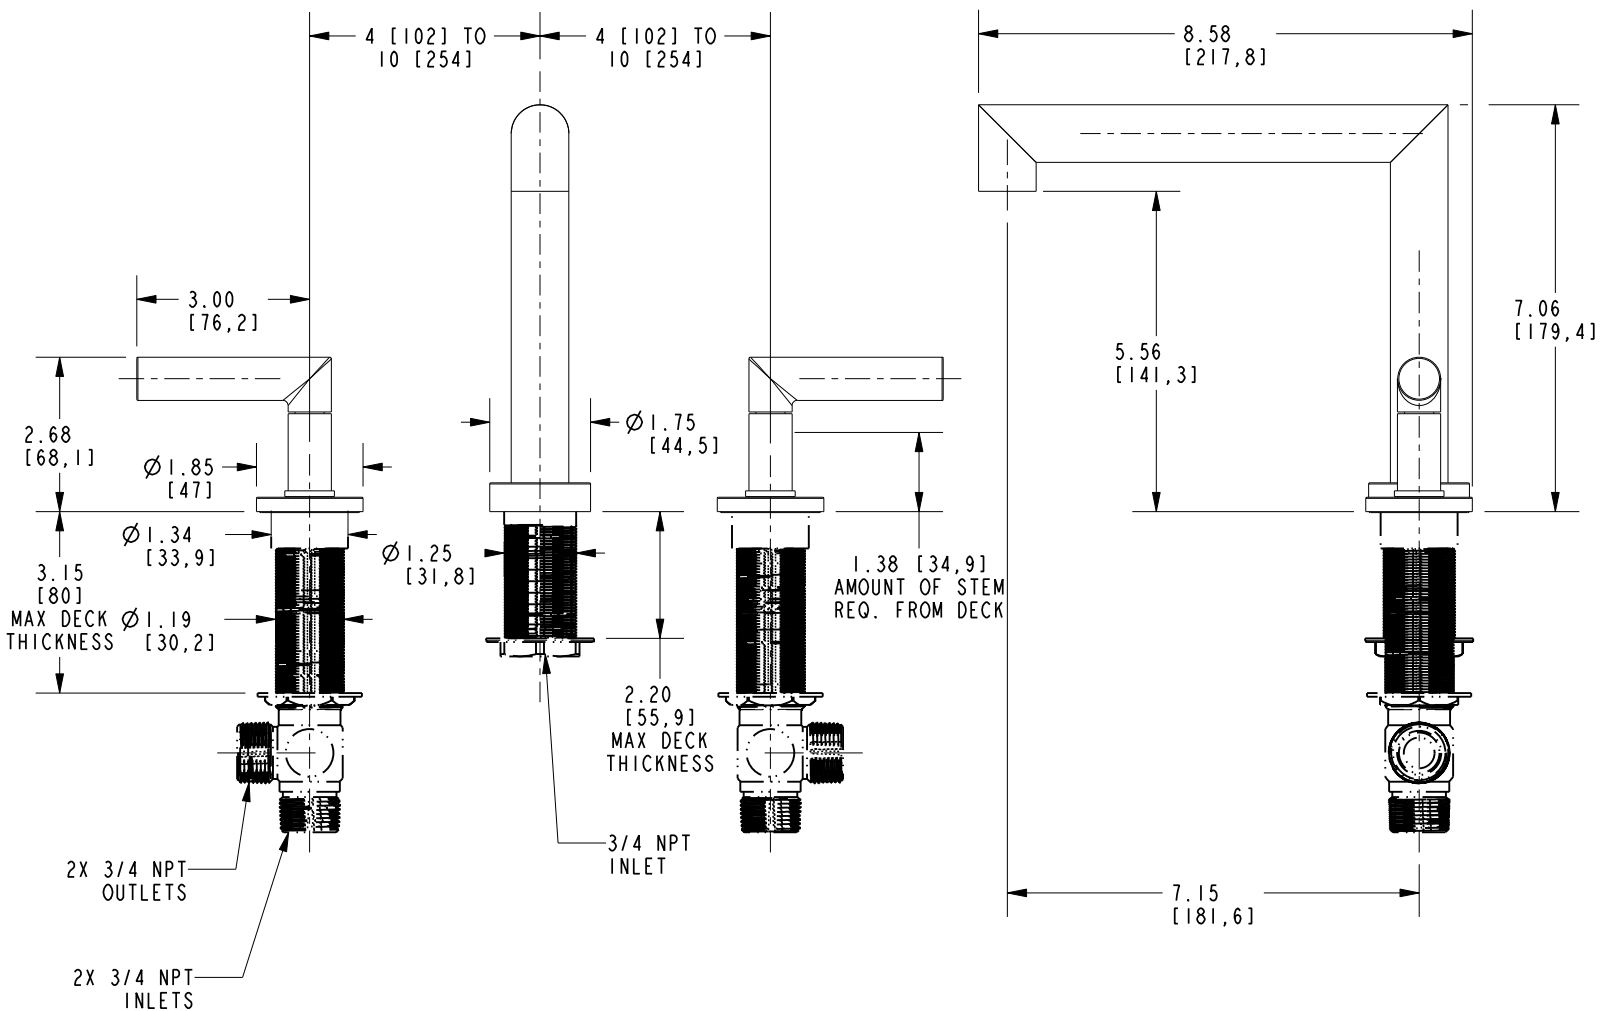

Features

Solid brass construction
 5.56" (14.1 cm) spout height at outlet
 7.15" (18.2 cm) spout reach (c-c)
 Intended for use with Newport Brass rough valve kit (Required Accessory) which incorporates the following:
 -Brass valve bodies and quick-connect spout fitting
 -Quarter-turn washerless ceramic disc 3/4" valve cartridges
 ADA Compliant

ROMAN TUB DECK TRIM

3-3126

Codes / Standards Compliance

Meets or exceeds the following at date of manufacture:

ASME A112.18.1/CSA B125.1-18
 IAPMO/cUPC
 IPC
 ADA & ICC/ANSI A117.1
 All applicable US Federal and State material regulations

ACCESSORY REQUIRED	
System Element	Deck Tub Valve
Description	2-Valve Assembly With Quick Connect Spout Adapter
Inlet/Outlet Size	3/4" / 3/4"
Part Number	1-697
Image	

3-3126

PRODUCT DIMENSIONS (Units are in inches)

Product Dimensions are provided for reference only. For specific product installation guidelines, please reference the Installation Instructions of the product being installed.

ROMAN TUB DECK TRIM

3-3126