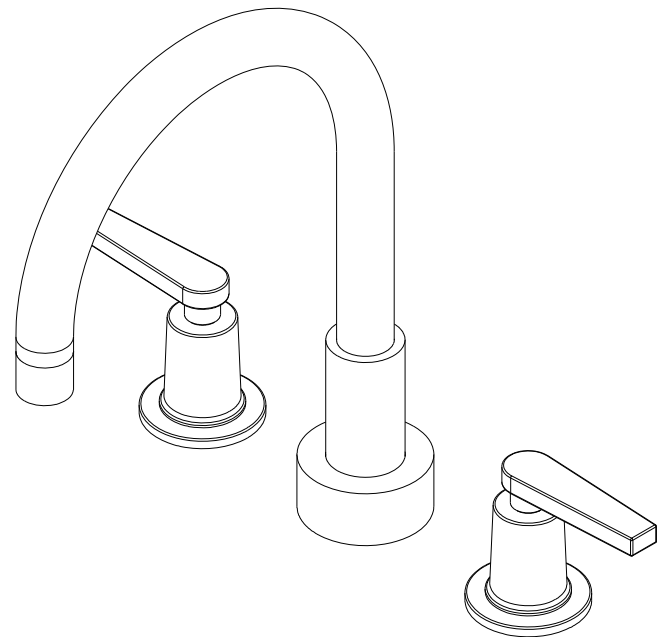

DORRANCE

ROMAN TUB DECK TRIM

3-2976

Features

- Solid brass construction
- 6.43" (16.3 cm) spout height at outlet
- 7.88" (20.0 cm) spout reach (c-c)
- Intended for use with Newport Brass rough valve kit (Required Accessory) which incorporates the following:
 - Brass valve bodies and quick-connect spout fitting
 - Quarter-turn washerless ceramic disc 3/4" valve cartridges
- ADA Compliant

ACCESSORY REQUIRED

System Element	Deck Tub Valve
Description	2-Valve Assembly With Quick Connect Spout Adapter
Inlet/Outlet Size	3/4"
Part Number	1-665
Image	