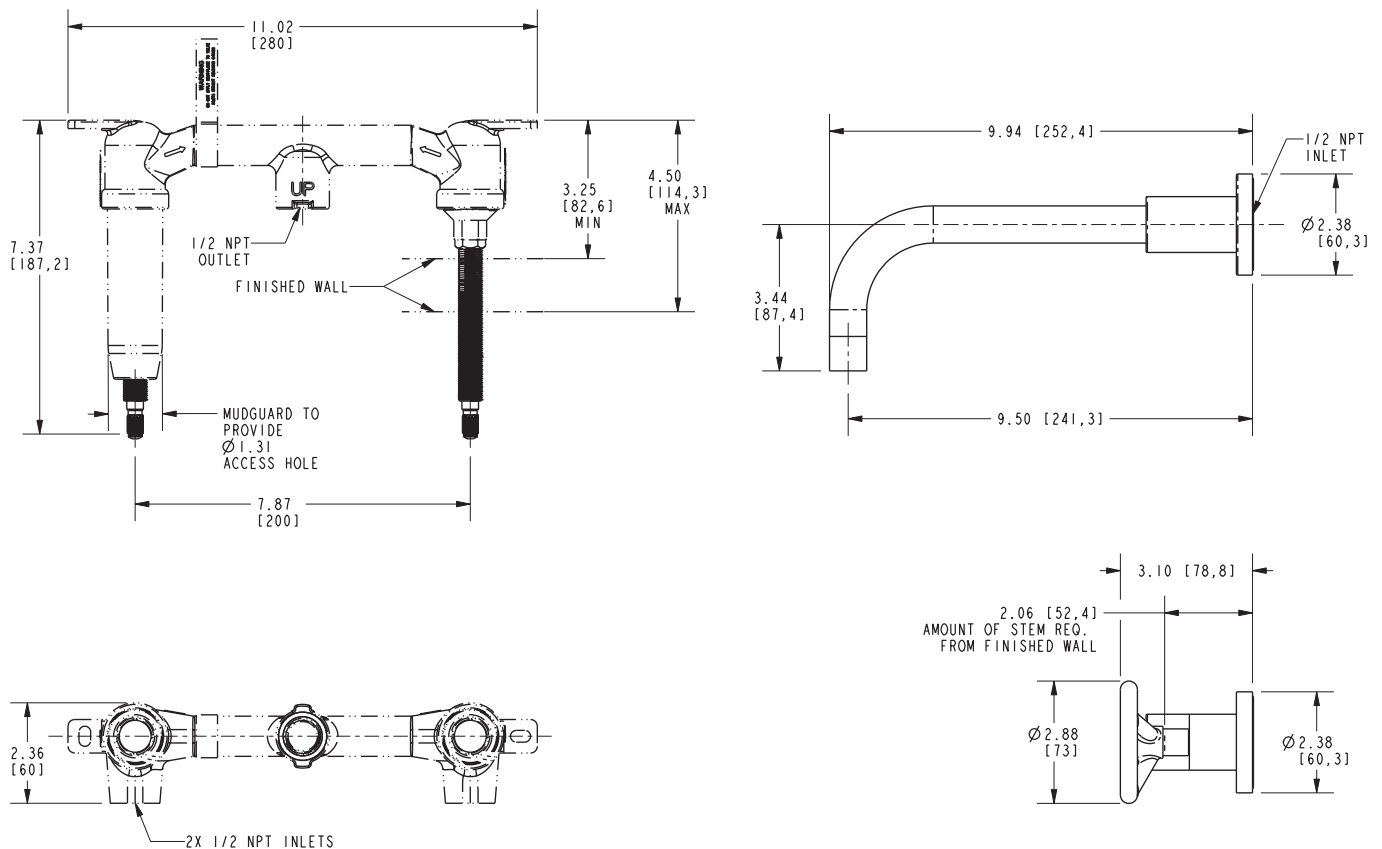

Features

- Solid brass construction
- 9-1/2" (24.1 cm) spout reach (wall-to-center)
- 1/2" NPT spout inlet fitting
- Rough valve incorporates a brass valve body assembly
- Rough valve incorporates quarter-turn washerless ceramic disc valve cartridges
- Intended for use with Newport Brass rough valve as specified (Required Accessory)
- 1.2 GPM (4.5 LPM) Max

Required Accessory

Application	Wall Lavatory Rough Valve
Description	2-Cartridge Assembly
Inlet/Outlet Size	1/2"
Part Number	1-532U
Image	

Product Specification Add "Color / Finish" suffix to Model number, below.

The Wall-Mounted Lavatory Faucet shall be made of solid brass construction. Wall-Mounted Lavatory Faucet shall incorporate 3-spoke handles and a 9-1/2" (24.1 cm) spout (wall-to-center) that incorporates a 1/2" NPT inlet fitting. Rough valve shall incorporate a brass valve body assembly and quarter-turn washerless ceramic disc valve cartridges. Wall-Mounted Lavatory Faucet shall be Newport Brass Model 3-2921/_____ and Newport Brass rough valve shall be 1-532U.

3-2921

PRODUCT DIMENSIONS *(Units are in inches)*

Product dimensions are provided for reference only. For specific product installation guidelines, please reference the installation instructions of the product being installed.