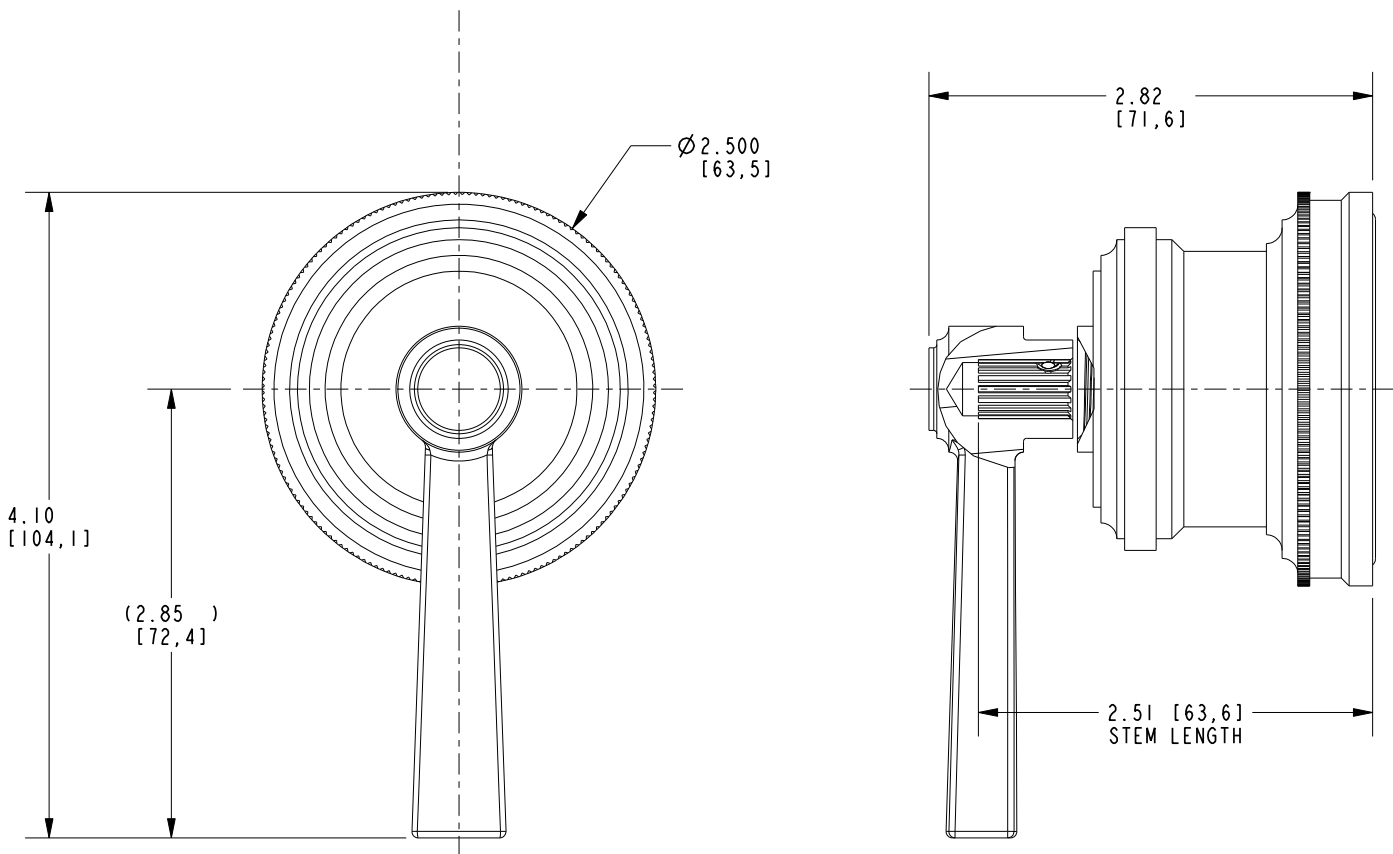

Features

Solid brass construction
Complements Complements Miro product series

Intended for use with: Bidets - Balanced Pressure Shower - Roman Tub Faucets -
Shower Control Valves and Diverters - Wide Spread Faucets - Wall Mounted Faucets

Note: Also intended for use as a replacement Cross Handle Trim assembly for deck
and wall-mounted faucets, tubs and bidets.
Lever Handle is ADA compliant when used with Newport Brass valves

Lever handle Trim

3-279L

Codes / Standards Compliance

Meets or exceeds the following at date of manufacture:

All applicable US Federal and State material regulations

3-279L

PRODUCT DIMENSIONS *(Units are in inches)*

Product Dimensions are provided for reference only. For specific product installation guidelines, please reference the Installation Instructions of the product being installed.