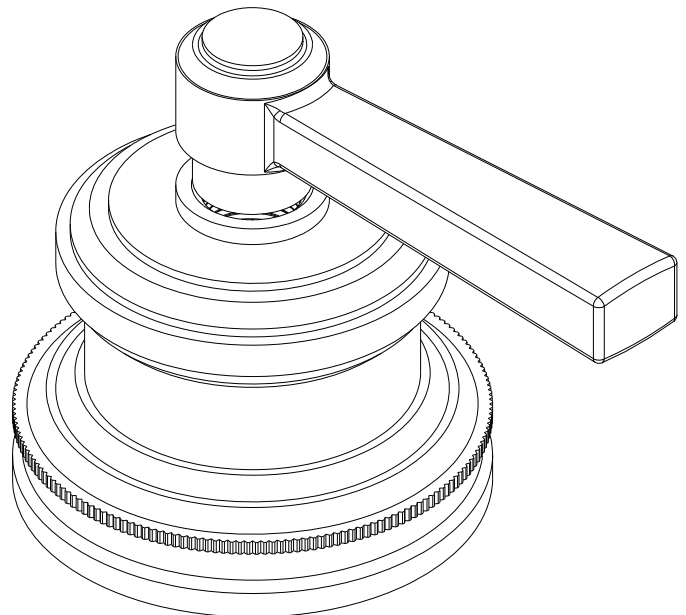

Features

Solid brass construction
Complements Complements Miro product series

Intended for use with: Bidets - Balanced Pressure Shower - Roman Tub Faucets -
Shower Control Valves and Diverters - Wide Spread Faucets - Wall Mounted Faucets

Note: Also intended for use as a replacement Cross Handle Trim assembly for deck
and wall-mounted faucets, tubs and bidets.
Lever Handle is ADA compliant when used with Newport Brass valves

Lever handle Trim

3-279L

Codes / Standards Compliance

Meets or exceeds the following at date of manufacture:

All applicable US Federal and State material regulations

3-279L

PRODUCT DIMENSIONS *(Units are in inches)*

Product Dimensions are provided for reference only. For specific product installation guidelines, please reference the Installation Instructions of the product being installed.