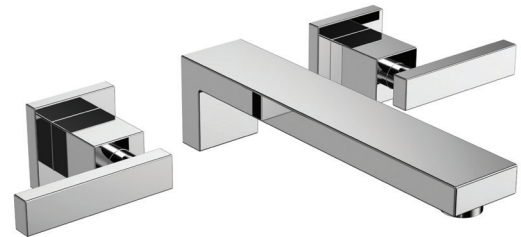

Features

- Solid brass construction
- 8.32" (21.1 cm) spout reach (wall-to-center)
- 1/2" NPT spout inlet fitting
- Rough valve incorporates a brass valve body assembly
- Rough valve incorporates quarter-turn washerless ceramic disc valve cartridges
- Intended for use with Newport Brass rough valve as specified (Required Accessory)
- ADA Compliant
- 1.2 GPM (4.5 LPM) Max

Codes / Standards Compliance

Meets or exceeds the following at date of manufacture:

- ASME A112.18.1/CSA B125.1-18
- IAPMO/cUPC
- NSF/ANSI 61, SECTION 9
- NSF/ANSI 372
- IPC
- ADA & ICC/ANSI A117.1
- Energy Policy Act of 1992
- EPA WaterSense
- California Energy Commission
- All applicable US Federal and State material regulations

Colors / Finishes

- 10B: Oil Rubbed Bronze
- 15: Polished Nickel
- 15S: Satin Nickel - PVD
- 26: Polished Chrome
- Other: Refer to the Newport Brass catalog for additional color/finish options.

Wall-Mounted Lavatory Trim

3-2561

Specified Model

Model	Description	Colors | Finishes
3-2561	Wall-Mounted Tub Trim	☐ 10B ☐ 15 ☐ 15S ☐ 26 ☐ Other

Required Accessory

Application	Wall Lavatory Rough Valve
Description	2-Cartridge Assembly
Inlet/Outlet Size	1/2"
Part Number	1-532U
Image	

Product Specification Add "Color / Finish" suffix to Model number, below.

The Wall-Mounted Lavatory Faucet shall be made of solid brass construction. Wall-Mounted Lavatory Faucet shall incorporate lever handles and a 8.32" (21.1 cm) spout (wall-to-center) that incorporates a 1/2" NPT inlet fitting. Rough valve shall incorporate a brass valve body assembly and quarter-turn washerless ceramic disc valve cartridges. Wall-Mounted Lavatory Faucet shall be Newport Brass Model 3-2561/_____ and Newport Brass rough valve shall be 1-532U.