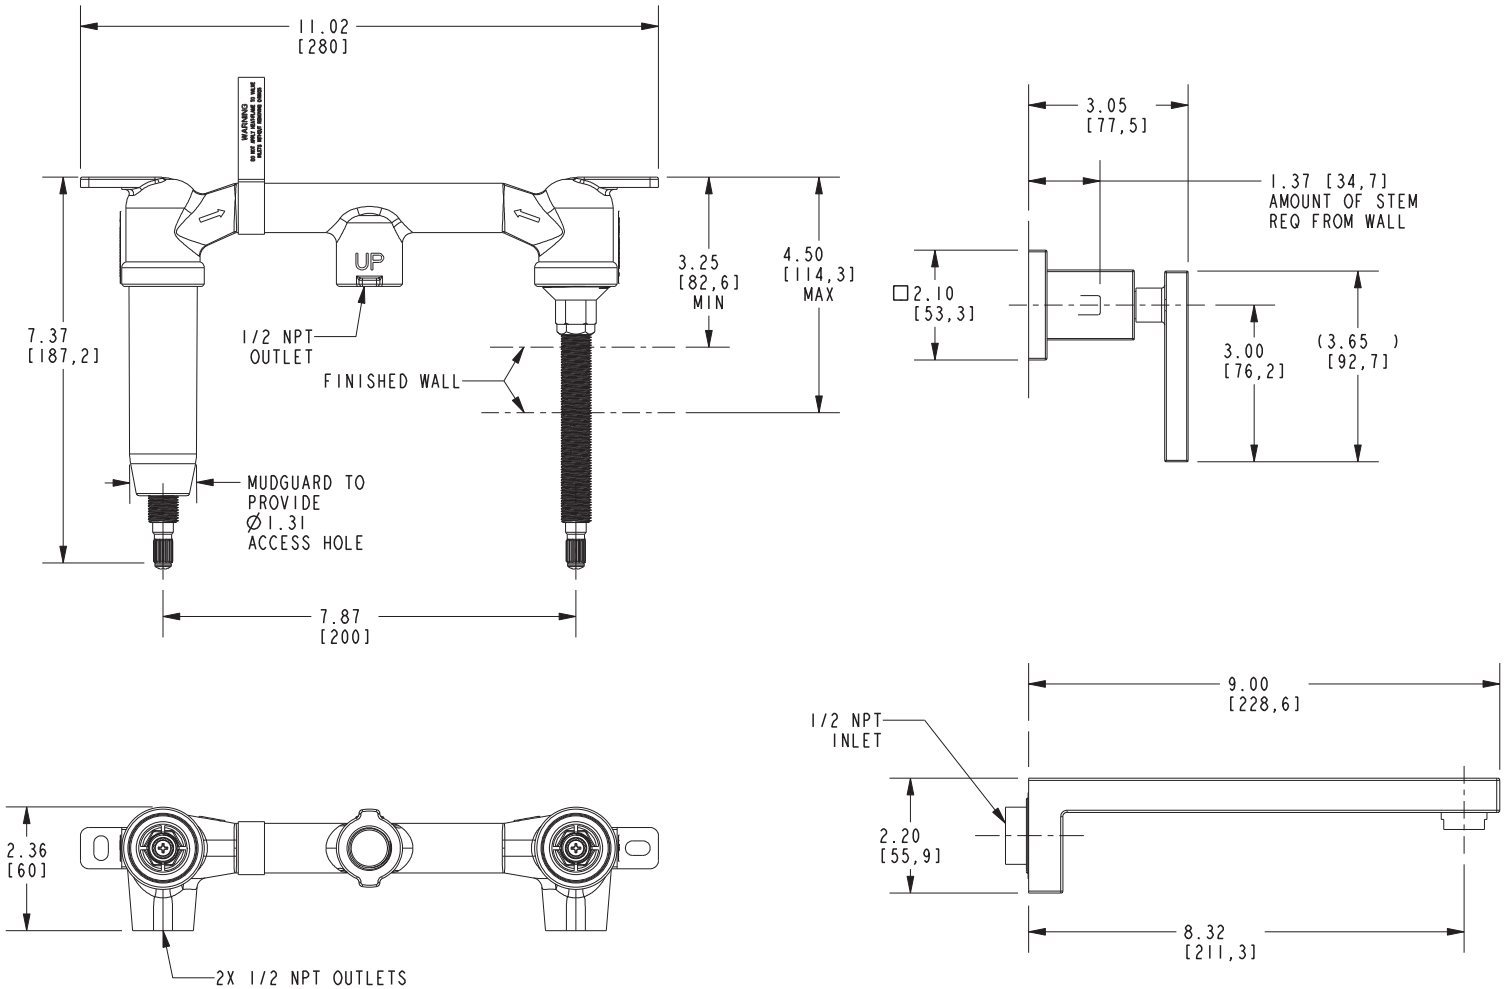

Features

- Solid brass construction
- 8.32" (21.1 cm) spout reach (wall-to-center)
- 1/2" NPT spout inlet fitting
- Rough valve incorporates a brass valve body assembly
- Rough valve incorporates quarter-turn washerless ceramic disc valve cartridges
- Intended for use with Newport Brass rough valve as specified (Required Accessory)
- ADA Compliant
- 1.2 GPM (4.5 LPM) Max

Required Accessory

Application	Wall Lavatory Rough Valve
Description	2-Cartridge Assembly
Inlet/Outlet Size	1/2"
Part Number	1-532U
Image	

Product Specification Add "Color / Finish" suffix to Model number, below.

The Wall-Mounted Lavatory Faucet shall be made of solid brass construction. Wall-Mounted Lavatory Faucet shall incorporate lever handles and a 8.32" (21.1 cm) spout (wall-to-center) that incorporates a 1/2" NPT inlet fitting. Rough valve shall incorporate a brass valve body assembly and quarter-turn washerless ceramic disc valve cartridges. Wall-Mounted Lavatory Faucet shall be Newport Brass Model 3-2561/_____ and Newport Brass rough valve shall be 1-532U.

3-2561

Product dimensions are provided for reference only. For specific product installation guidelines, please reference the installation instructions of the product being installed.

Skylar Wall-Mounted Lavatory Trim 3-2561