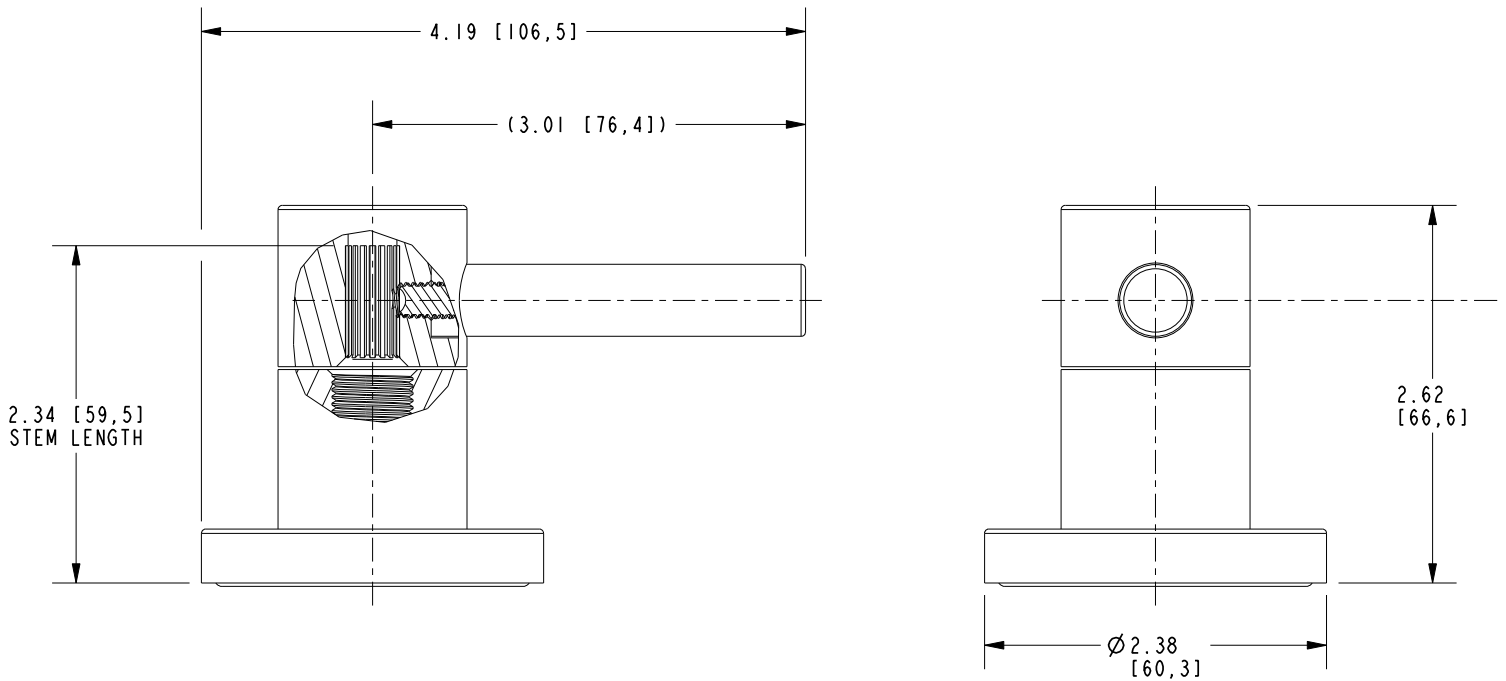

EAST LINEAR

Features

Solid brass construction
Complements Complements East Linear product series
Lever Handle is ADA compliant when used with Newport Brass valves.
Intended for use with: Bidets - Balanced Pressure Shower - Roman Tub Faucets -
Shower Control Valves and Diverters - Wide Spread Faucets - Wall Mounted Faucets

Note: Also intended for use as a replacement Cross Handle Trim assembly for deck
and wall-mounted faucets, tubs and bidets.

Lever handle Trim

3-255

Codes / Standards Compliance

Meets or exceeds the following at date of manufacture:

All applicable US Federal and State material regulations

3-255

PRODUCT DIMENSIONS *(Units are in inches)*

Product Dimensions are provided for reference only. For specific product installation guidelines, please reference the Installation Instructions of the product being installed.