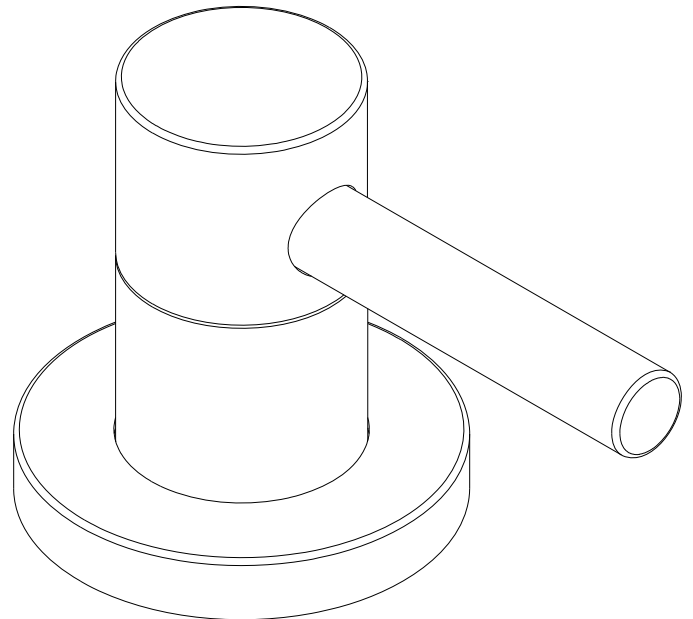

EAST LINEAR

Features

Solid brass construction
Complements Complements East Linear product series
Lever Handle is ADA compliant when used with Newport Brass valves.
Intended for use with: Bidets - Balanced Pressure Shower - Roman Tub Faucets -
Shower Control Valves and Diverters - Wide Spread Faucets - Wall Mounted Faucets

Note: Also intended for use as a replacement Cross Handle Trim assembly for deck
and wall-mounted faucets, tubs and bidets.

Lever handle Trim

3-255

Codes / Standards Compliance

Meets or exceeds the following at date of manufacture:

All applicable US Federal and State material regulations

3-255

PRODUCT DIMENSIONS *(Units are in inches)*

Product Dimensions are provided for reference only. For specific product installation guidelines, please reference the Installation Instructions of the product being installed.