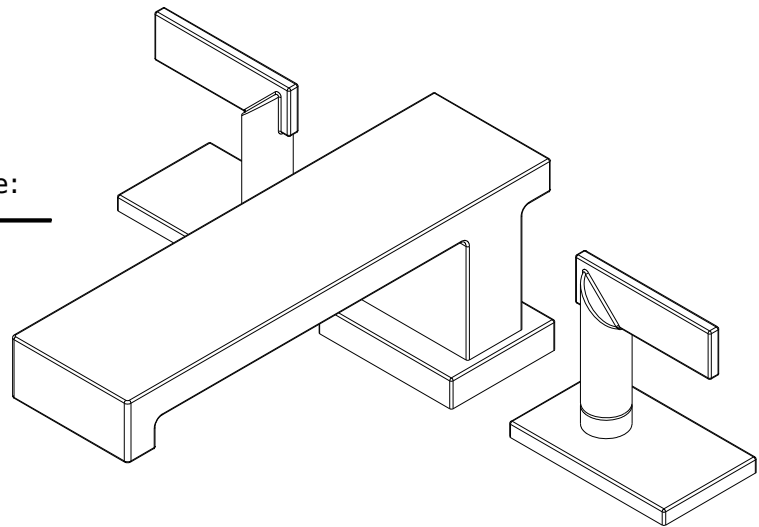

Features

Solid brass construction
 2.50" (6.4 cm) spout height at outlet
 8.35" (21.2 cm) spout reach (c-c)
 Intended for use with Newport Brass rough valve kit (Required Accessory) which incorporates the following:
 -Brass valve bodies and quick-connect spout fitting
 -Quarter-turn washerless ceramic disc 3/4" valve cartridges
 ADA Compliant

ROMAN TUB DECK TRIM

3-2546

Codes / Standards Compliance

Meets or exceeds the following at date of manufacture:

ASME A112.18.1/CSA B125.1-18
 IAPMO/cUPC
 IPC
 ADA & ICC/ANSI A117.1
 All applicable US Federal and State material regulations

ACCESSORY REQUIRED	
System Element	Deck Tub Valve
Description	2-Valve Assembly With Quick Connect Spout Adapter
Inlet/Outlet Size	3/4" / 3/4"
Part Number	1-665
Image	

3-2546

PRODUCT DIMENSIONS *(Units are in inches)*