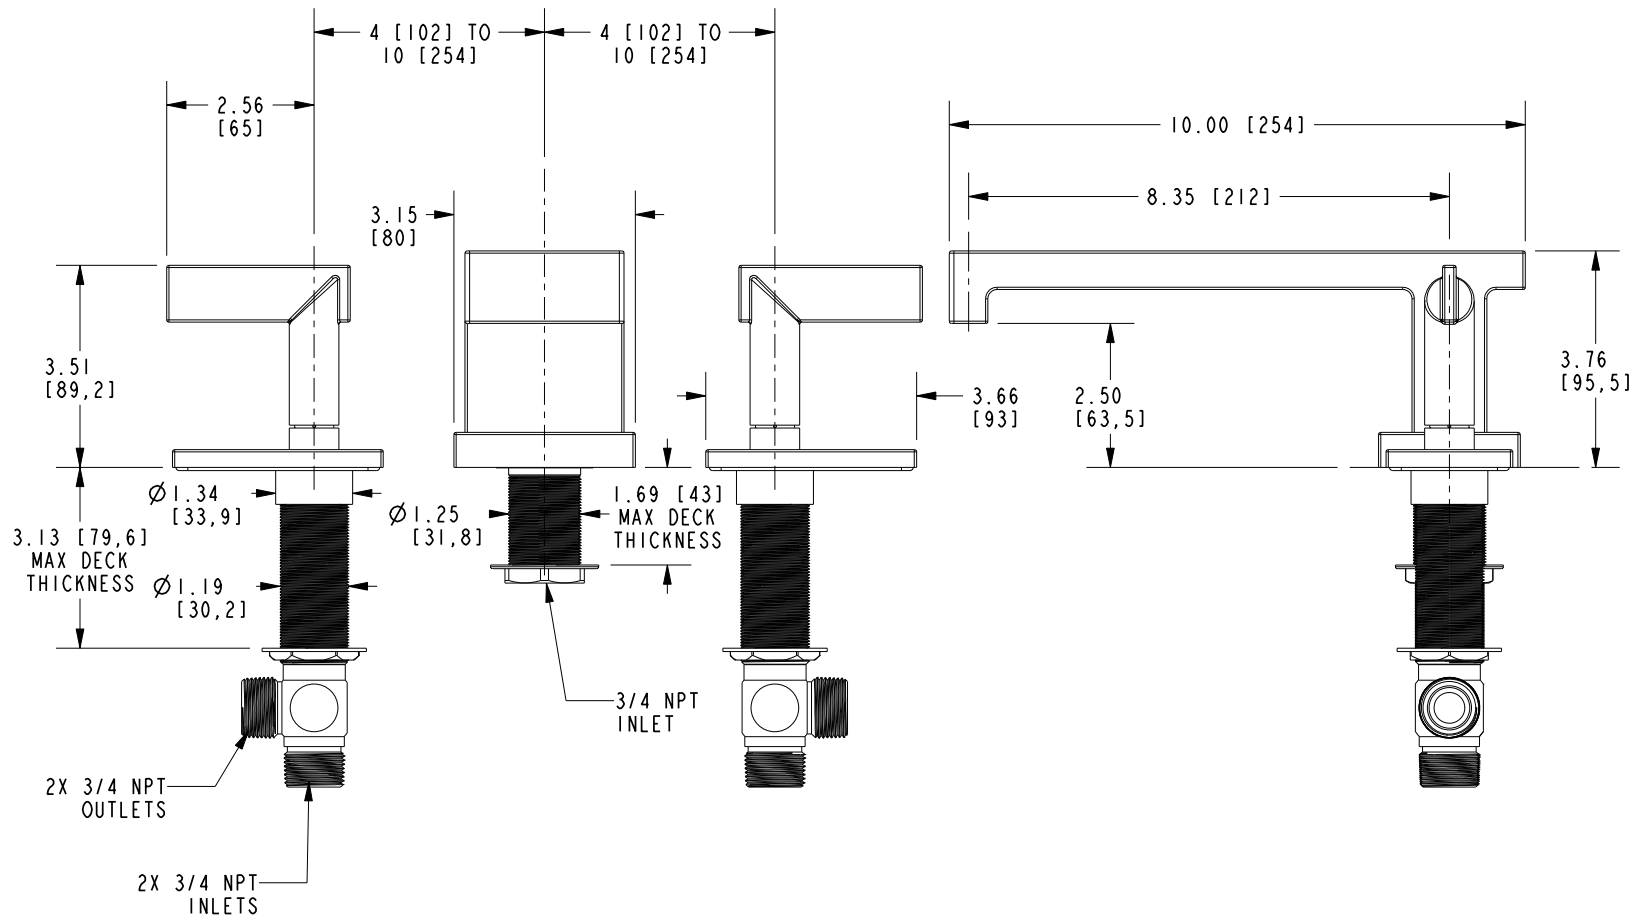

Features

Solid brass construction
 2.50" (6.4 cm) spout height at outlet
 8.35" (21.2 cm) spout reach (c-c)
 Intended for use with Newport Brass rough valve kit (Required Accessory) which incorporates the following:
 -Brass valve bodies and quick-connect spout fitting
 -Quarter-turn washerless ceramic disc 3/4" valve cartridges
 ADA Compliant

ROMAN TUB DECK TRIM

3-2546

Codes / Standards Compliance

Meets or exceeds the following at date of manufacture:

ASME A112.18.1/CSA B125.1-18
 IAPMO/cUPC
 IPC
 ADA & ICC/ANSI A117.1
 All applicable US Federal and State material regulations

ACCESSORY REQUIRED	
System Element	Deck Tub Valve
Description	2-Valve Assembly With Quick Connect Spout Adapter
Inlet/Outlet Size	3/4" / 3/4"
Part Number	1-665
Image	

3-2546

PRODUCT DIMENSIONS *(Units are in inches)*

Product Dimensions are provided for reference only. For specific product installation guidelines, please reference the Installation Instructions of the product being installed.

ROMAN TUB DECK TRIM

3-2546