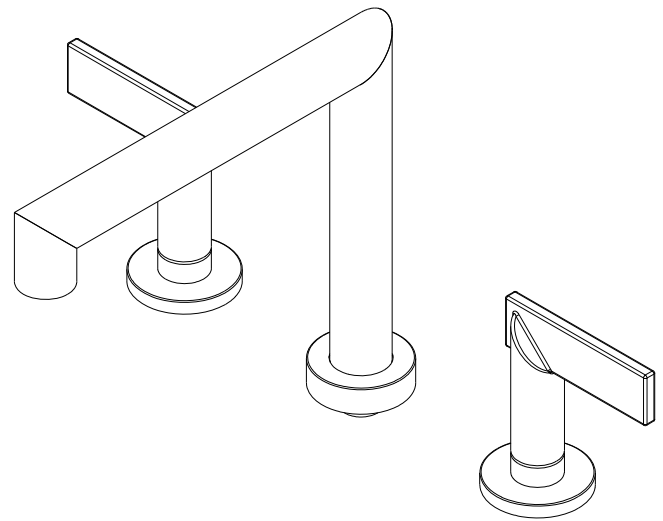

KEATON

ROMAN TUB DECK TRIM

3-2496

Features

Solid brass construction
 5.56" (14.1 cm) spout height at outlet
 7.15" (18.2 cm) spout reach (c-c)
 Intended for use with Newport Brass rough valve kit (Required Accessory) which incorporates the following:
 -Brass valve bodies and quick-connect spout fitting
 -Quarter-turn washerless ceramic disc 3/4" valve cartridges
 ADA Compliant

ACCESSORY REQUIRED

System Element	Deck Tub Valve
Description	2-Valve Assembly With Quick Connect Spout Adapter
Inlet/Outlet Size	3/4" / 3/4"
Part Number	1-697
Image	