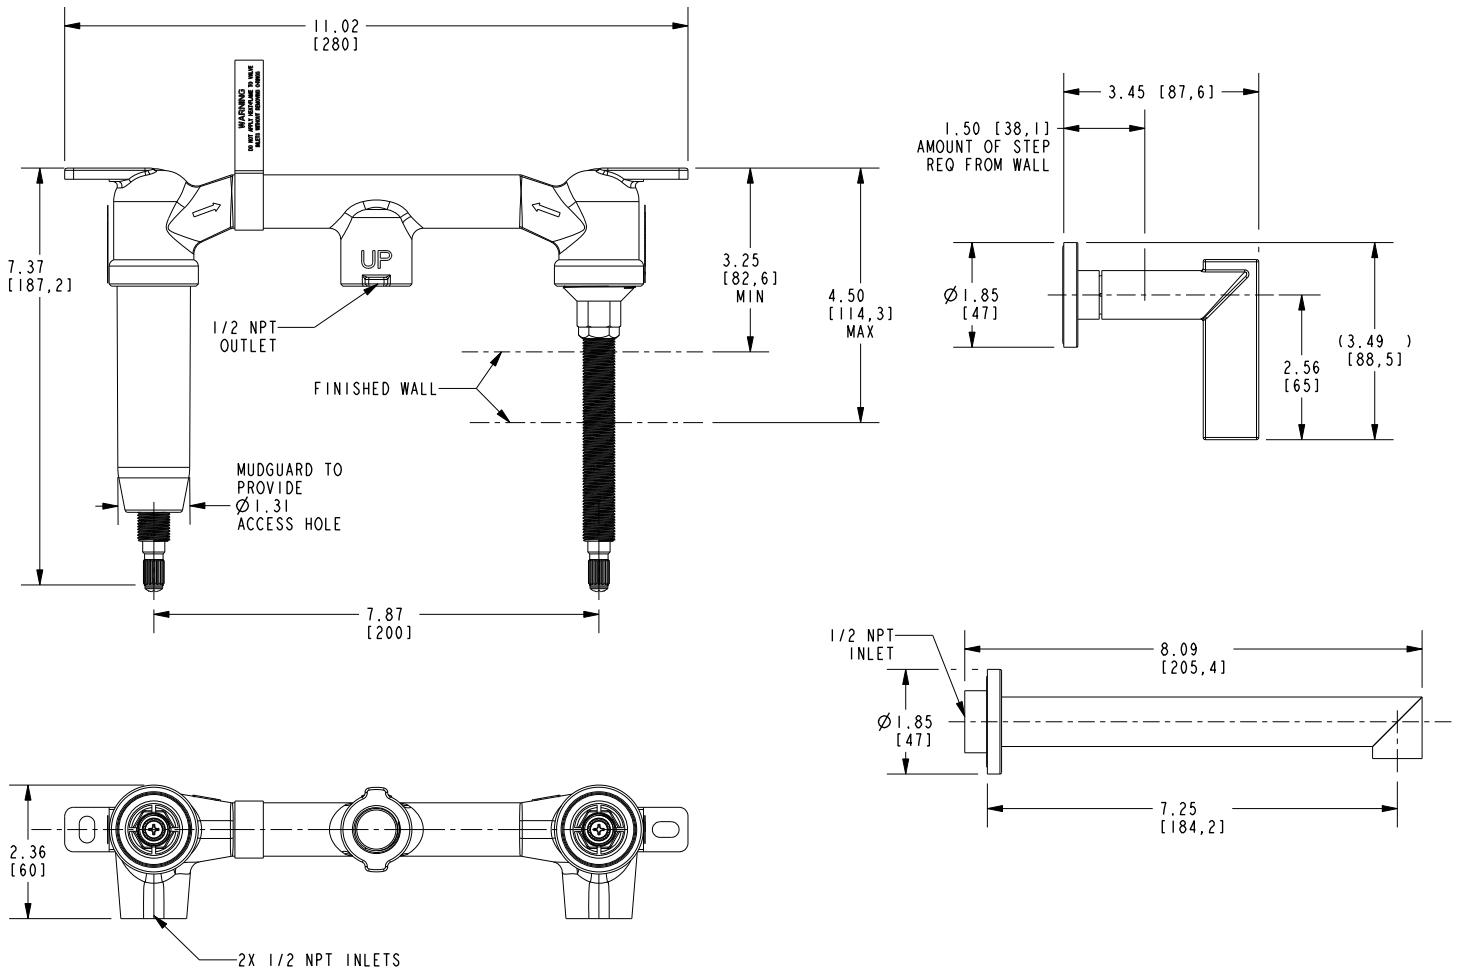

Features

- Solid brass construction
- 7.25" (18.4 cm) spout reach (wall-to-center)
- 1/2" NPT spout inlet fitting
- Rough valve incorporates a brass valve body assembly
- Rough valve incorporates quarter-turn washerless ceramic disc valve cartridges
- Intended for use with Newport Brass rough valve as specified (Required Accessory)
- ADA Compliant
- 1.2 GPM (4.5 LPM) Max

Required Accessory

Application	Wall Lavatory Rough Valve
Description	2-Cartridge Assembly
Inlet/Outlet Size	1/2"
Part Number	1-532U
Image	

Product Specification Add "Color / Finish" suffix to Model number, below.

The Wall-Mounted Lavatory Faucet shall be made of solid brass construction. Wall-Mounted Lavatory Faucet shall incorporate lever handles and a 7.25" (18.4 cm) spout (wall-to-center) that incorporates a 1/2" NPT inlet fitting. Rough valve shall incorporate a brass valve body assembly and quarter-turn washerless ceramic disc valve cartridges. Wall-Mounted Lavatory Faucet shall be Newport Brass Model 3-2491/_____ and Newport Brass rough valve shall be 1-532U.

3-2491

Product dimensions are provided for reference only. For specific product installation guidelines, please reference the installation instructions of the product being installed.

Keaton Wall-Mounted Lavatory Trim
3-2491