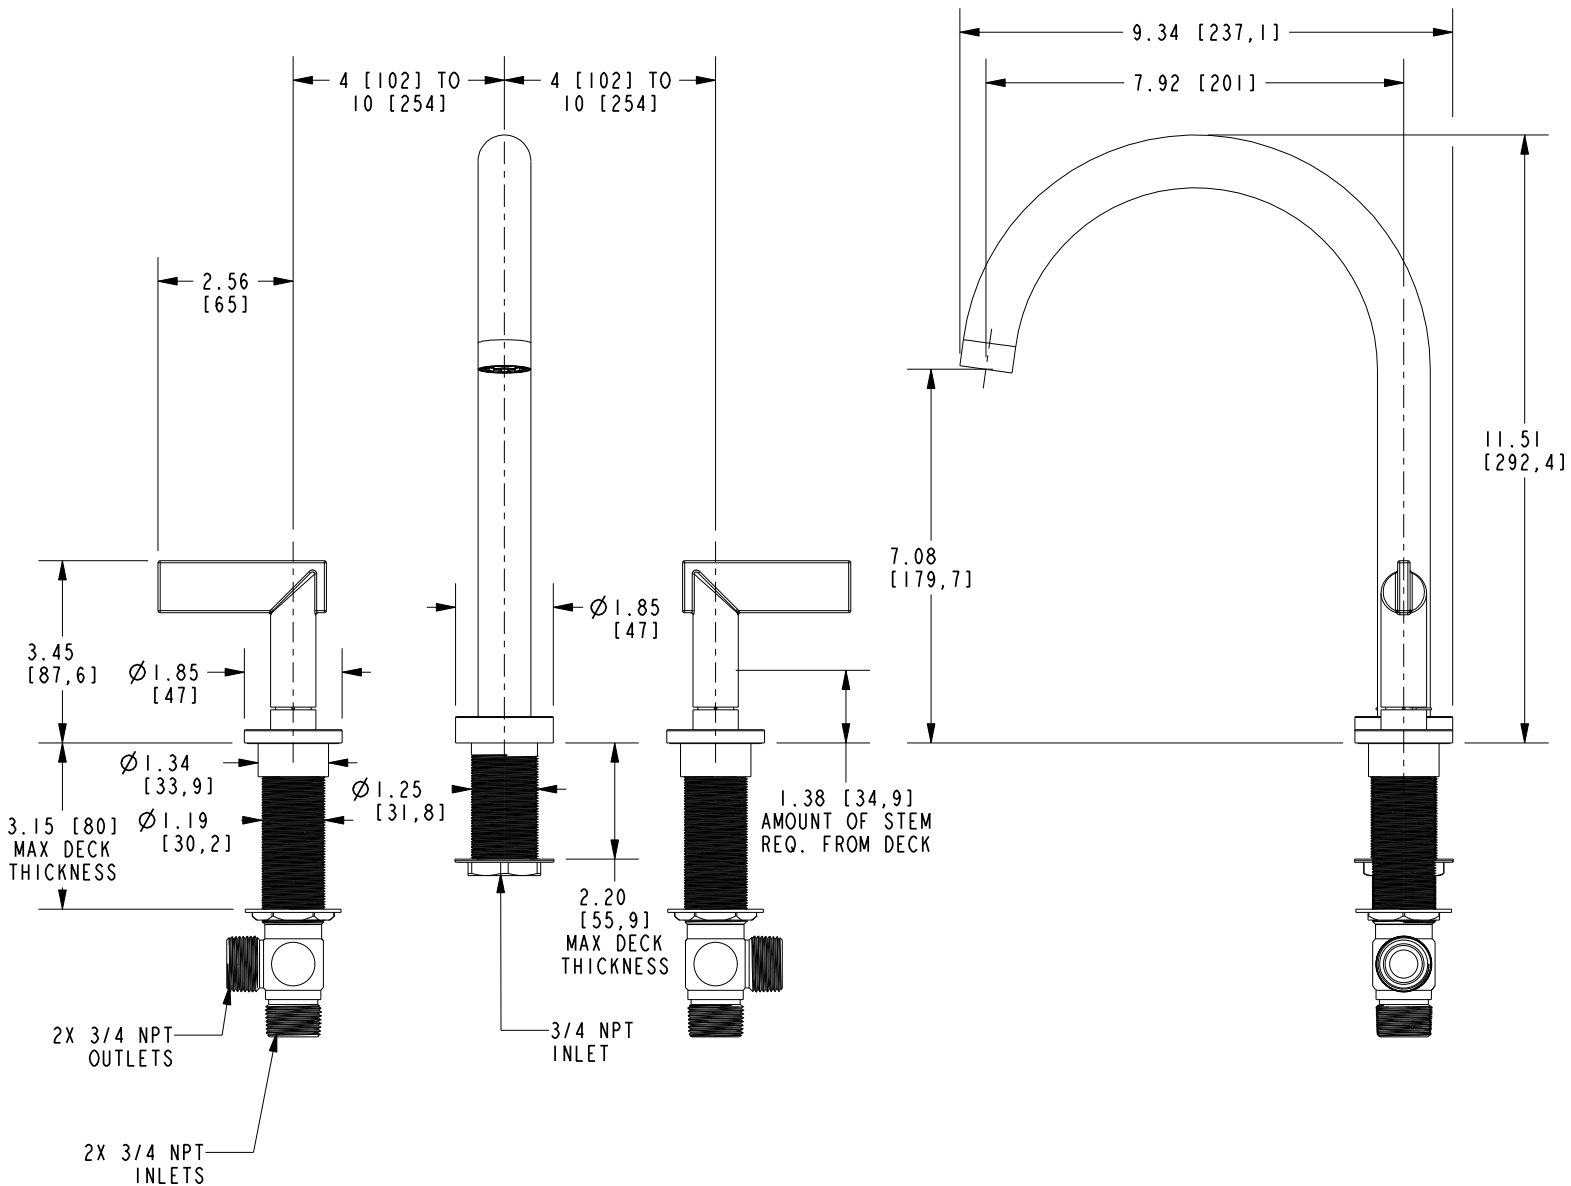

### Features

Solid brass construction  
 7.08" (18.0 cm) spout height at outlet  
 7.92" (20.1 cm) spout reach (c-c)  
 Intended for use with Newport Brass rough valve kit (Required Accessory) which incorporates the following:  
 -Brass valve bodies and quick-connect spout fitting  
 -Quarter-turn washerless ceramic disc 3/4" valve cartridges  
 ADA Compliant

### ACCESSORY REQUIRED

<b>System Element</b>	Deck Tub Valve
<b>Description</b>	2-Valve Assembly With Quick Connect Spout Adapter
<b>Inlet/Outlet Size</b>	3/4" / 3/4"
<b>Part Number</b>	1-697
<b>Image</b>	

## PRODUCT DIMENSIONS (Units are in inches)

Product Dimensions are provided for reference only. For specific product installation guidelines, please reference the Installation Instructions of the product being installed.