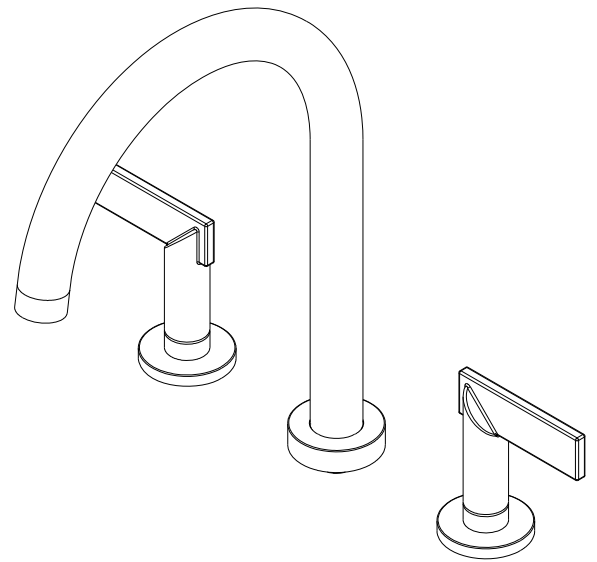

### Features

Solid brass construction  
 7.08" (18.0 cm) spout height at outlet  
 7.92" (20.1 cm) spout reach (c-c)  
 Intended for use with Newport Brass rough valve kit (Required Accessory) which incorporates the following:  
 -Brass valve bodies and quick-connect spout fitting  
 -Quarter-turn washerless ceramic disc 3/4" valve cartridges  
 ADA Compliant

### ROMAN TUB DECK TRIM

### ACCESSORY REQUIRED

<b>System Element</b>	Deck Tub Valve
<b>Description</b>	2-Valve Assembly With Quick Connect Spout Adapter
<b>Inlet/Outlet Size</b>	3/4" / 3/4"
<b>Part Number</b>	1-697
<b>Image</b>	