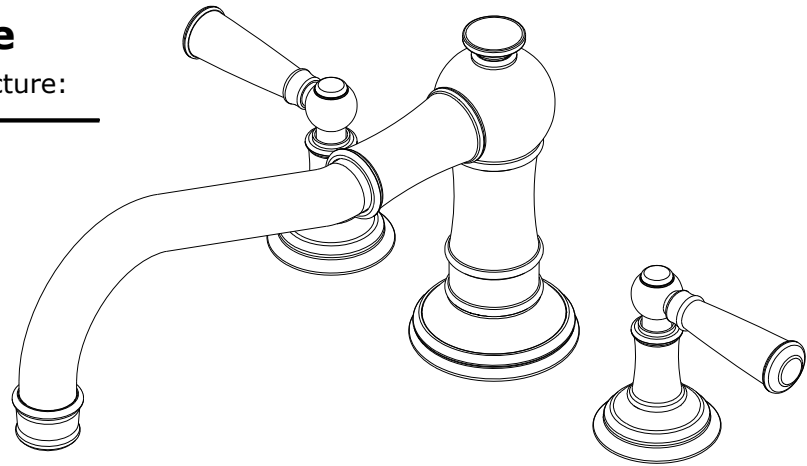

JACOBEAN

ROMAN TUB DECK TRIM

3-2476

Features

Solid brass construction
 3.33" (8.5 cm) spout height at outlet
 10.96" (27.8 cm) spout reach (c-c)
 Intended for use with Newport Brass rough valve kit (Required Accessory) which incorporates the following:
 -Brass valve bodies and quick-connect spout fitting
 -Quarter-turn washerless ceramic disc 3/4" valve cartridges
 ADA Compliant

ACCESSORY REQUIRED

System Element	Deck Rub Valve
Description	2-Valve Assembly With Quick Connect Spout Adapter
Inlet/Outlet Size	3/4"
Part Number	1-502
Image	