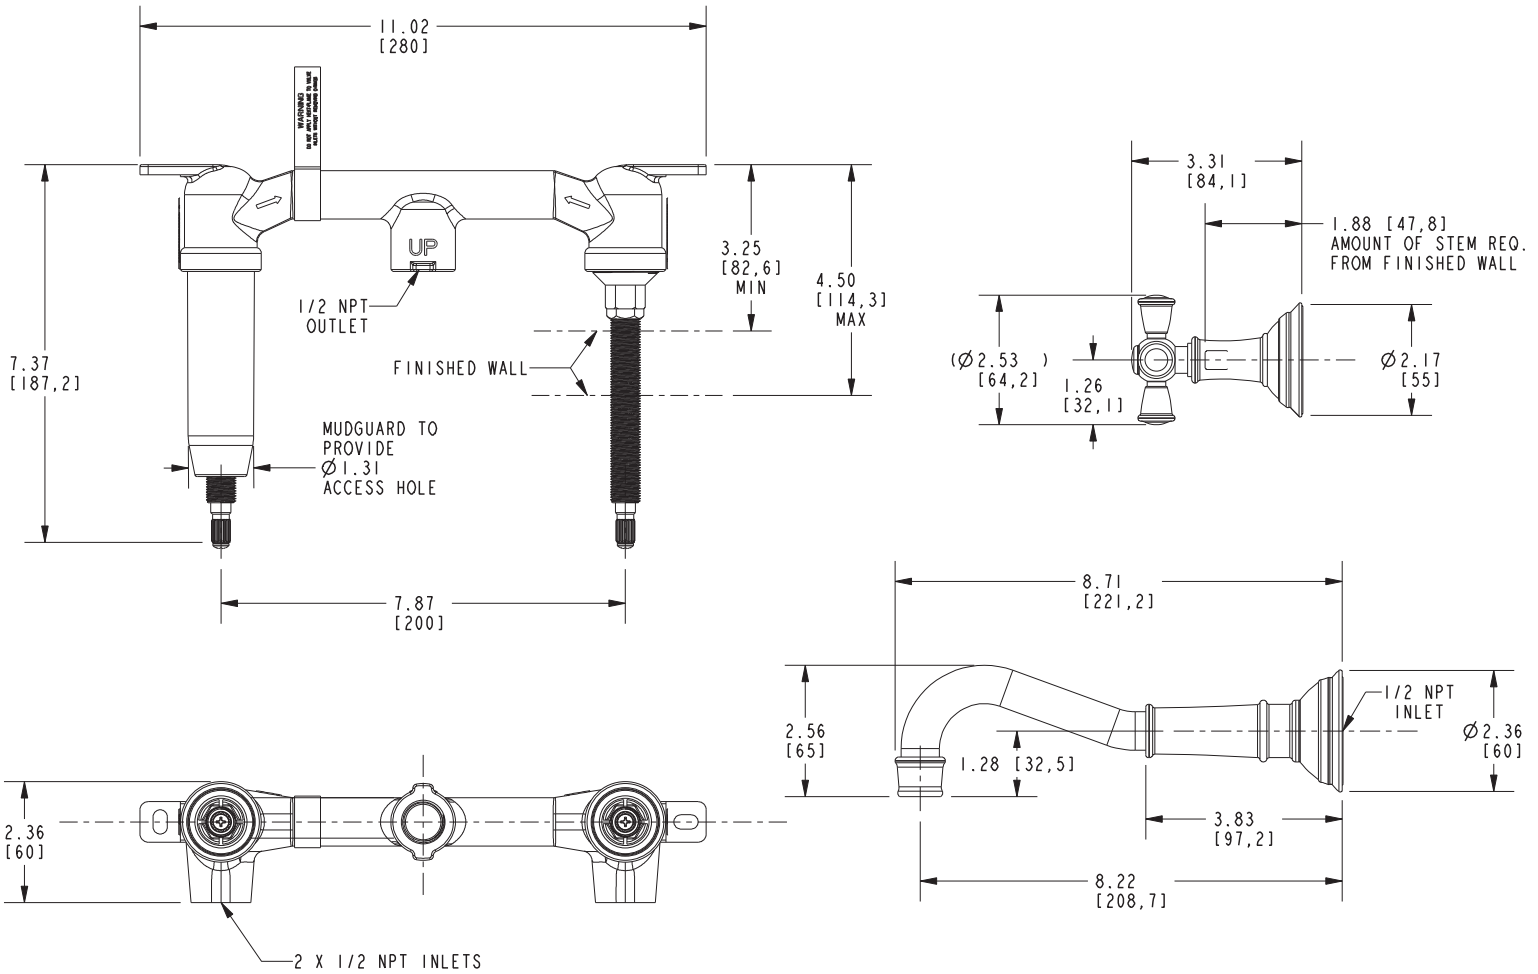

Features

- Solid brass construction
- 8.22" (20.9 cm) spout reach (wall-to-center)
- 1/2" NPT spout inlet fitting
- Rough valve incorporates a brass valve body assembly
- Rough valve incorporates quarter-turn washerless ceramic disc valve cartridges
- Intended for use with Newport Brass rough valve as specified (Required Accessory)
- ADA Compliant
- 1.2 GPM (4.5 LPM) Max

Required Accessory

Application	Wall Lavatory Rough Valve
Description	2-Cartridge Assembly
Inlet/Outlet Size	1/2"
Part Number	1-532U
Image	

Product Specification Add "Color / Finish" suffix to Model number, below.

The Wall-Mounted Lavatory Faucet shall be made of solid brass construction. Wall-Mounted Lavatory Faucet shall incorporate cross handles and a 8.22" (20.9 cm) spout (wall-to-center) that incorporates a 1/2" NPT inlet fitting. Rough valve shall incorporate a brass valve body assembly and quarter-turn washerless ceramic disc valve cartridges. Wall-Mounted Lavatory Faucet shall be Newport Brass Model 3-2461/_____ and Newport Brass rough valve shall be 1-532U.

3-2461

Product dimensions are provided for reference only. For specific product installation guidelines, please reference the installation instructions of the product being installed.

Jacobean Wall-Mounted Lavatory Trim
3-2461