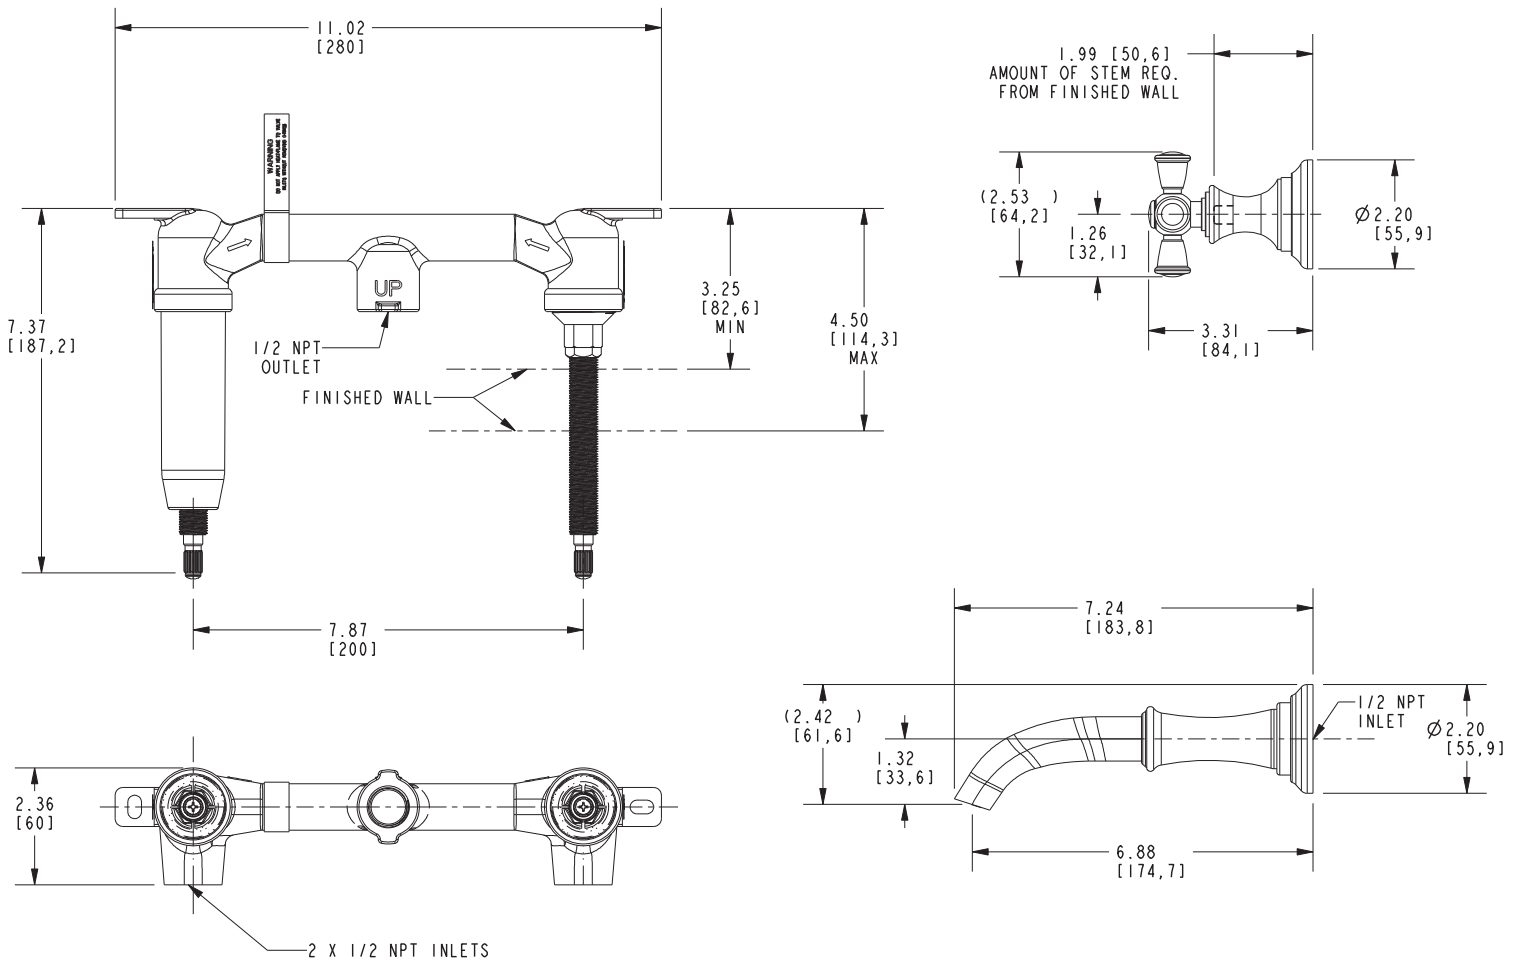

Wall-Mounted Lavatory Trim

3-2441

Features

- Solid brass construction
- 6.88" (17.5 cm) spout reach (wall-to-center)
- 1/2" NPT spout inlet fitting
- Rough valve incorporates a brass valve body assembly
- Rough valve incorporates quarter-turn washerless ceramic disc valve cartridges
- Intended for use with Newport Brass rough valve as specified (Required Accessory)
- ADA Compliant
- 1.2 GPM (4.5 LPM) Max

Required Accessory

Application	Wall Lavatory Rough Valve
Description	2-Cartridge Assembly
Inlet/Outlet Size	1/2"
Part Number	1-532U
Image	

Product Specification Add "Color / Finish" suffix to Model number, below.

The Wall-Mounted Lavatory Faucet shall be made of solid brass construction. Wall-Mounted Lavatory Faucet shall incorporate cross handles and a 6.88" (17.5 cm) spout (wall-to-center) that incorporates a 1/2" NPT inlet fitting. Rough valve shall incorporate a brass valve body assembly and quarter-turn washerless ceramic disc valve cartridges. Wall-Mounted Lavatory Faucet shall be Newport Brass Model 3-2441/____ and Newport Brass rough valve shall be 1-532U.

3-2441

Product dimensions are provided for reference only. For specific product installation guidelines, please reference the installation instructions of the product being installed.

Sutton Wall-Mounted Lavatory Trim 3-2441