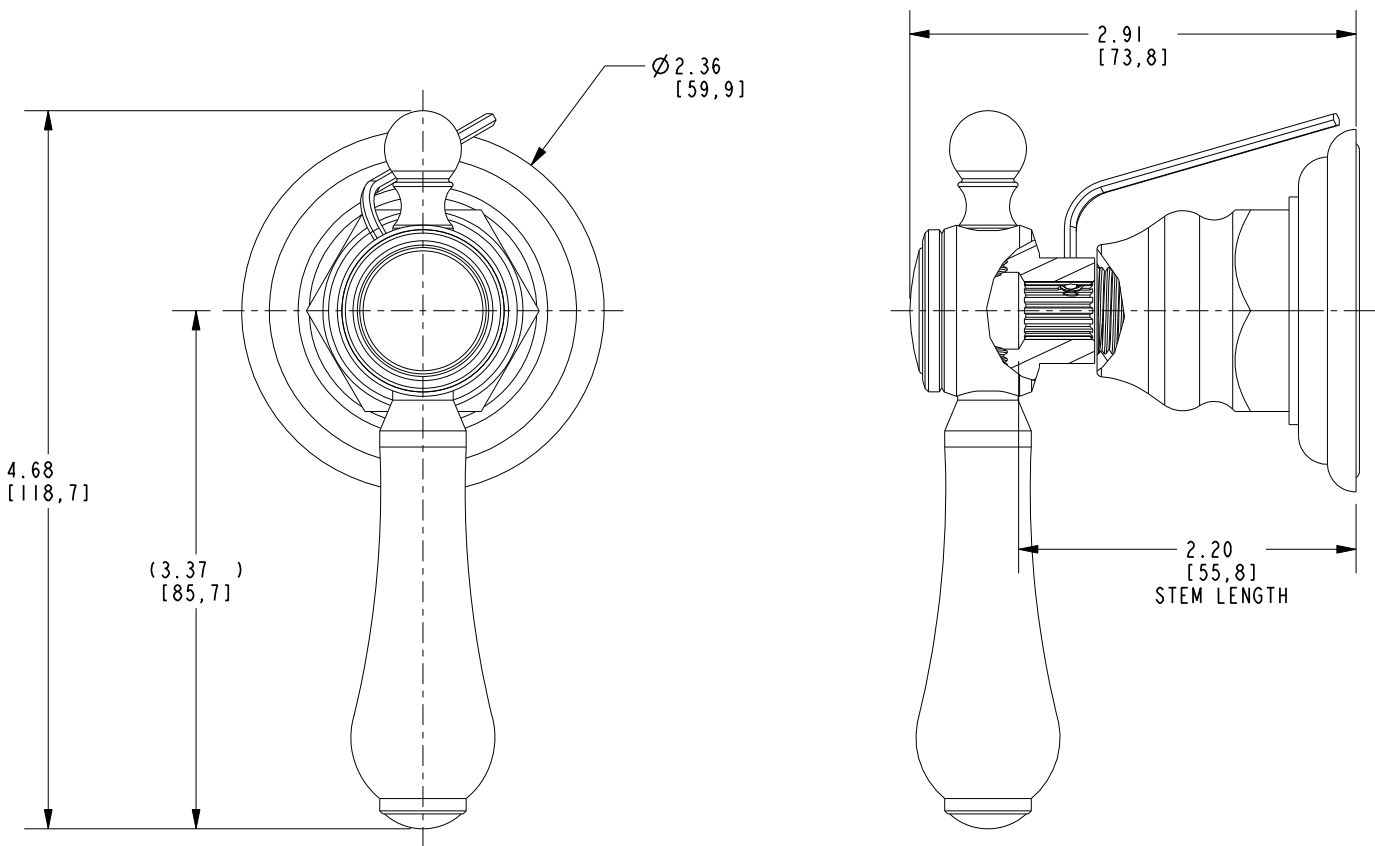

3-241B

PRODUCT DIMENSIONS *(Units are in inches)*

Product Dimensions are provided for reference only. For specific product installation guidelines, please reference the Installation Instructions of the product being installed.

Lever handle Trim

3-241B

Page 2 of 2
EN- 4989
REV D

NEWPORT BRASS
Flawless Beauty. From Faucet to Finish.

t: 949.417.5207 | www.newportbrass.com
©2025 NewportBrass