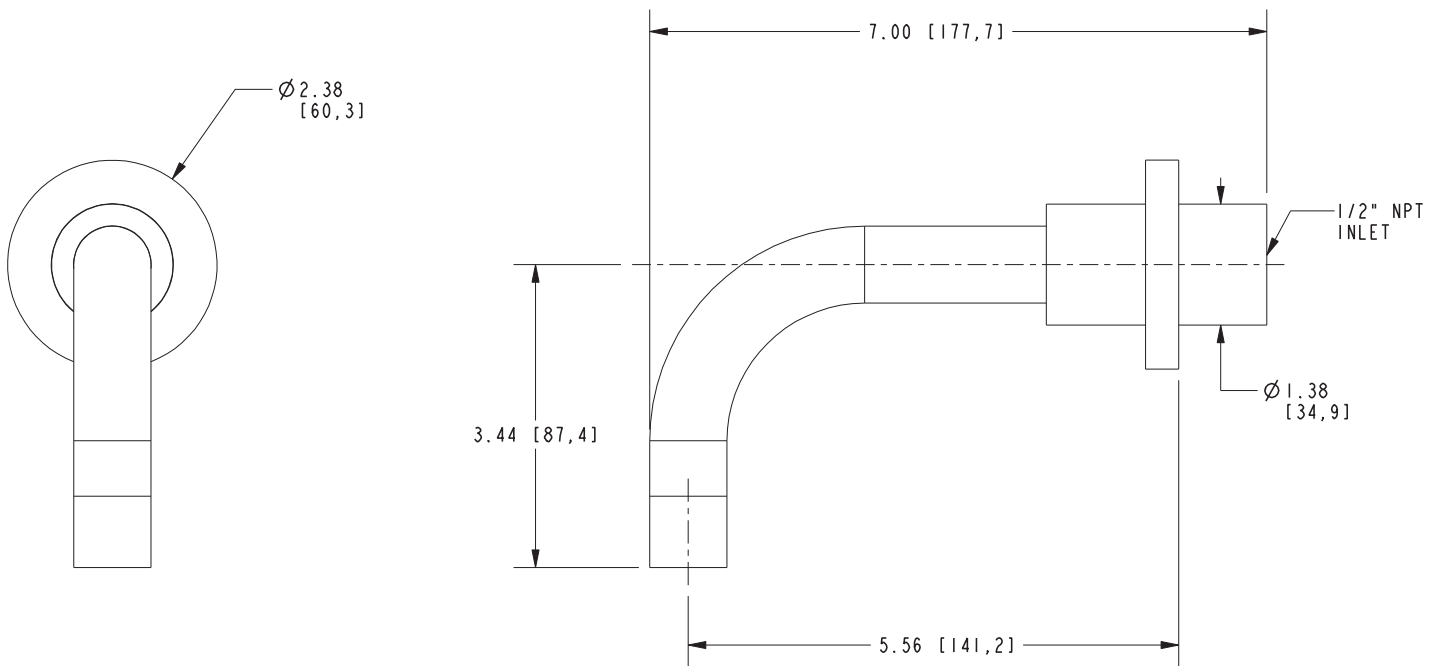

NEWPORT BATH

Features

- Solid brass construction
- 7.00" (17.8 cm) spout length
- 1/2" NPT inlet fitting
- Complements East Linear, East Square, Slater and Tyler product series

Wall Tub Spout

3-234

Codes / Standards Compliance

Specified Model

Model	Description	Colors Finishes
3-234	Wall Tub Spout	<input type="checkbox"/> 10B <input type="checkbox"/> 15 <input type="checkbox"/> 15S <input type="checkbox"/> 26 <input type="checkbox"/> Other

Product Specification Add "Color / Finish" suffix to Model number, below.

The Wall-Mounted Tub Spout shall be made of solid brass construction. Tub spout shall have a length of 7.00" (17.8 cm) and incorporate a 1/2" NPT inlet fitting. Tub Spout shall be Newport Brass Model 3-234/____.

3-234

PRODUCT DIMENSIONS *(Units are in inches)*

Newport Bath Wall Tub Spout 3-234