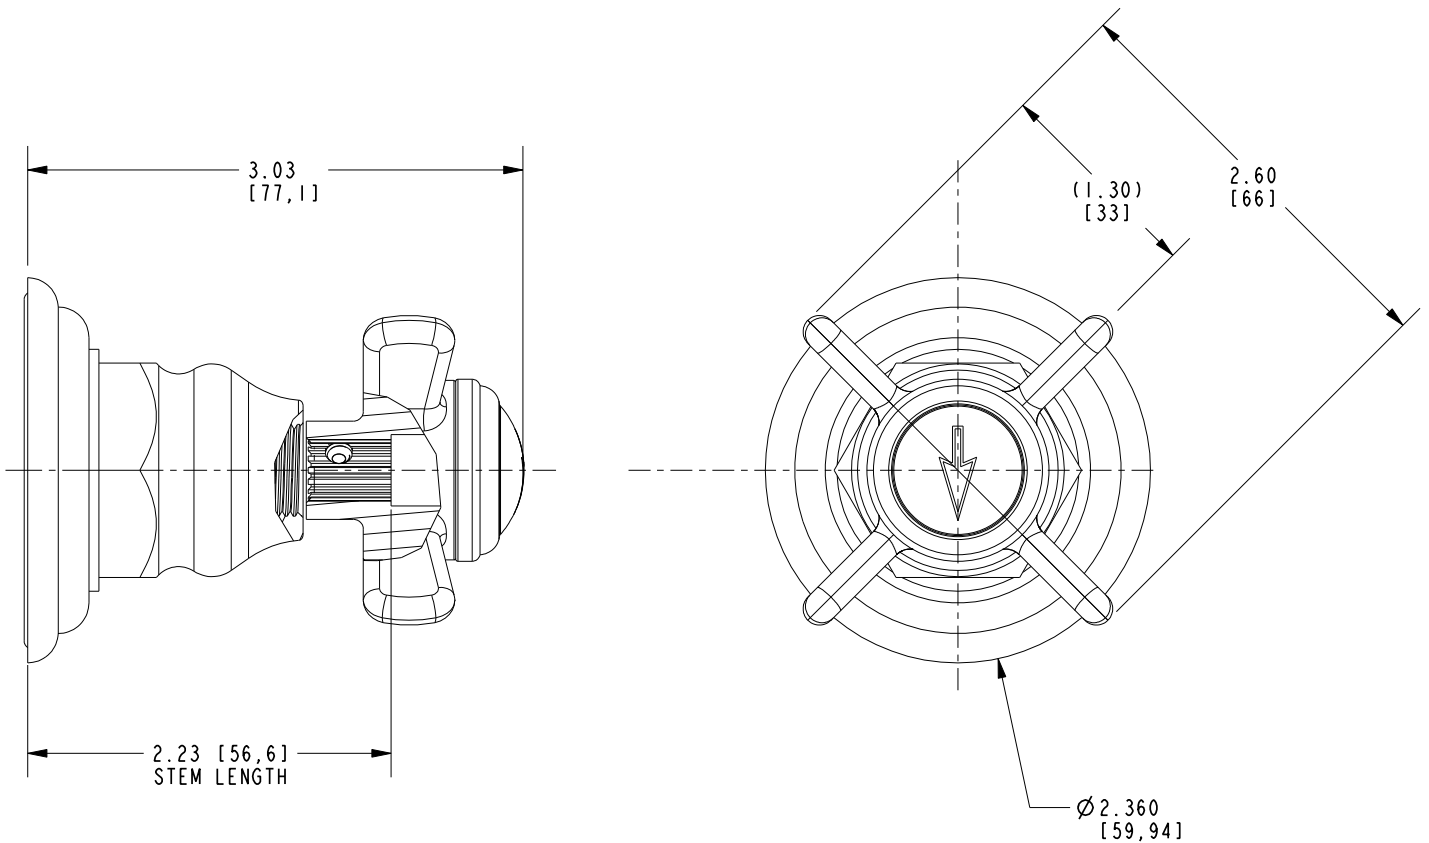

FAIRFIELD

Cross handle Trim

3-230

Features

Solid brass construction
Complements Complements Fairfield product series
Cross Handle is ADA compliant when used with Newport Brass valves.
Intended for use with: Bidets - Balanced Pressure Shower - Roman Tub Faucets -
Shower Control Valves and Diverters - Wide Spread Faucets - Wall Mounted Faucets

Note: Also intended for use as a replacement Cross Handle Trim assembly for deck and wall-mounted faucets, tubs and bidets.

Codes / Standards Compliance

Meets or exceeds the following at date of manufacture:

All applicable US Federal and State material regulations

3-230

PRODUCT DIMENSIONS *(Units are in inches)*

Product Dimensions are provided for reference only. For specific product installation guidelines, please reference the Installation Instructions of the product being installed.