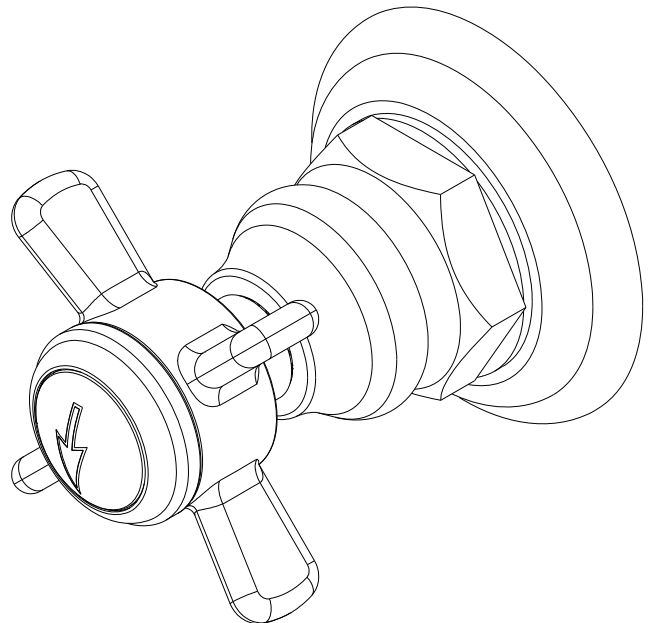

FAIRFIELD

Cross handle Trim

3-230

Features

Solid brass construction
Complements Complements Fairfield product series
Cross Handle is ADA compliant when used with Newport Brass valves.
Intended for use with: Bidets - Balanced Pressure Shower - Roman Tub Faucets -
Shower Control Valves and Diverters - Wide Spread Faucets - Wall Mounted Faucets

Note: Also intended for use as a replacement Cross Handle Trim assembly for deck and wall-mounted faucets, tubs and bidets.

Codes / Standards Compliance

Meets or exceeds the following at date of manufacture:

All applicable US Federal and State material regulations

3-230

PRODUCT DIMENSIONS *(Units are in inches)*

Product Dimensions are provided for reference only. For specific product installation guidelines, please reference the Installation Instructions of the product being installed.

Cross handle Trim

3-230

Page 2 of 2
EN- 4989
REV E

NEWPORT BRASS
Flawless Beauty. From Faucet to Finish.

t: 949.417.5207 | www.newportbrass.com
©2025 NewportBrass