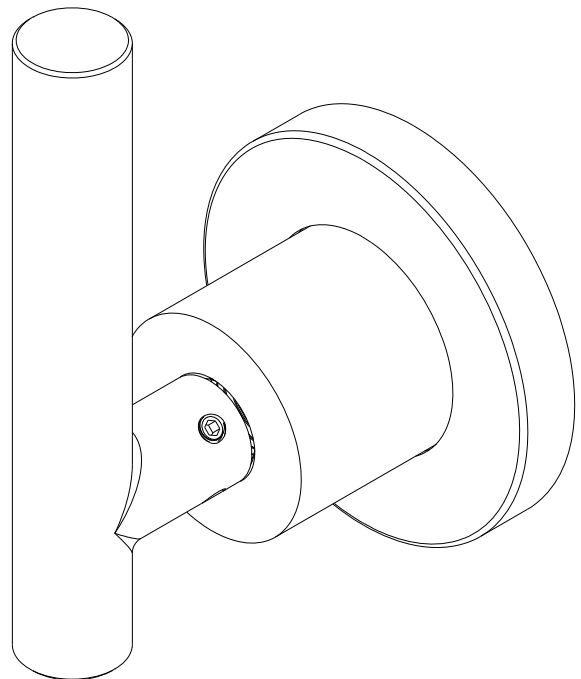

EAST SQUARE

Features

Solid brass construction
Complements Complements East Square product series
Lever Handle is ADA compliant when used with Newport Brass valves
Intended for use with: Bidets - Balanced Pressure Shower - Roman Tub Faucets -
Shower Control Valves and Diverters - Wide Spread Faucets - Wall Mounted Faucets

Note: Also intended for use as a replacement Cross Handle Trim assembly for deck
and wall-mounted faucets, tubs and bidets.

Lever handle Trim

3-227LH

Codes / Standards Compliance

Meets or exceeds the following at date of manufacture:

All applicable US Federal and State material regulations