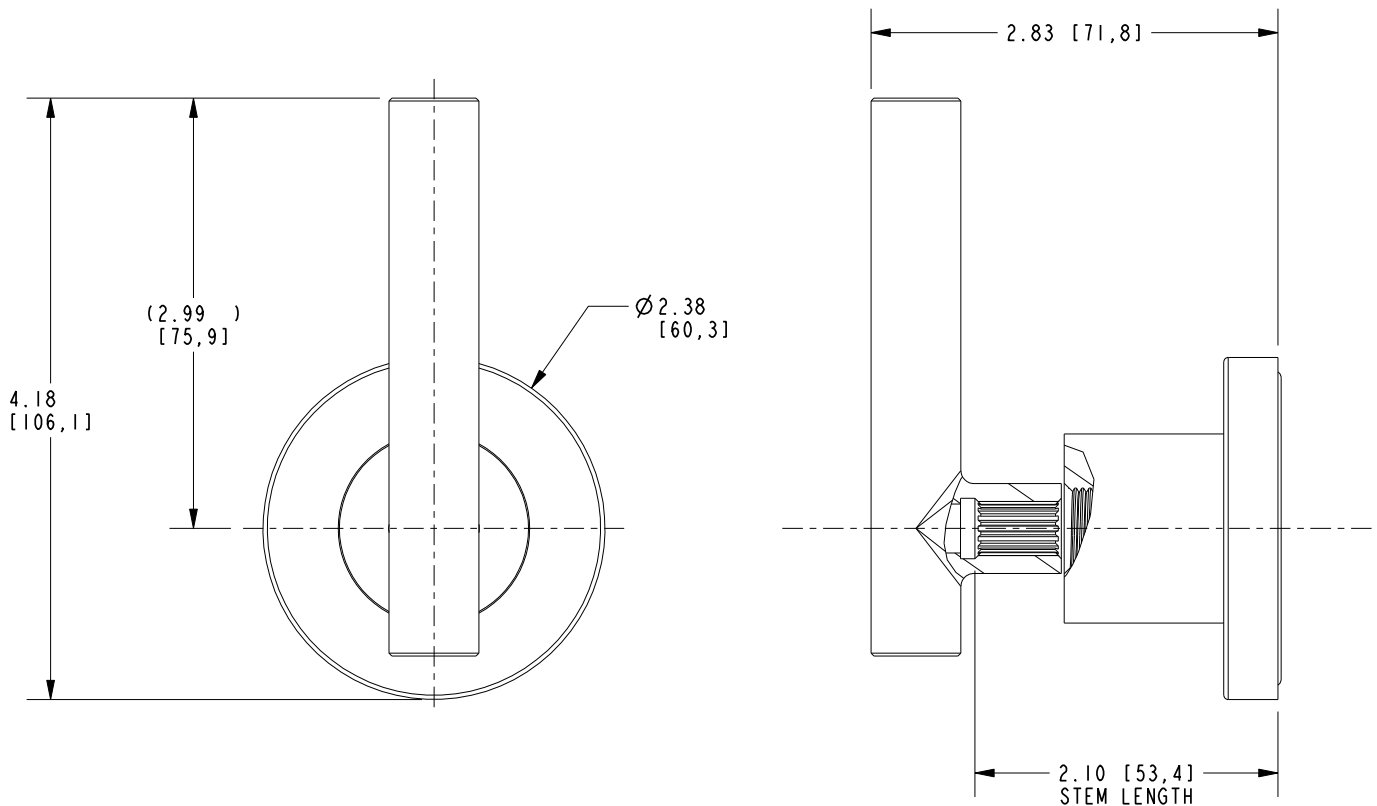

Note: Also intended for use as a replacement Cross Handle Trim assembly for deck  
and wall-mounted faucets, tubs and bidets.

Lever handle Trim

## PRODUCT DIMENSIONS *(Units are in inches)*

Product Dimensions are provided for reference only. For specific product installation guidelines, please reference the Installation Instructions of the product being installed.