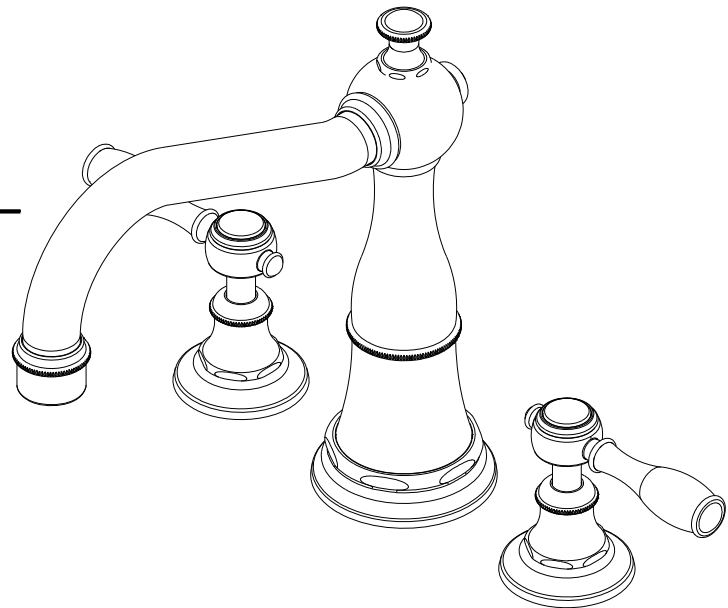

VICTORIA

ROMAN TUB DECK TRIM

3-1776

Features

Solid brass construction
 6.19" (16.0 cm) spout height at outlet
 8.40" (21.3 cm) spout reach (c-c)
 Intended for use with Newport Brass rough valve kit (Required Accessory) which incorporates the following:
 -Brass valve bodies and quick-connect spout fitting
 -Quarter-turn washerless ceramic disc 3/4" valve cartridges
 ADA Compliant

ACCESSORY REQUIRED	
System Element	Deck Tub Valve
Description	2-Valve Assembly With Quick Connect Spout Adapter
Inlet/Outlet Size	3/4"
Part Number	1-586
Image	

3-1776

PRODUCT DIMENSIONS *(Units are in inches)*