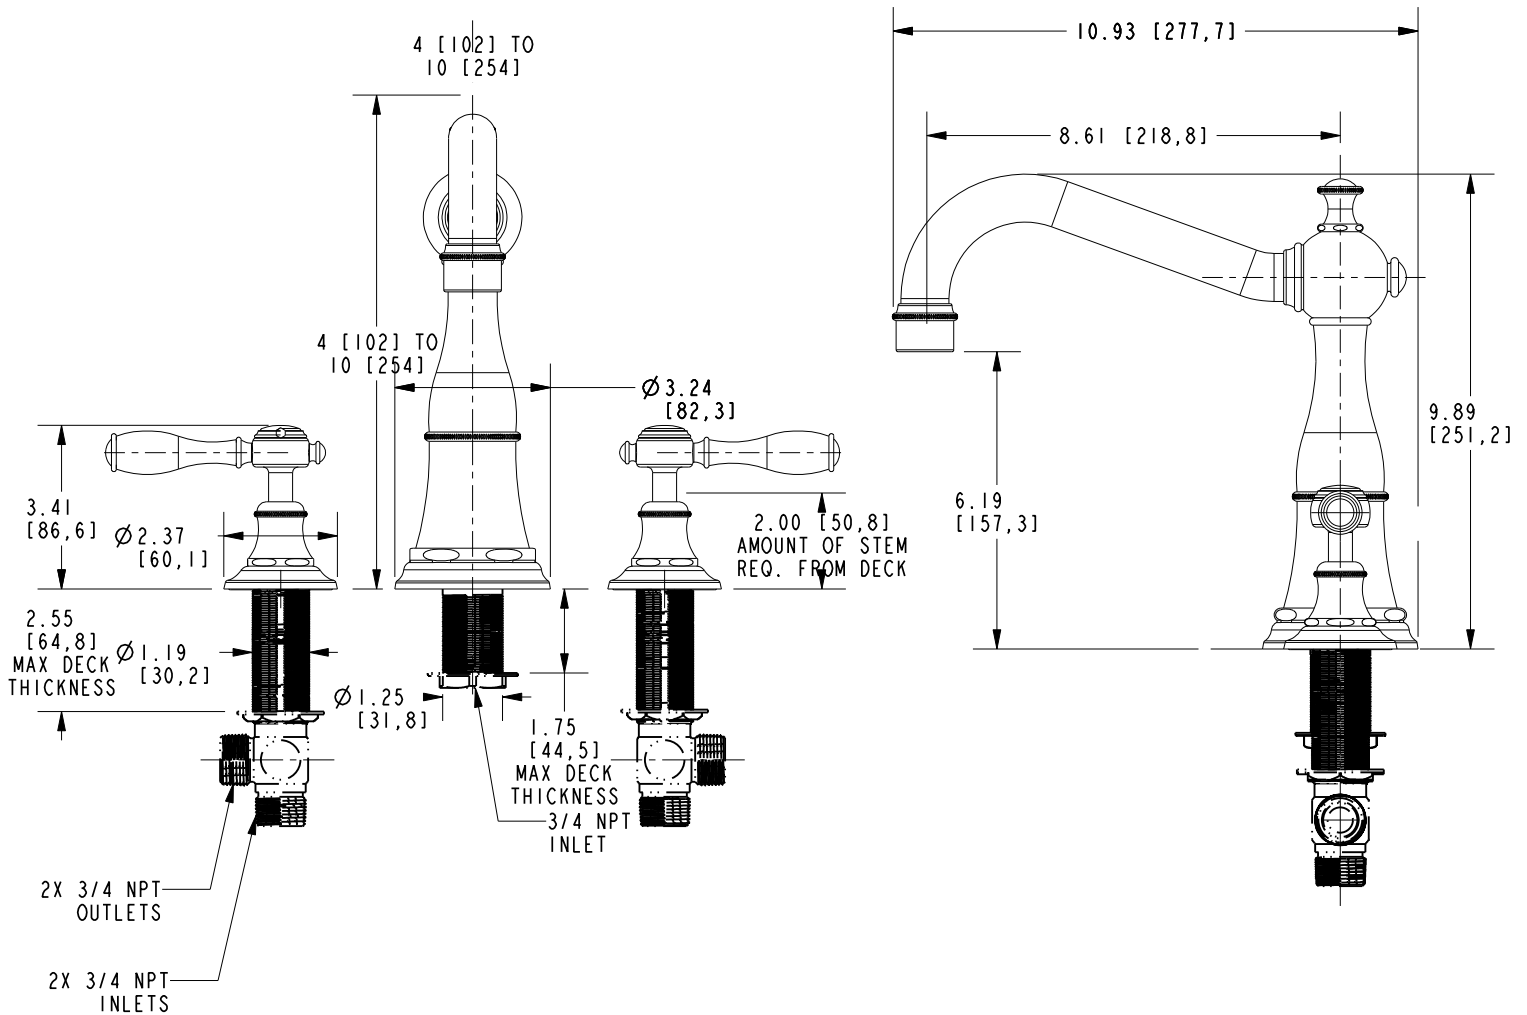

VICTORIA

ROMAN TUB DECK TRIM

3-1776

Features

Solid brass construction
 6.19" (16.0 cm) spout height at outlet
 8.40" (21.3 cm) spout reach (c-c)
 Intended for use with Newport Brass rough valve kit (Required Accessory) which incorporates the following:
 -Brass valve bodies and quick-connect spout fitting
 -Quarter-turn washerless ceramic disc 3/4" valve cartridges
 ADA Compliant

ACCESSORY REQUIRED	
System Element	Deck Tub Valve
Description	2-Valve Assembly With Quick Connect Spout Adapter
Inlet/Outlet Size	3/4"
Part Number	1-586
Image	

3-1776

PRODUCT DIMENSIONS *(Units are in inches)*

Product Dimensions are provided for reference only. For specific product installation guidelines, please reference the Installation Instructions of the product being installed.

ROMAN TUB DECK TRIM

3-1776