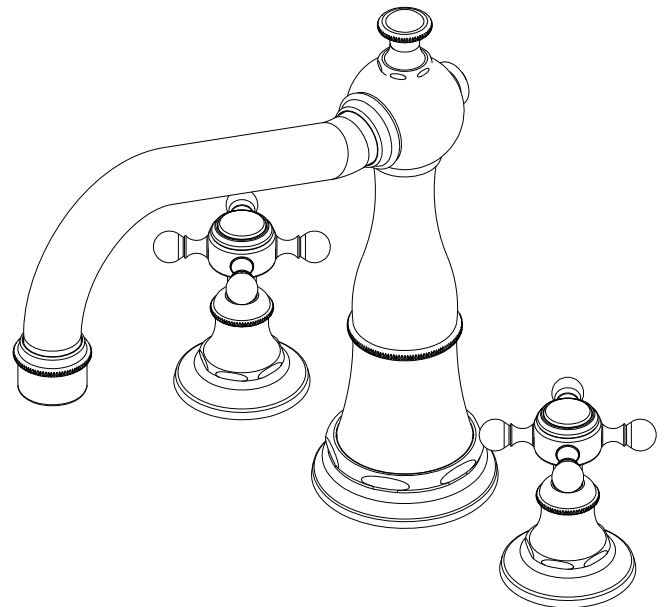

VICTORIA

ROMAN TUB DECK TRIM

3-1766

Features

Solid brass construction
 6.19" (16.0 cm) spout height at outlet
 8.65" (21.9 cm) spout reach (c-c)
 Intended for use with Newport Brass rough valve kit (Required Accessory) which incorporates the following:
 -Brass valve bodies and quick-connect spout fitting
 -Quarter-turn washerless ceramic disc 3/4" valve cartridges
 ADA Compliant

ACCESSORY REQUIRED	
System Element	Deck Tub Valve
Description	2-Valve Assembly With Quick Connect Spout Adapter
Inlet/Outlet Size	3/4"
Part Number	1-586
Image	

3-1766

PRODUCT DIMENSIONS *(Units are in inches)*