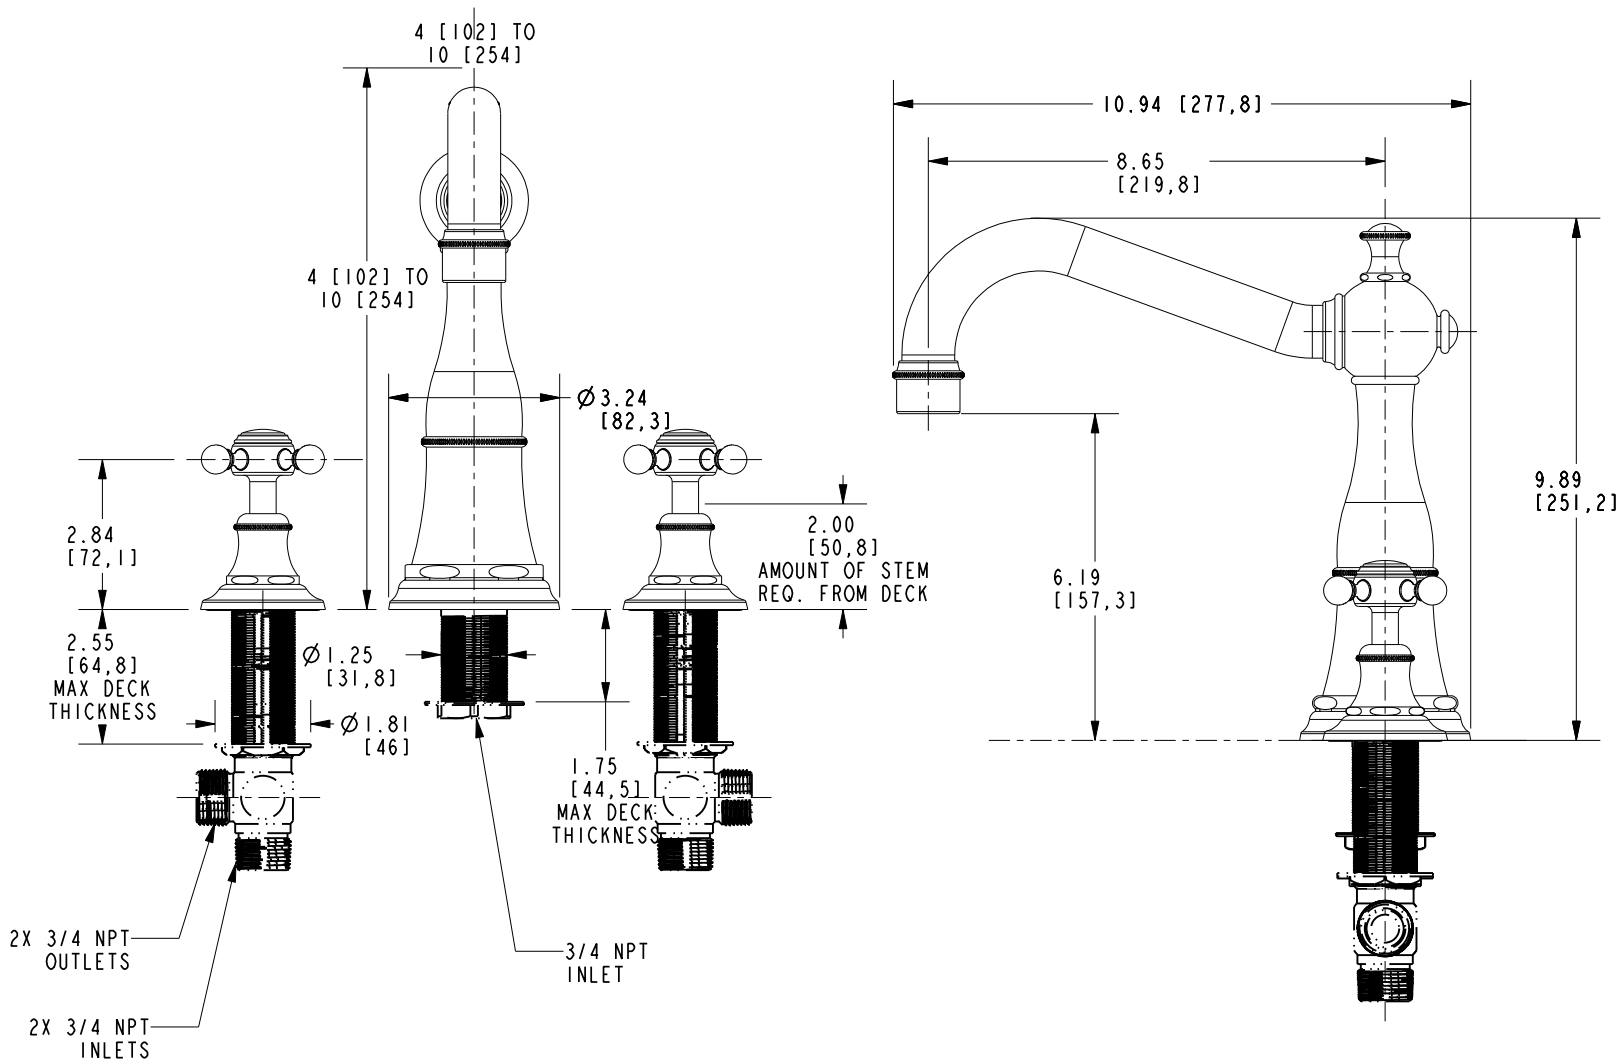

VICTORIA

ROMAN TUB DECK TRIM

3-1766

Features

Solid brass construction
 6.19" (16.0 cm) spout height at outlet
 8.65" (21.9 cm) spout reach (c-c)
 Intended for use with Newport Brass rough valve kit (Required Accessory) which incorporates the following:
 -Brass valve bodies and quick-connect spout fitting
 -Quarter-turn washerless ceramic disc 3/4" valve cartridges
 ADA Compliant

ACCESSORY REQUIRED	
System Element	Deck Tub Valve
Description	2-Valve Assembly With Quick Connect Spout Adapter
Inlet/Outlet Size	3/4"
Part Number	1-586
Image	

3-1766

PRODUCT DIMENSIONS *(Units are in inches)*

Product Dimensions are provided for reference only. For specific product installation guidelines, please reference the Installation Instructions of the product being installed.

ROMAN TUB DECK TRIM

3-1766