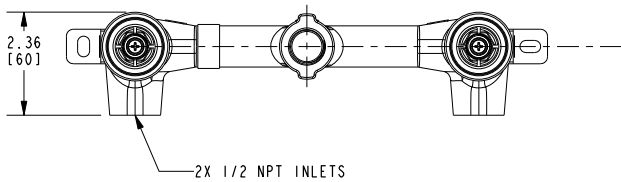

VICTORIA

Wall-Mounted Lavatory Trim

3-1761

Features

- Solid brass construction
- 7.70" (19.6 cm) spout reach (wall-to-center)
- 1/2" NPT spout inlet fitting
- Rough valve incorporates a brass valve body assembly
- Rough valve incorporates quarter-turn washerless ceramic disc valve cartridges
- Intended for use with Newport Brass rough valve as specified (Required Accessory)
- ADA Compliant
- 1.2 GPM (4.5 LPM) Max

Required Accessory

Application	Wall Lavatory Rough Valve
Description	2-Cartridge Assembly
Inlet/Outlet Size	1/2"
Part Number	1-532U
Image	

Product Specification Add "Color / Finish" suffix to Model number, below.

The Wall-Mounted Lavatory Faucet shall be made of solid brass construction. Wall-Mounted Lavatory Faucet shall incorporate cross handles and a 7.70" (19.6 cm) spout (wall-to-center) that incorporates a 1/2" NPT inlet fitting. Rough valve shall incorporate a brass valve body assembly and quarter-turn washerless ceramic disc valve cartridges. Wall-Mounted Lavatory Faucet shall be Newport Brass Model 3-1761/_____ and Newport Brass rough valve shall be 1-532U.

3-1761

Product dimensions are provided for reference only. For specific product installation guidelines, please reference the installation instructions of the product being installed.

Victoria Wall-Mounted Lavatory Trim 3-1761