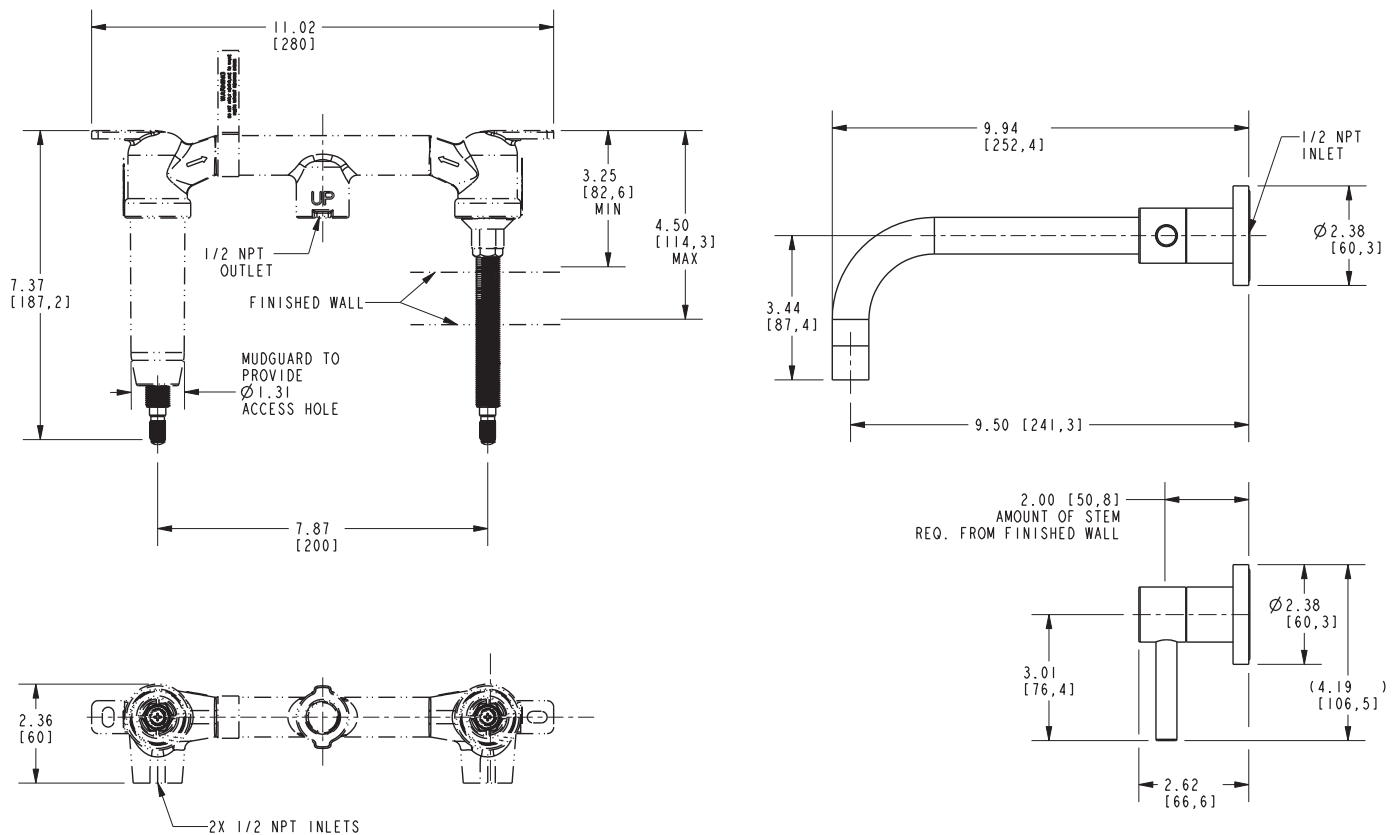

EAST LINEAR

Features

- Solid brass construction
- 9.50" (24.1 cm) spout reach (wall-to-center)
- 1/2" NPT spout inlet fitting
- Rough valve incorporates a brass valve body assembly
- Rough valve incorporates quarter-turn washerless ceramic disc valve cartridges
- Intended for use with Newport Brass rough valve as specified (Required Accessory)
- ADA Compliant
- 1.2 GPM (4.5 LPM) Max

Required Accessory

Application	Wall Lavatory Rough Valve
Description	2-Cartridge Assembly
Inlet/Outlet Size	1/2"
Part Number	1-532U
Image	

Product Specification Add "Color / Finish" suffix to Model number, below.

The Wall-Mounted Lavatory Faucet shall be made of solid brass construction. Wall-Mounted Lavatory Faucet shall incorporate lever handles and a 9.50" (24.1 cm) spout (wall-to-center) that incorporates a 1/2" NPT inlet fitting. Rough valve shall incorporate a brass valve body assembly and quarter-turn washerless ceramic disc valve cartridges. Wall-Mounted Lavatory Faucet shall be Newport Brass Model 3-1501/_____ and Newport Brass rough valve shall be 1-532U.

3-1501

PRODUCT DIMENSIONS *(Units are in inches)*

Product dimensions are provided for reference only. For specific product installation guidelines, please reference the installation instructions of the product being installed.