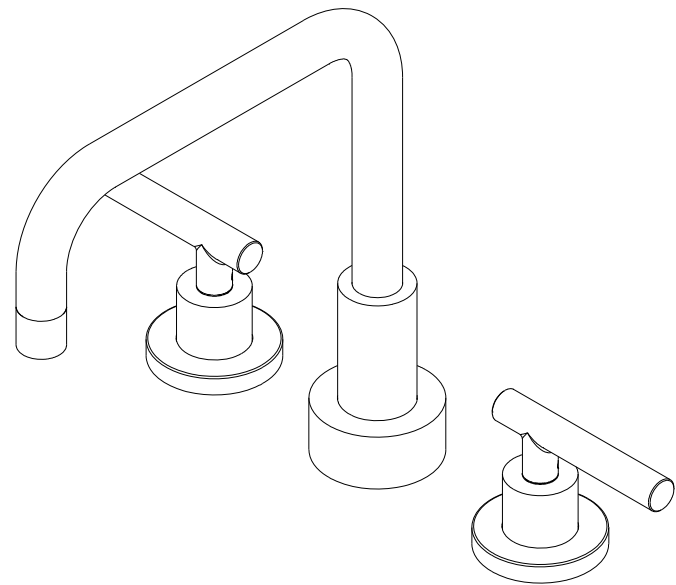

EAST SQUARE

ROMAN TUB DECK TRIM

3-1406L

Features

Solid brass construction
 6.35" (16.1 cm) spout height at outlet
 8.25" (21.0 cm) spout reach (c-c)
 Intended for use with Newport Brass rough valve kit (Required Accessory)
 which incorporates the following:
 - Brass valve bodies and quick-connect spout fitting
 - Brass valve bodies and quick-connect spout fitting
 ADA Compliant

ACCESSORY REQUIRED	
System Element	Deck Tub Valve
Description	2-Valve Assembly With Quick Connect Spout Adapter
Inlet/Outlet Size	3/4"
Part Number	1-502
Image	