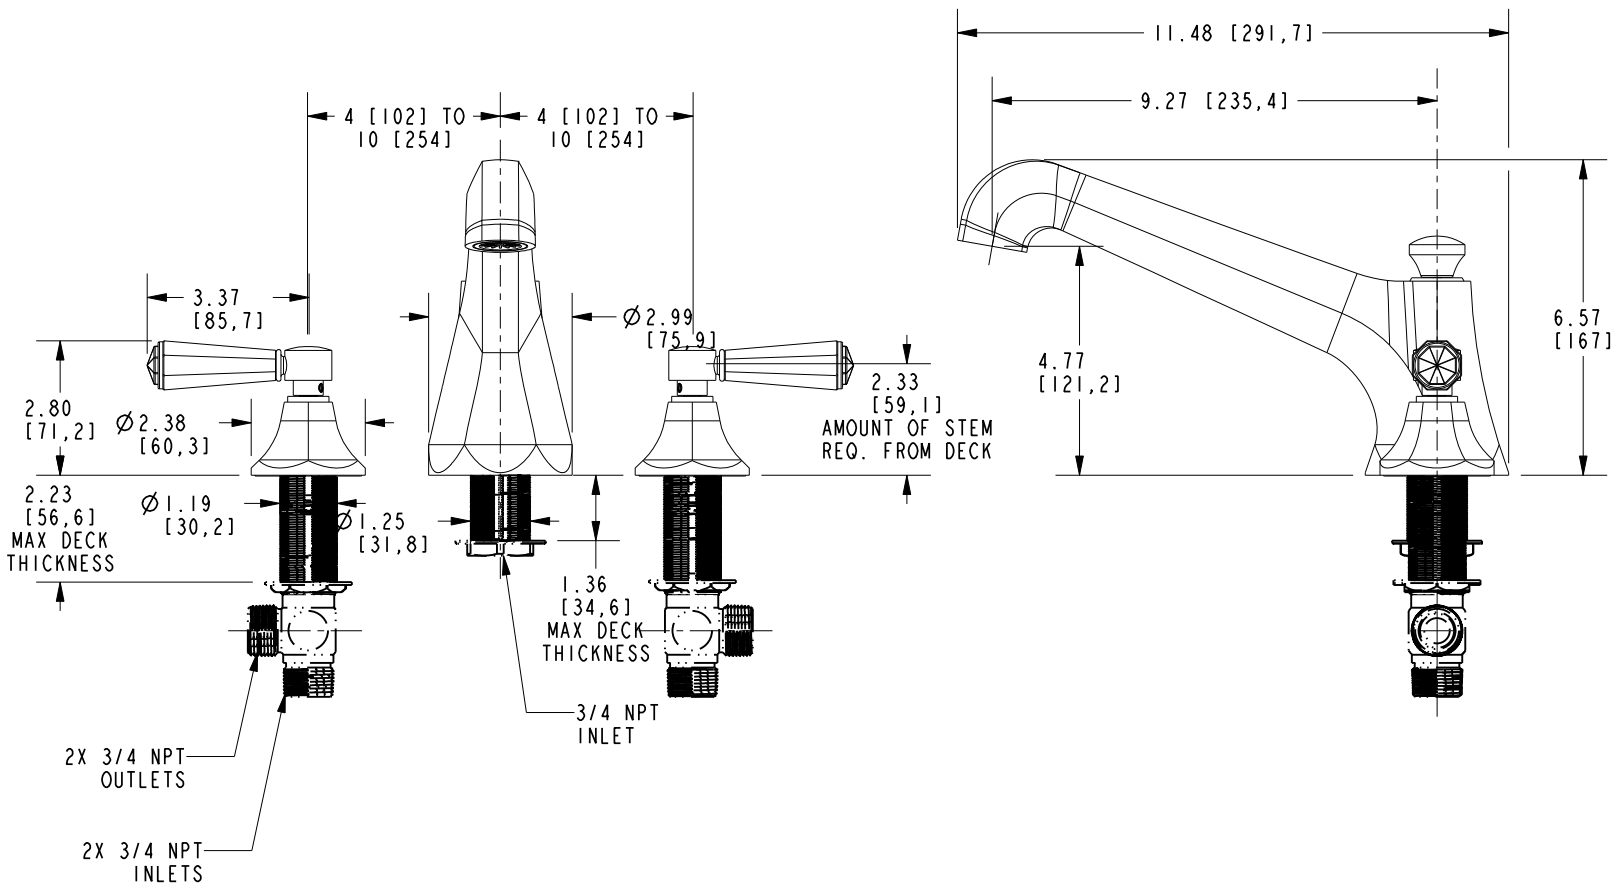

METROPOLE

ROMAN TUB DECK TRIM

3-1236

Features

Solid brass construction
 4.77" (12.1 cm) spout height at outlet
 9.27" (23.5 cm) spout reach (c-c)
 Intended for use with Newport Brass rough valve kit (Required Accessory) which incorporates the following:
 -Brass valve bodies and quick-connect spout fitting
 -Quarter-turn washerless ceramic disc 3/4" valve cartridges
 ADA Compliant

ACCESSORY REQUIRED	
System Element	Deck Tub Valve
Description	2-Valve Assembly With Quick Connect Spout Adapter
Inlet/Outlet Size	3/4"
Part Number	1-502
Image	

3-1236

PRODUCT DIMENSIONS *(Units are in inches)*

Product Dimensions are provided for reference only. For specific product installation guidelines, please reference the Installation Instructions of the product being installed.

ROMAN TUB DECK TRIM

3-1236