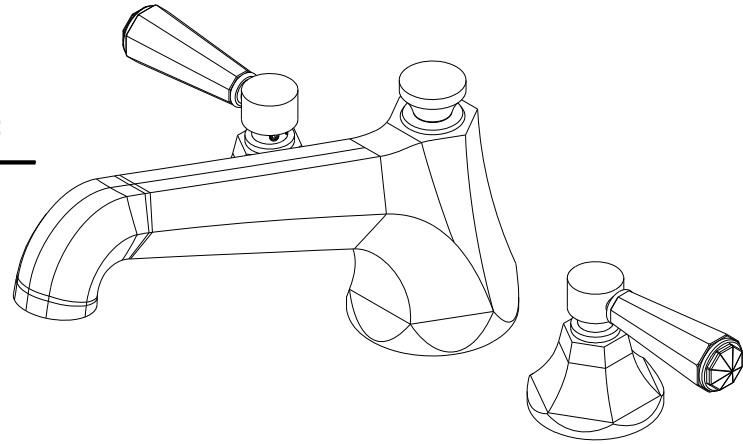

METROPOLE

ROMAN TUB DECK TRIM

3-1236

Features

Solid brass construction
 4.77" (12.1 cm) spout height at outlet
 9.27" (23.5 cm) spout reach (c-c)
 Intended for use with Newport Brass rough valve kit (Required Accessory) which incorporates the following:
 -Brass valve bodies and quick-connect spout fitting
 -Quarter-turn washerless ceramic disc 3/4" valve cartridges
 ADA Compliant

ACCESSORY REQUIRED	
System Element	Deck Tub Valve
Description	2-Valve Assembly With Quick Connect Spout Adapter
Inlet/Outlet Size	3/4"
Part Number	1-502
Image	

3-1236

PRODUCT DIMENSIONS *(Units are in inches)*