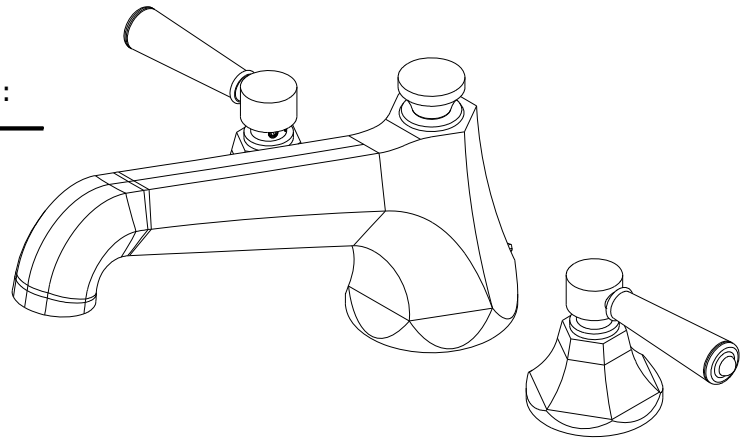

### Features

Solid brass construction  
 4.77" (12.1 cm) spout height at outlet  
 9.27" (23.5 cm) spout reach (c-c)  
 Intended for use with Newport Brass rough valve kit (Required Accessory)  
 which incorporates the following:

- Brass valve bodies and quick-connect spout fitting
- Quarter-turn washerless ceramic disc 3/4" valve cartridges

ADA Compliant

ACCESSORY REQUIRED	
<b>System Element</b>	Deck Rub Valve
<b>Description</b>	2-Valve Assembly With Quick Spout Adapter
<b>Inlet/Outlet Size</b>	3/4"
<b>Part Number</b>	1-502
<b>Image</b>	