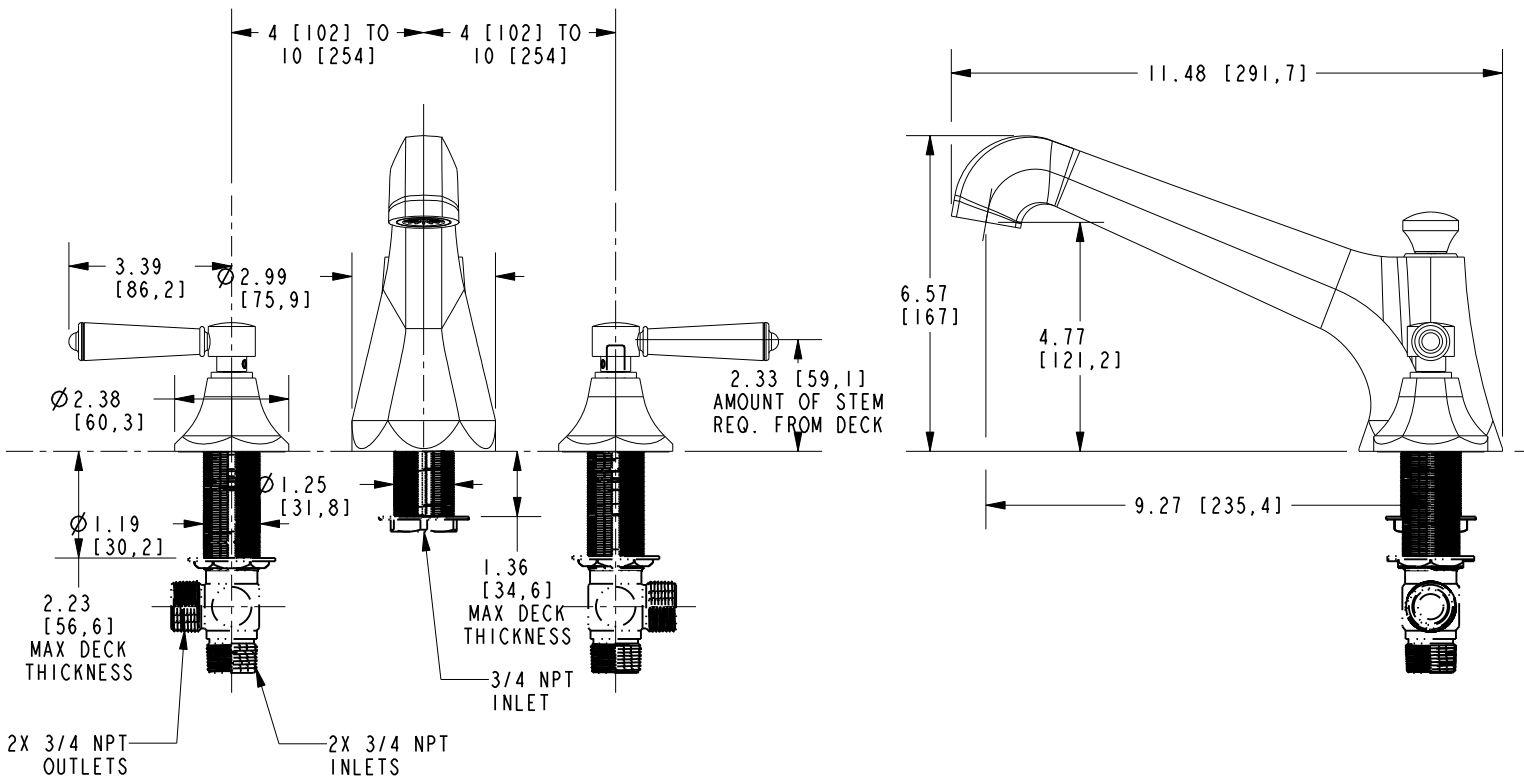

### Features

Solid brass construction  
 4.77" (12.1 cm) spout height at outlet  
 9.27" (23.5 cm) spout reach (c-c)  
 Intended for use with Newport Brass rough valve kit (Required Accessory)  
 which incorporates the following:

ACCESSORY REQUIRED	
<b>System Element</b>	Deck Rub Valve
<b>Description</b>	2-Valve Assembly With Quick Spout Adapter
<b>Inlet/Outlet Size</b>	3/4"
<b>Part Number</b>	1-502
<b>Image</b>	

## PRODUCT DIMENSIONS *(Units are in inches)*

Product Dimensions are provided for reference only. For specific product installation guidelines, please reference the Installation Instructions of the product being installed.