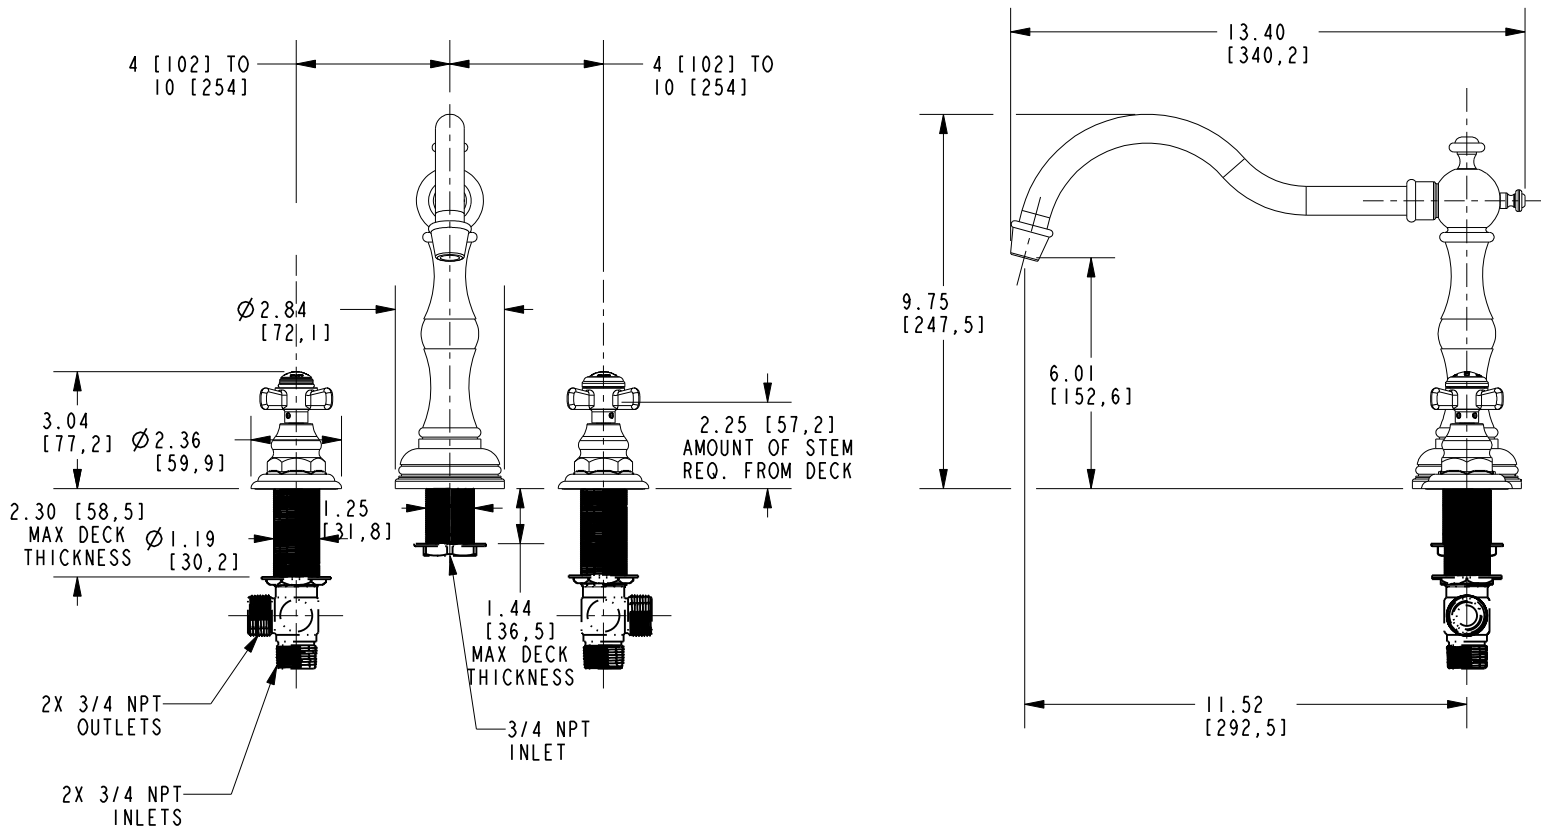

FAIRFIELD

ROMAN TUB DECK TRIM

3-1006

Features

Solid brass construction
 6.01" (15.3 cm) spout height at outlet
 11.52" (29.3 cm) spout reach (c-c)
 Intended for use with Newport Brass rough valve kit (Required Accessory) which incorporates the following:
 -Brass valve bodies and quick-connect spout fitting
 -Quarter-turn washerless ceramic disc 3/4" valve cartridges
 ADA Compliant

ACCESSORY REQUIRED

System Element	Deck Tub Valve
Description	2-Valve Assembly With Quick Spout Adapter
Inlet/Outlet Size	3/4"
Part Number	1-502
Image	

3-1006

PRODUCT DIMENSIONS *(Units are in inches)*

Product Dimensions are provided for reference only. For specific product installation guidelines, please reference the Installation Instructions of the product being installed.

ROMAN TUB DECK TRIM

3-1006

Page 2 of 2
EN- 5018
REV E

NEWPORT BRASS
Flawless Beauty. From Faucet to Finish.

t: 949.417.5207 | www.newportbrass.com
©2025 NewportBrass