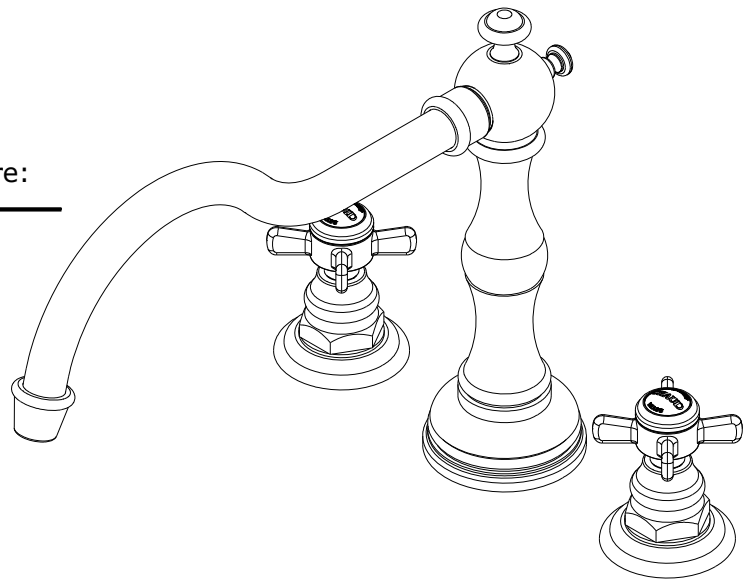

FAIRFIELD

ROMAN TUB DECK TRIM

3-1006

Features

Solid brass construction
 6.01" (15.3 cm) spout height at outlet
 11.52" (29.3 cm) spout reach (c-c)
 Intended for use with Newport Brass rough valve kit (Required Accessory) which incorporates the following:
 -Brass valve bodies and quick-connect spout fitting
 -Quarter-turn washerless ceramic disc 3/4" valve cartridges
 ADA Compliant

ACCESSORY REQUIRED

System Element	Deck Tub Valve
Description	2-Valve Assembly With Quick Spout Adapter
Inlet/Outlet Size	3/4"
Part Number	1-502
Image	

3-1006

PRODUCT DIMENSIONS *(Units are in inches)*

Product Dimensions are provided for reference only. For specific product installation guidelines, please reference the Installation Instructions of the product being installed.