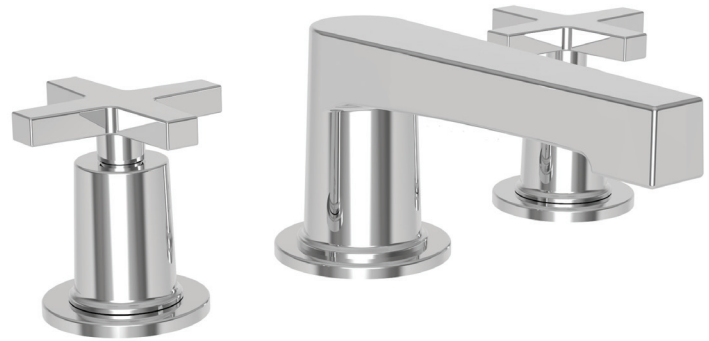

DORRANCE

Widespread Lavatory Faucet 2980

Features

- Solid brass construction
- Brass valve bodies
- Quarter-turn washerless ceramic disc valve cartridges
- Spout assembly with integral supply hoses
- Pop-up drain with tailpiece
- 2.31" (5.9 cm) spout height at outlet
- 5.53" (14.0 cm) spout reach (c-c)
- For 8" (20.3 cm) centers - Maximum 20" (50.8 cm)
- ADA Compliant
- 1.2 GPM (4.5 LPM) Max

Colors / Finishes

- 10B: Oil Rubbed Bronze
- 15: Polished Nickel
- 15S: Satin Nickel - PVD
- 26: Polished Chrome
- Other: Refer to the Newport Brass catalog for additional color/finish options.

Specified Model

Model	Description	Colors Finishes
2980	Widespread Lavatory Faucet	<input type="checkbox"/> 10B <input type="checkbox"/> 15 <input type="checkbox"/> 15S <input type="checkbox"/> 26 <input type="checkbox"/> Other

Product Specification Add "Color / Finish" suffix to Model number, below.

The two-handle Widespread Lavatory Faucet shall be made of solid brass construction. Faucet shall incorporate a spout assembly with integral supply hoses and feature brass valve bodies with quarter-turn washerless ceramic disc valve cartridges. Faucet shall have a 1.2 gallon (4.5 liter) per minute maximum flow rate. Product shall be for 8" (20.3 cm) centers - Maximum 20" (50.8 cm). Product shall incorporate a 2.31" (5.9 cm) spout height at outlet and a 5.53" (14.0 cm) spout reach (c-c). Faucet shall include a pop-up drain with tailpiece and incorporate ADA compliant contemporary cross handles. Widespread Lavatory Faucet shall be Newport Brass Model 2980/____ .