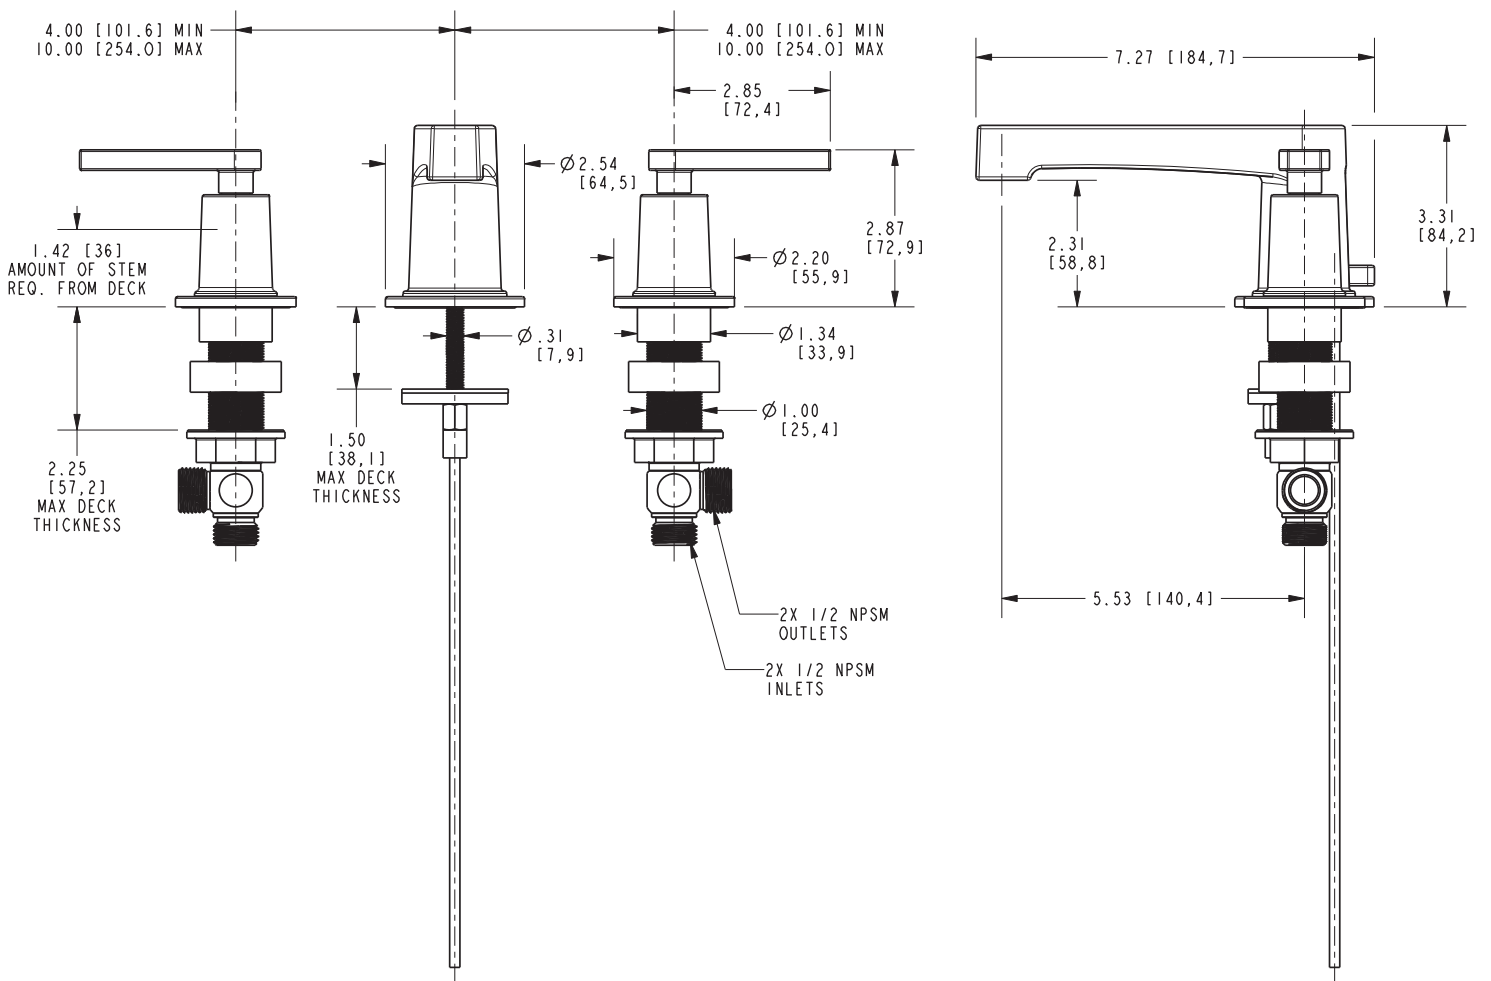

DORRANCE

Widespread Lavatory Faucet **2970**

Features

- Solid brass construction
- Brass valve bodies
- Quarter-turn washerless ceramic disc valve cartridges
- Spout assembly with integral supply hoses
- Pop-up drain with tailpiece
- 2.31" (5.9 cm) spout height at outlet
- 5.53" (14.0 cm) spout reach (c-c)
- For 8" (20.3 cm) centers - Maximum 20" (50.8 cm)
- ADA Compliant
- 1.2 GPM (4.5 LPM) Max

Model	Description	Colors Finishes
2970	Widespread Lavatory Faucet	<input type="checkbox"/> 10B <input type="checkbox"/> 15 <input type="checkbox"/> 15S <input type="checkbox"/> 26 <input type="checkbox"/> Other

Product Specification Add "Color / Finish" suffix to Model number, below.

The two-handle Widespread Lavatory Faucet shall be made of solid brass construction. Faucet shall incorporate a spout assembly with integral supply hoses and feature brass valve bodies with quarter-turn washerless ceramic disc valve cartridges. Faucet shall have a 1.2 gallon (4.5 liter) per minute maximum flow rate. Product shall be for 8" (20.3 cm) centers - Maximum 20" (50.8 cm). Product shall incorporate a 2.31" (5.9 cm) spout height at outlet and a 5.53" (14.0 cm) spout reach (c-c). Faucet shall include a pop-up drain with tailpiece and incorporate ADA compliant contemporary lever handles. Widespread Lavatory Faucet shall be Newport Brass Model 2970/____.

2970

PRODUCT DIMENSIONS *(Units are in inches)*

Product Dimensions are provided for reference only. For specific product installation guidelines, please reference the Installation Instructions of the product being installed.