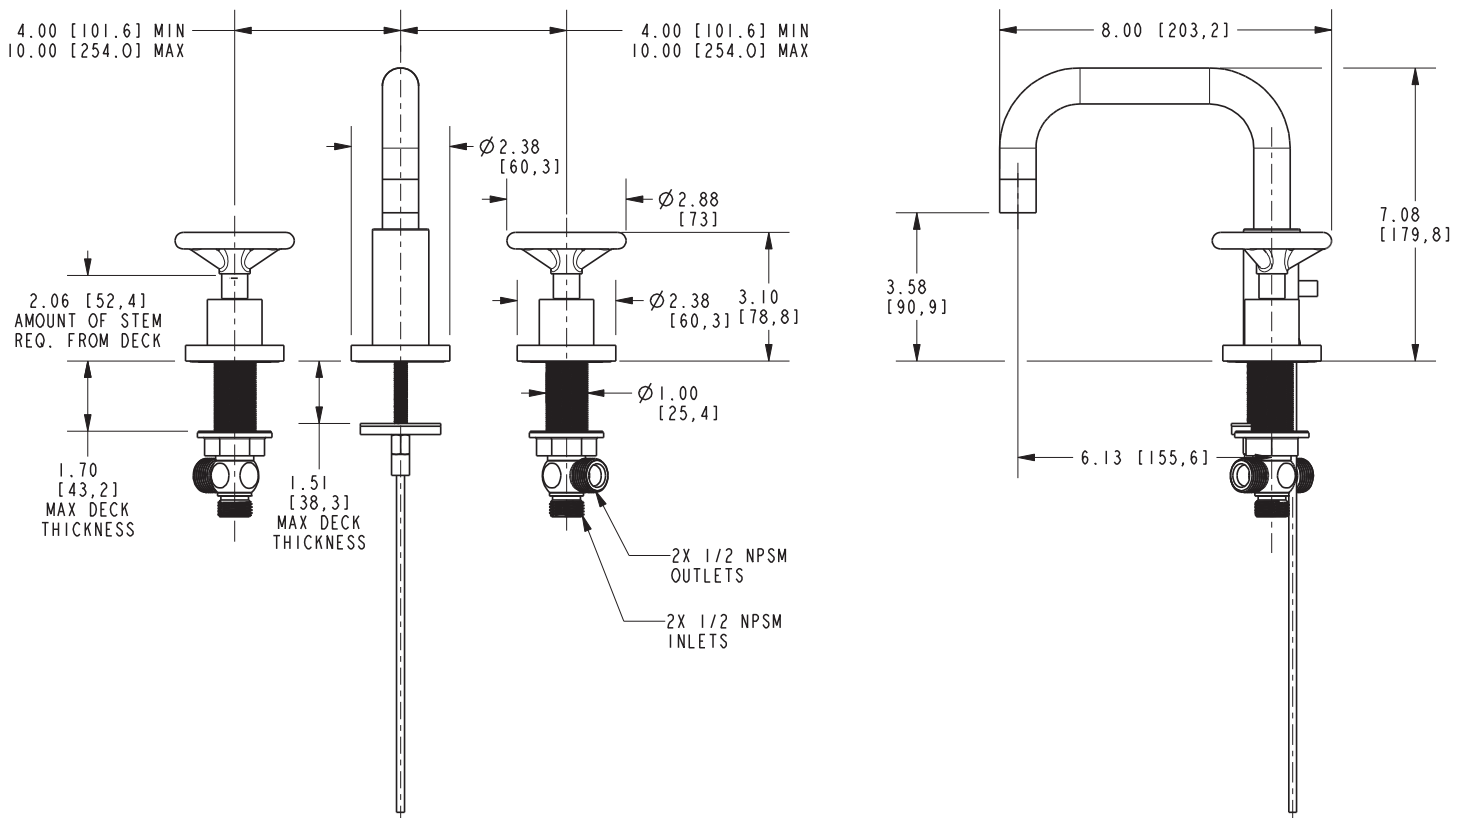

Features

- Solid brass construction
- Brass valve bodies
- Quarter-turn washerless ceramic disc valve cartridges
- Spout assembly with integral supply hoses
- Pop-up drain with tailpiece
- 3.58" (9.1 cm) spout height at outlet
- 6.13" (15.6 cm) spout reach (c-c)
- For 8" (20.3 cm) centers - Maximum 20" (50.8 cm)
- 1.2 GPM (4.5 LPM) Max

Model	Description	Colors Finishes
2960	Widespread Lavatory Faucet	<input type="checkbox"/> 10B <input type="checkbox"/> 15 <input type="checkbox"/> 15S <input type="checkbox"/> 26 <input type="checkbox"/> Other

Product Specification Add "Color / Finish" suffix to Model number, below.

The two-handle Widespread Lavatory Faucet shall be made of solid brass construction. Faucet shall incorporate a spout assembly with integral supply hoses and feature brass valve bodies with quarter-turn washerless ceramic disc valve cartridges. Faucet shall have a 1.2 gallon (4.5 liter) per minute maximum flow rate. Product shall be for 8" (20.3 cm) centers - Maximum 20" (50.8 cm). Product shall incorporate a 3.58" (9.1 cm) spout height at outlet and a 6.13" (15.6 cm) spout reach (c-c). Faucet shall include a pop-up drain with tailpiece and incorporate 3-spoke circular handles. Widespread Lavatory Faucet shall be Newport Brass Model 2960/____.

2960

PRODUCT DIMENSIONS *(Units are in inches)*

Product Dimensions are provided for reference only. For specific product installation guidelines, please reference the Installation Instructions of the product being installed.