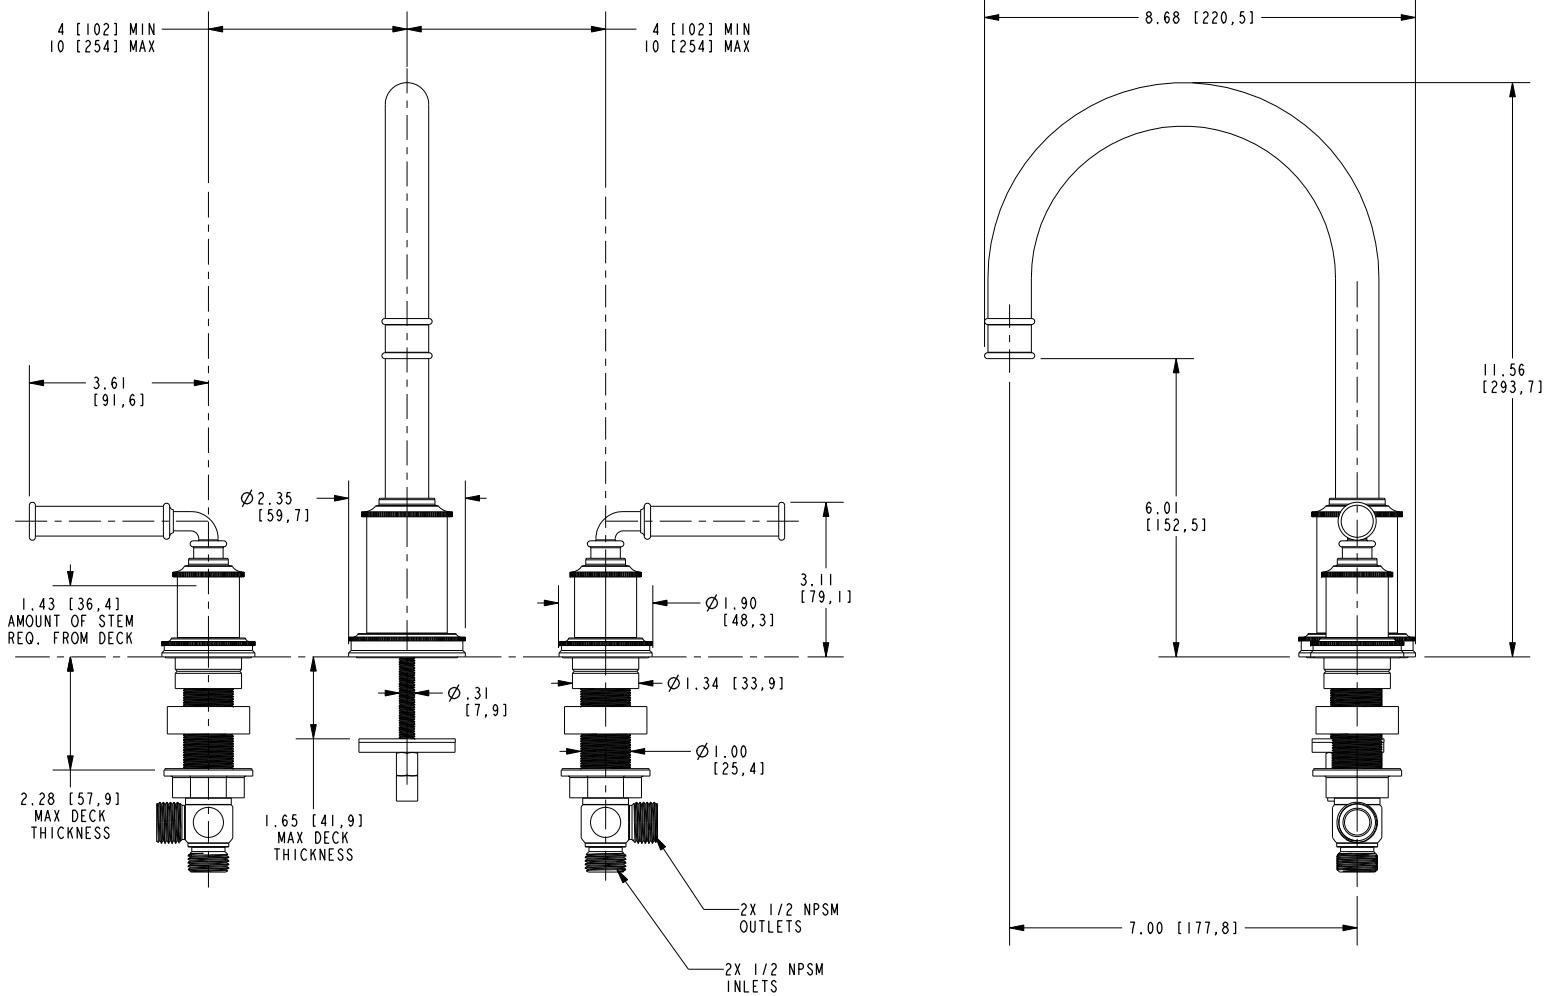

Features

- Solid brass construction
- Brass valve bodies
- Quarter-turn washerless ceramic disc valve cartridges
- Spout assembly with integral supply hoses
- Push Pop-Up drain with tailpiece
- 6.01" (15.3 cm) spout height at outlet
- 7.00" (17.8 cm) spout reach (c-c)
- For 8" (20.3 cm) centers - Maximum 20" (50.8 cm)
- ADA Compliant
- 1.2 GPM (4.5 LPM) Max

Specified Model

Model	Description	Colors Finishes				
2940C	Widespread Lavatory Faucet	<input type="checkbox"/> 10B	<input type="checkbox"/> 15	<input type="checkbox"/> 15S	<input type="checkbox"/> 26	<input type="checkbox"/> Other

Product Specification Add "Color / Finish" suffix to Model number, below.

The two-handle Widespread Lavatory Faucet shall be made of solid brass construction. Faucet shall incorporate a spout assembly with integral supply hoses and feature brass valve bodies with quarter-turn washerless ceramic disc valve cartridges. Faucet shall have a 1.2 gallon (4.5 liter) per minute maximum flow rate. Product shall be for 8" (20.3 cm) centers - Maximum 20" (50.8 cm). Product shall incorporate a 6.01" (15.3 cm) spout height at outlet and a 7.00" (17.8 cm) spout reach (c-c). Faucet shall include a Push Pop-Up drain with tailpiece and incorporate lever handles. Widespread Lavatory Faucet shall be Newport Brass Model 2490C/____.

2940C

PRODUCT DIMENSIONS *(Units are in inches)*

Product Dimensions are provided for reference only. For specific product installation guidelines, please reference the Installation Instructions of the product being installed.