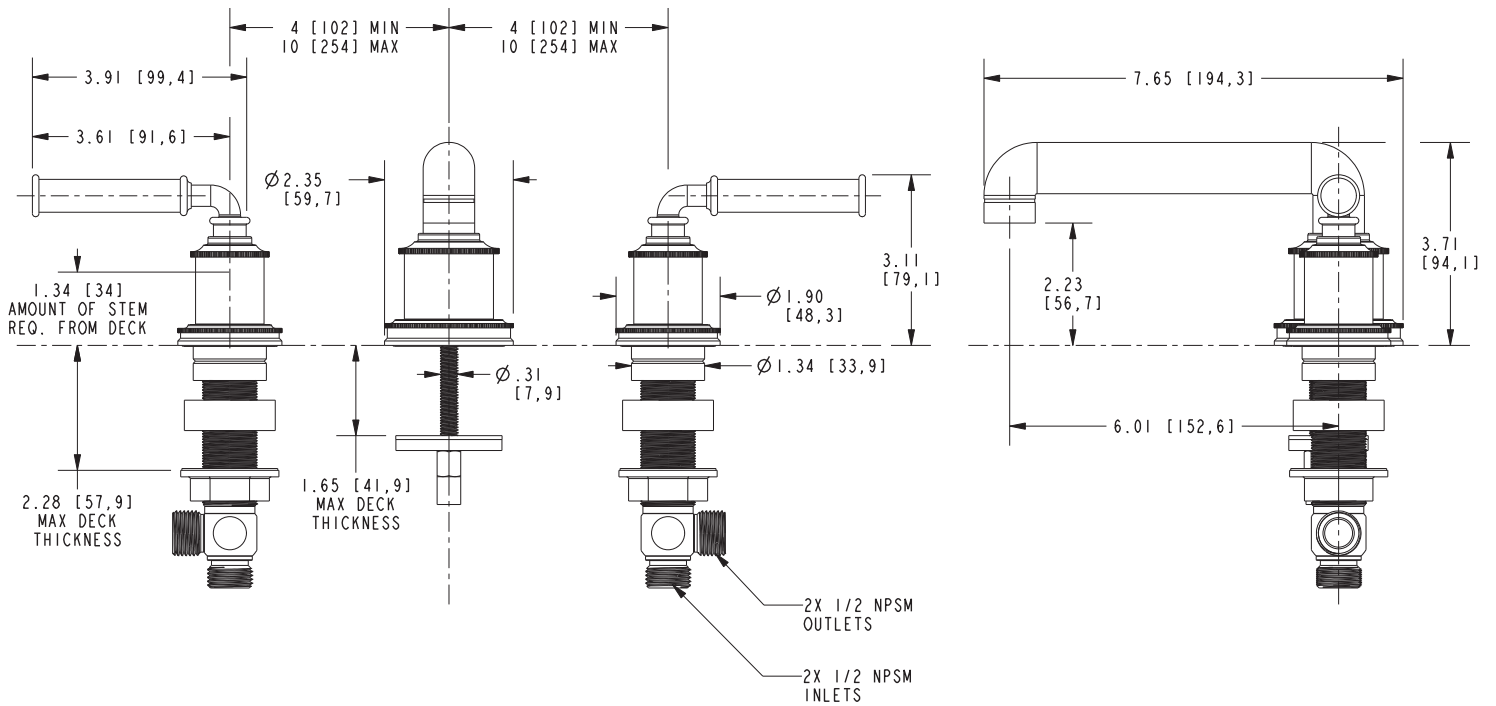

**Features**

- Solid brass construction
- Brass valve bodies
- Quarter-turn washerless ceramic disc valve cartridges
- Spout assembly with integral supply hoses
- Push Pop-Up drain with tailpiece
- 2.23" (5.7 cm) spout height at outlet
- 6.01" (15.3 cm) spout reach (c-c)
- For 8" (20.3 cm) centers - Maximum 20" (50.8 cm)
- ADA Compliant
- 1.2 GPM (4.5 LPM) Max

**Widespread Lavatory Faucet**  
**2940**

**Specified Model**

Model	Description	Colors   Finishes
2940	Widespread Lavatory Faucet	<input type="checkbox"/> 10B <input type="checkbox"/> 15 <input type="checkbox"/> 15S <input type="checkbox"/> 26 <input type="checkbox"/> Other

**Product Specification:** Add size designator and "Color / Finish" suffix to Model number, below.

The two-handle Widespread Lavatory Faucet shall be made of solid brass construction. Faucet shall incorporate a spout assembly with integral supply hoses and feature brass valve bodies with quarter-turn washerless ceramic disc valve cartridges. Faucet shall have a 1.2 gallon (4.5 liter) per minute maximum flow rate. Product shall be for 8" (20.3 cm) centers - Maximum 20" (50.8 cm). Product shall incorporate a 2.23" (5.7 cm) spout height at outlet and a 6.01" (15.3 cm) spout reach (c-c). Faucet shall include a Push Pop-Up drain with tailpiece and incorporate lever handles. Widespread Lavatory Faucet shall be Newport Brass Model 2940/\_\_\_\_ .

# 2940

Product Dimensions are provided for reference only. For specific product installation guidelines, please reference the Installation Instructions of the product being installed.