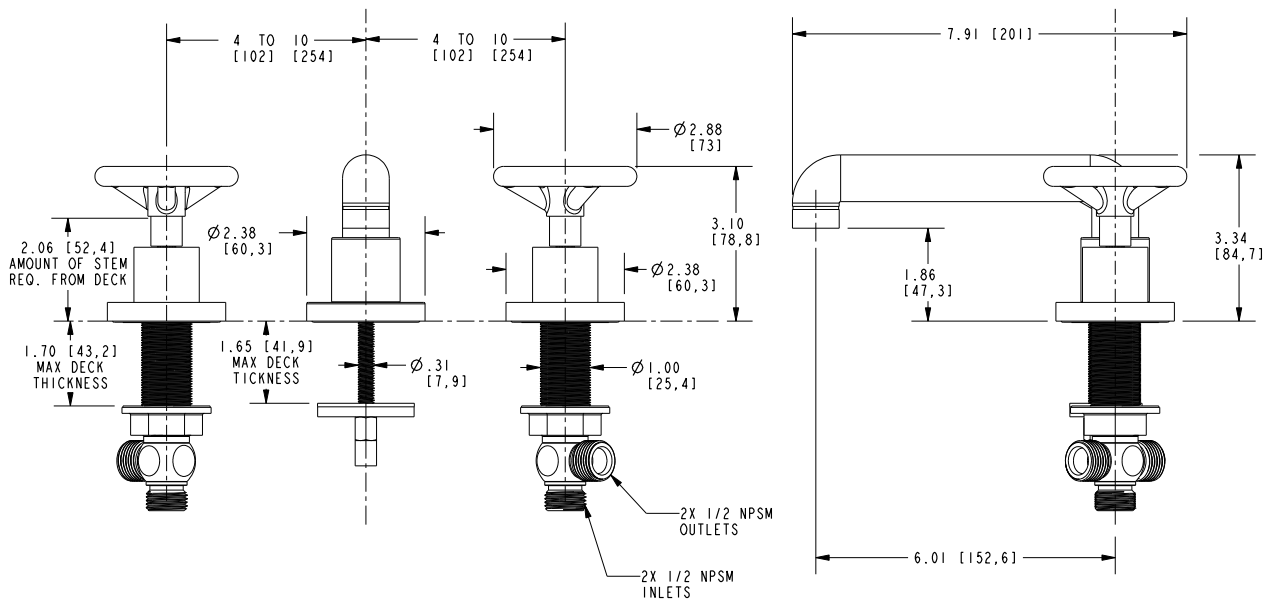

Features

- Solid brass construction
- Brass valve bodies
- Quarter-turn washerless ceramic disc valve cartridges
- Spout assembly with integral supply hoses
- Push Pop-Up drain with tailpiece
- 1.86" (4.7 cm) spout height at outlet
- 6.01" (15.3 cm) spout reach (c-c)
- For 8" (20.3 cm) centers - Maximum 20" (50.8 cm)
- 1.2 GPM (4.5 LPM) Max

Model	Description	Colors Finishes
2930	Widespread Lavatory Faucet	<input type="checkbox"/> 15 <input type="checkbox"/> 15S <input type="checkbox"/> 26 <input type="checkbox"/> Other

Product Specification Add "Color / Finish" suffix to Model number, below.

The two-handle Widespread Lavatory Faucet shall be made of solid brass construction. Faucet shall incorporate a spout assembly with integral supply hoses and feature brass valve bodies with quarter-turn washerless ceramic disc valve cartridges. Faucet shall have a 1.2 gallon (4.5 liter) per minute maximum flow rate. Product shall be for 8" (20.3 cm) centers - Maximum 20" (50.8 cm). Product shall incorporate a 1.86" (4.7 cm) spout height at outlet and a 6.01" (15.3 cm) spout reach (c-c). Faucet shall include a Push Pop-Up drain with tailpiece and incorporate 3-spoke circular handles. Widespread Lavatory Faucet shall be Newport Brass Model 2930/____.

2930

PRODUCT DIMENSIONS *(Units are in inches)*

Product Dimensions are provided for reference only. For specific product installation guidelines, please reference the Installation Instructions of the product being installed.