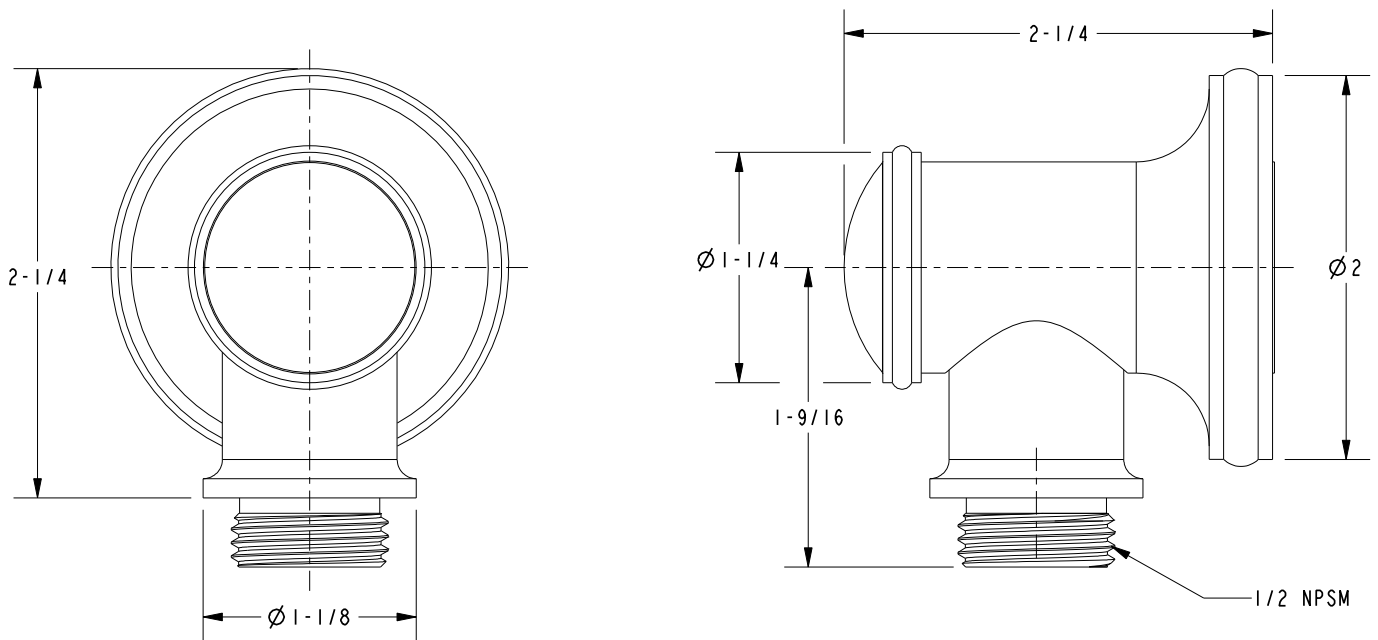

TUB & SHOWER

Features

WALL SUPPLY ELBOW FOR HAND SHOWER

Solid brass construction
Wall Supply Elbow
Intended for use with Newport Brass hand showers

285-3

Codes / Standards Compliance

Meets or exceeds the following at date of manufacture:

All applicable US Federal and State material regulations

285-3

PRODUCT DIMENSIONS *(Units are in inches)*

Product Dimensions are provided for reference only. For specific product installation guidelines, please reference the Installation Instructions of the product being installed.

WALL SUPPLY ELBOW FOR HAND SHOWER

285-3

Page 2 of 2
EN- 5000-1
REVC

NEWPORT BRASS
Flawless Beauty. From Faucet to Finish.

t: 949.417.5207 | www.newportbrass.com
©2025 NewportBrass