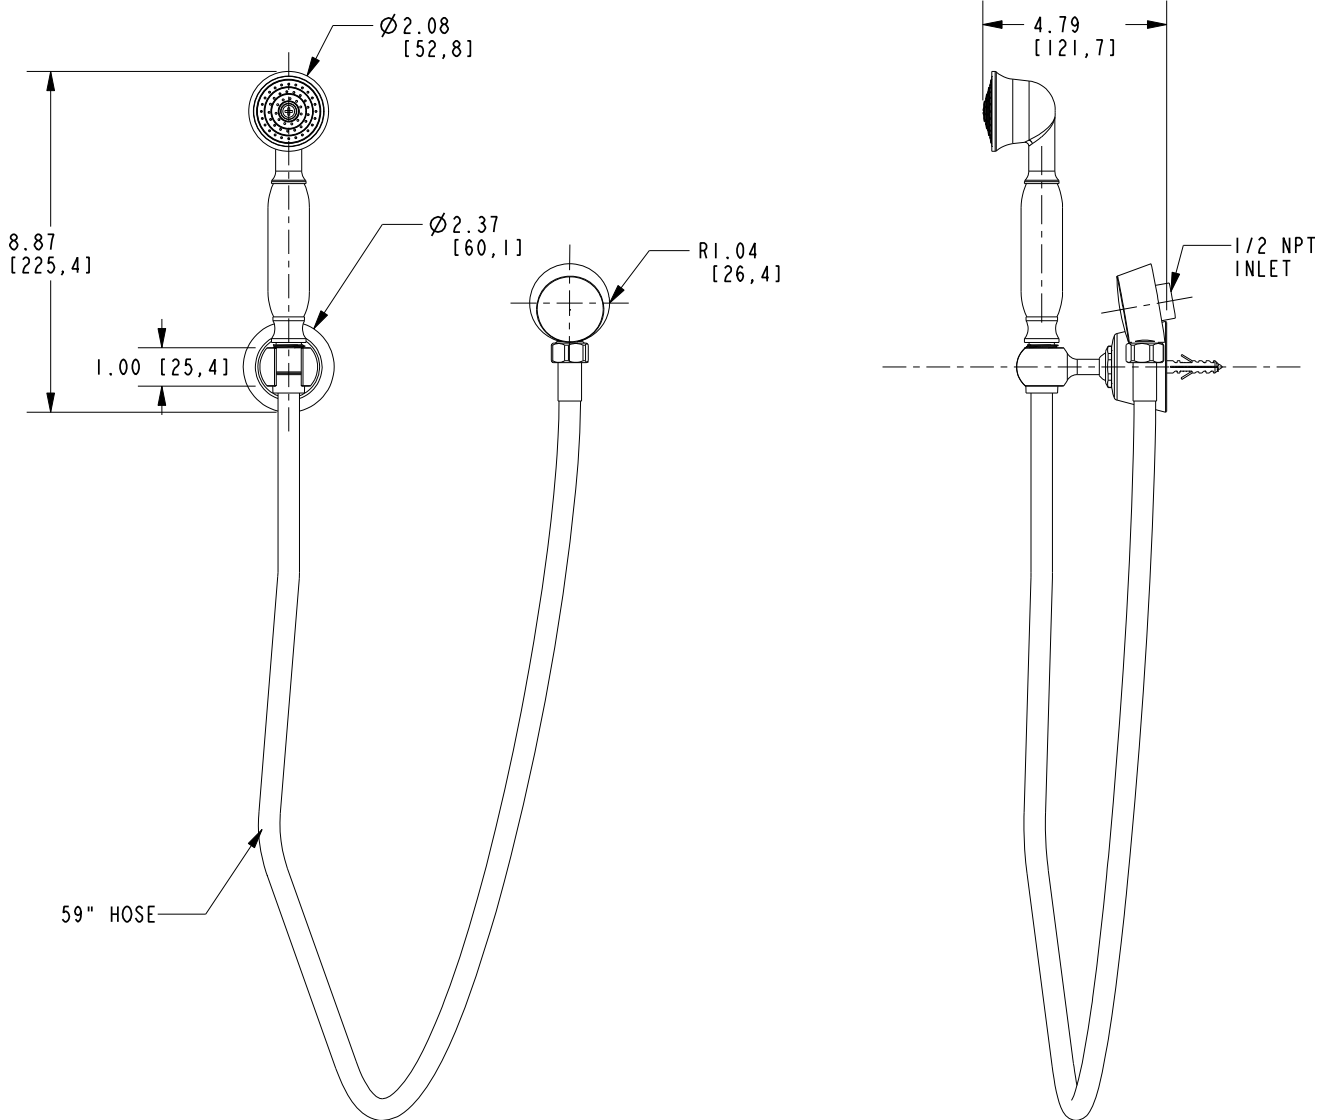

NEWPORT BRASS

TUB & SHOWER

MULTIFUNCTION HAND SHOWER SET

281A

Features

- Solid brass construction
- Traditional styling
- Single function spray
- Finished spray surface
- 1/2" NPT inlet elbow fitting
- 2" (5.1 cm) showerhead diameter
- 1.8 GPM (6.8 LPM) Max

Codes / Standards Compliance

Meets or exceeds the following at date of manufacture:

- ASME A112.18.1/CSA B125.1
- IAPMO/cUPC
- IPC
- Energy Policy Act of 1992
- EPA WaterSense
- California Energy Commission
- ASME A112.18.3 (Back Flow) - Double check valves at hand shower inlet
- All applicable US Federal and State material regulations

NEWPORT BRASS

PRODUCT DIMENSIONS *(Units are in inches)*

Product Dimensions are provided for reference only. For specific product installation guidelines, please reference the Installation Instructions of the product being installed.

MULTIFUNCTION HAND SHOWER SET

281A